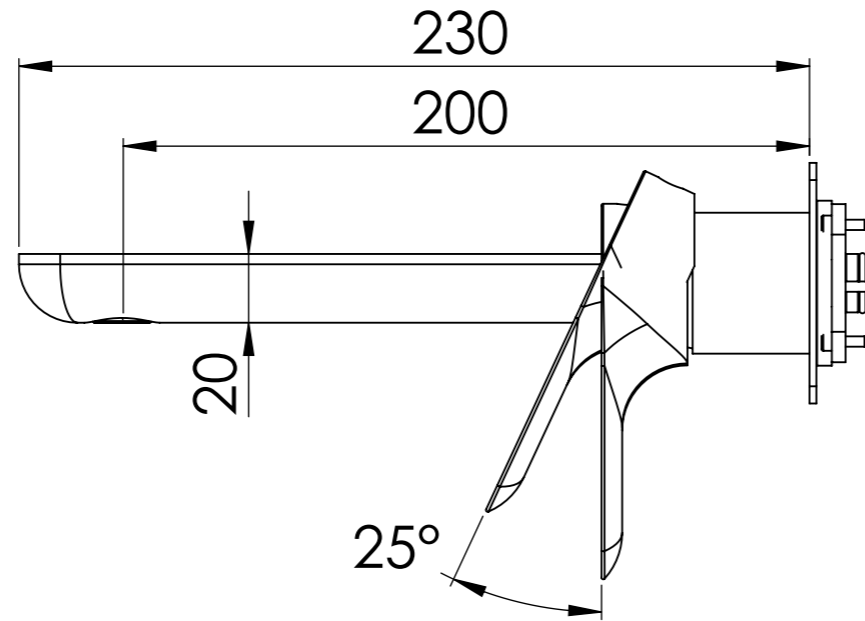

**Descrizione:** Parti esterne per WBOX, miscelatore monocomando lavabo incasso con bocca 23cm

**Description:** External parts WBOX, built-in single lever basin mixer with 23cm spout

Portata a 3 bar: 4.5lt/min  
Flow rate at 3 bar: 1.2gpm

CONNESSIONE PARTE BOCCA Q15INSWB  
SPOUT PART CONNECTION Q15INSWB

CONNESSIONE PARTE  
CARTUCCIA R25APWBAA  
CARTRIDGE PART  
CONNECTION R25APWBAA

Rosone a muro lato bocca  
Plate on wall spout side

Bocca  
Spout

Rosone a muro lato cartuccia  
Wall plate cartridge side

Maniglia  
Handle

RICAMBI/SPARE PARTS:

CARTUCCIA/CARTRIDGE	R52AP
AERATORE/AERATOR	83NEGPM12