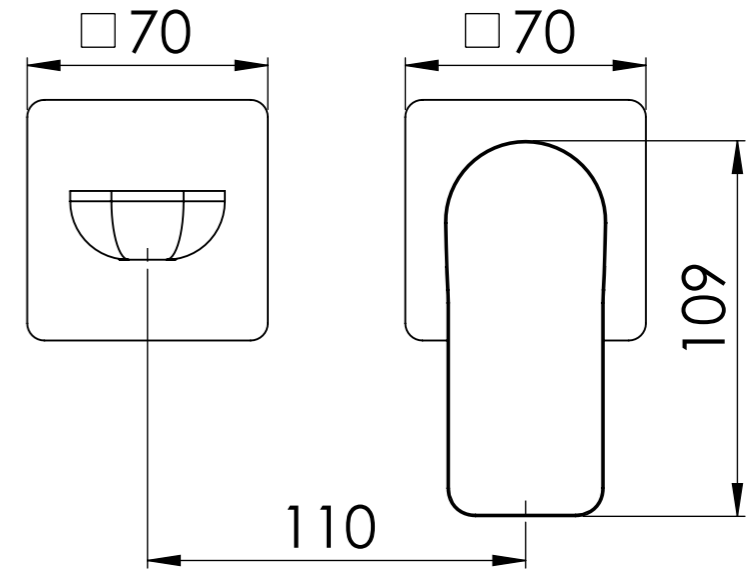

**Descrizione:** Parti esterne per WBOX, miscelatore monocomando lavabo incasso con bocca 23cm

**Description:** External parts WBOX, built-in single lever basin mixer with 23cm spout

Portata a 3 bar: 4.5lt/min  
Flow rate at 3 bar: 1.2gpm

CONNESSIONE PARTE BOCCA Q15INSWB  
SPOUT PART CONNECTION Q15INSWB

CONNESSIONE PARTE  
CARTUCCIA R25APWBAA  
CARTRIDGE PART  
CONNECTION R25APWBAA

Rosone a muro lato bocca  
Plate on wall spout side

Bocca  
Spout

Rosone a muro lato cartuccia  
Wall plate cartridge side

Maniglia  
Handle

RICAMBI/SPARE PARTS:

CARTUCCIA/CARTRIDGE	R52AP
AERATORE/AERATOR	83NEGPM12