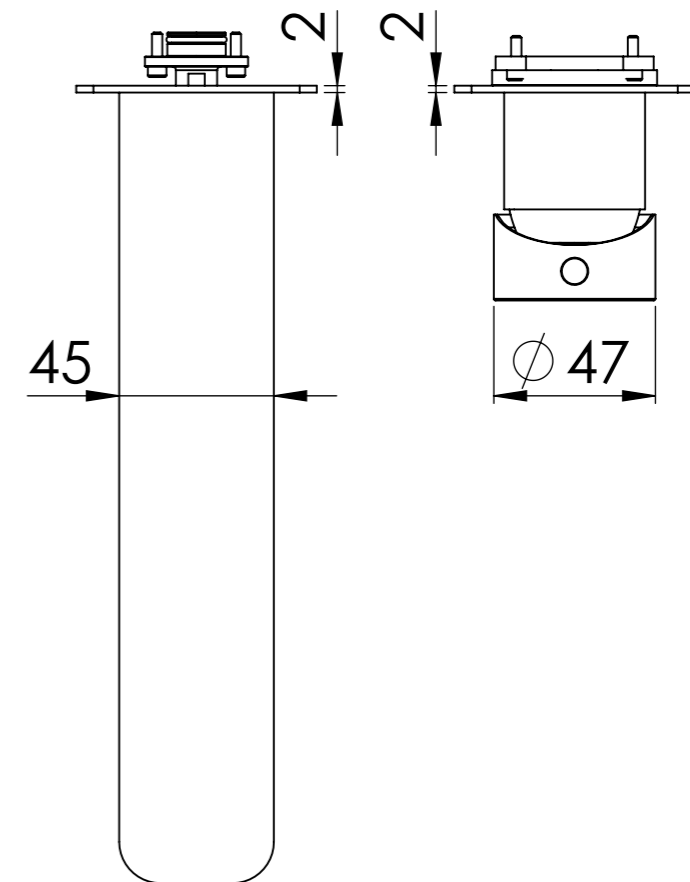

**Descrizione:** Parti esterne per WBOX, miscelatore monocomando lavabo incasso con bocca 23cm

**Description:** External parts WBOX, built-in single lever basin mixer with 23cm spout

Portata a 3 bar: 4.5lt/min  
Flow rate at 3 bar: 1.2gpm

CONNESSIONE PARTE BOCCA Q15INSWB  
SPOUT PART CONNECTION Q15INSWB

CONNESSIONE PARTE  
CARTUCCIA R25APWBAA  
CARTRIDGE PART  
CONNECTION R25APWBAA

Rosone a muro lato bocca  
Plate on wall spout side

Bocca  
Spout

Rosone a muro lato cartuccia  
Wall plate cartridge side

Maniglia  
Handle

RICAMBI/SPARE PARTS:

CARTUCCIA/CARTRIDGE	R52AP
AERATORE/AERATOR	83NEGPM12