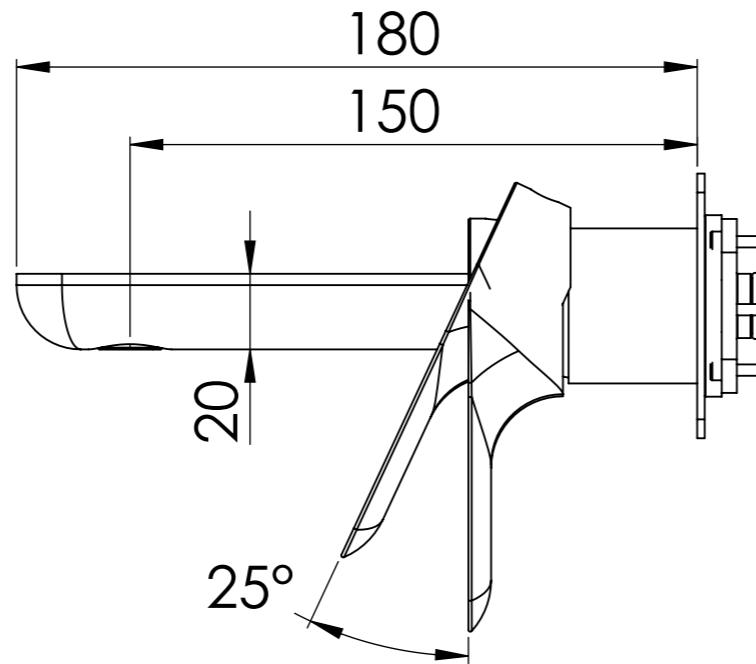

Descrizione: Parti esterne 2 piastre per WBOX, miscelatore monocomando lavabo incasso

Description: 2 plates external parts WBOX, built-in single lever basin mixer

Portata a 3 bar: 4.5lt/min
Flow rate at 3 bar: 1.2gpm

CONNESSIONE PARTE BOCCA Q15INSWB
SPOUT PART CONNECTION Q15INSWB

CONNESSIONE PARTE
CARTUCCIA R52APWBAA
CARTRIDGE PART
CONNECTION R52APWBAA

Rosone a muro lato bocca
Plate on wall spout side

Rosone a muro lato cartuccia
Plate on wall cartridge side