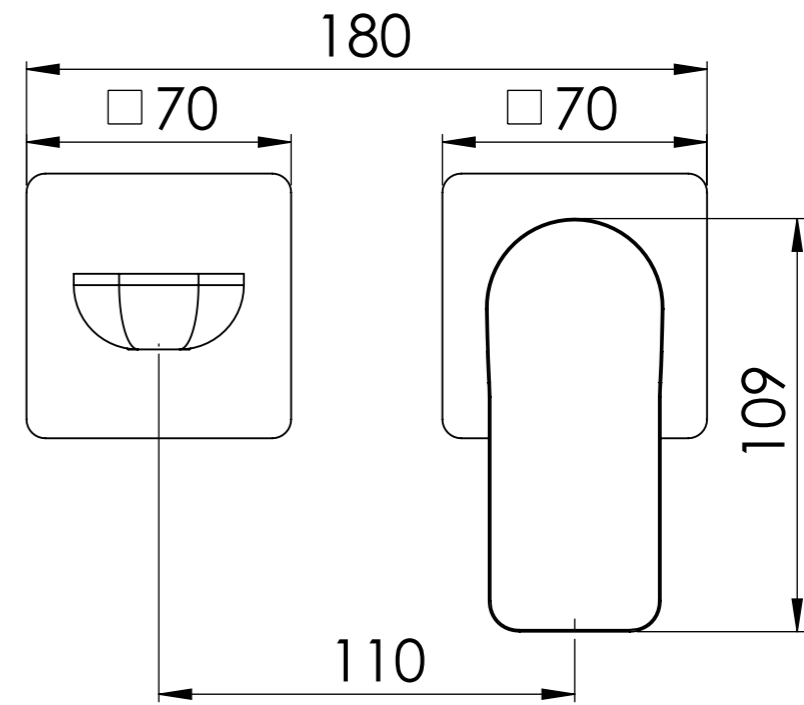

Descrizione: Parti esterne 2 piastre per WBOX, miscelatore monocomando lavabo incasso

Description: 2 plates external parts WBOX, built-in single lever basin mixer

Portata a 3 bar: 4.5lt/min
Flow rate at 3 bar: 1.2gpm

CONNESSIONE PARTE BOCCA Q15INSWB
SPOUT PART CONNECTION Q15INSWB

CONNESSIONE PARTE
CARTUCCIA R52APWBAA
CARTRIDGE PART
CONNECTION R52APWBAA

Rosone a muro lato bocca
Plate on wall spout side

Rosone a muro lato cartuccia
Plate on wall cartridge side