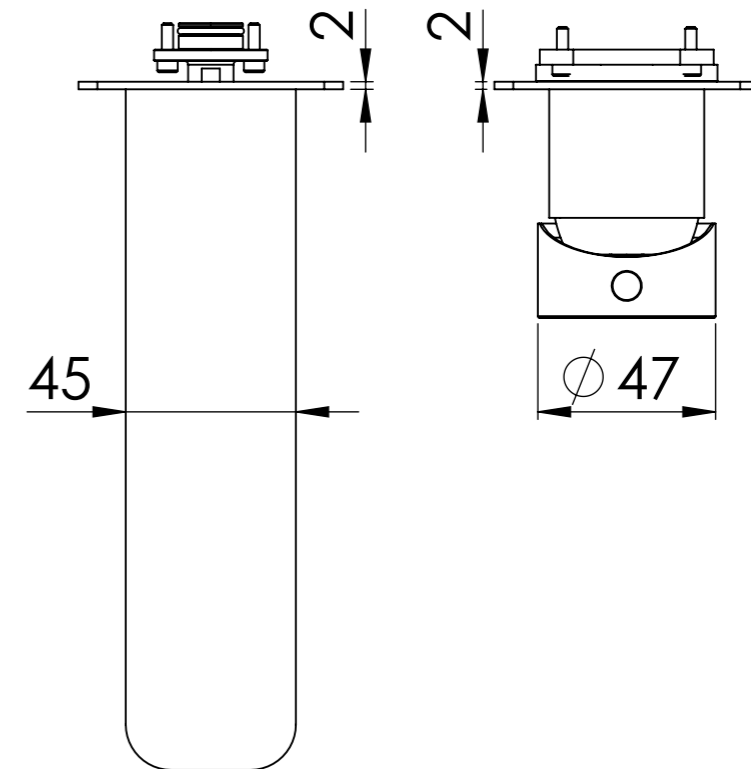

Descrizione: Parti esterne 2 piastre per WBOX, miscelatore monocomando lavabo incasso

Description: 2 plates external parts WBOX, built-in single lever basin mixer

Portata a 3 bar: 4.5lt/min
Flow rate at 3 bar: 1.2gpm

CONNESSIONE PARTE BOCCA Q15INSWB
SPOUT PART CONNECTION Q15INSWB

CONNESSIONE PARTE
CARTUCCIA R52APWBAA
CARTRIDGE PART
CONNECTION R52APWBAA

Rosone a muro lato bocca
Plate on wall spout side

Rosone a muro lato cartuccia
Plate on wall cartridge side

RICAMBI/SPARE PARTS:

| | |
|---------------------|-----------|
| CARTUCCIA/CARTRIDGE | R52AP |
| AERATORE/AERATOR | 83NEGPM12 |