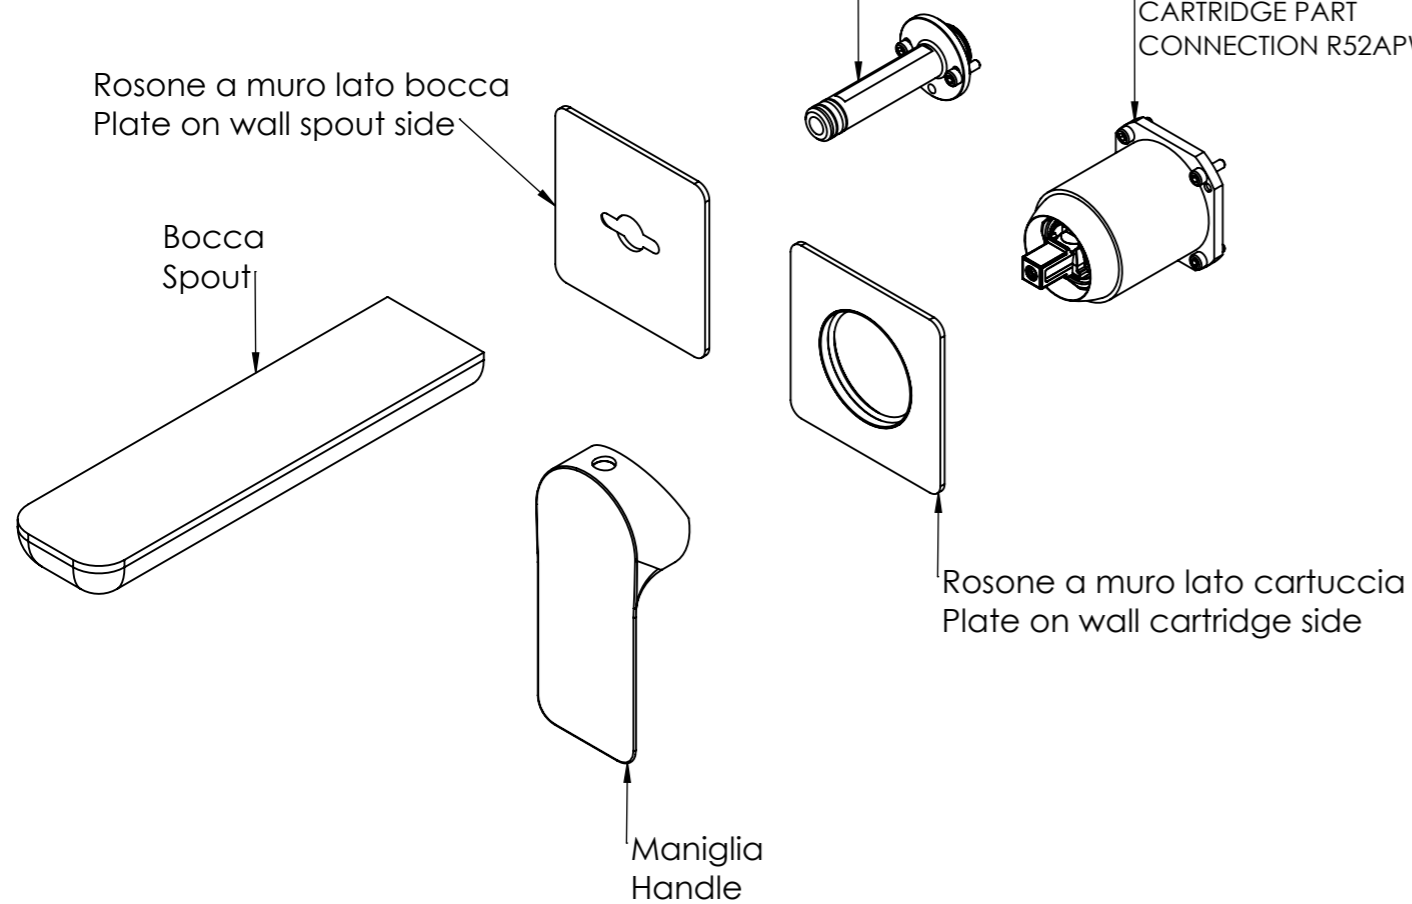

Descrizione: Parti esterne 2 piastre per WBOX, miscelatore monocomando lavabo incasso

Description: 2 plates external parts WBOX, built-in single lever basin mixer

Portata a 3 bar: 4.5lt/min
Flow rate at 3 bar: 1.2gpm

CONNESSIONE PARTE BOCCA Q15INSWB
SPOUT PART CONNECTION Q15INSWB

CONNESSIONE PARTE
CARTUCCIA R52APWBAA
CARTRIDGE PART
CONNECTION R52APWBAA

Rosone a muro lato bocca
Plate on wall spout side

Rosone a muro lato cartuccia
Plate on wall cartridge side