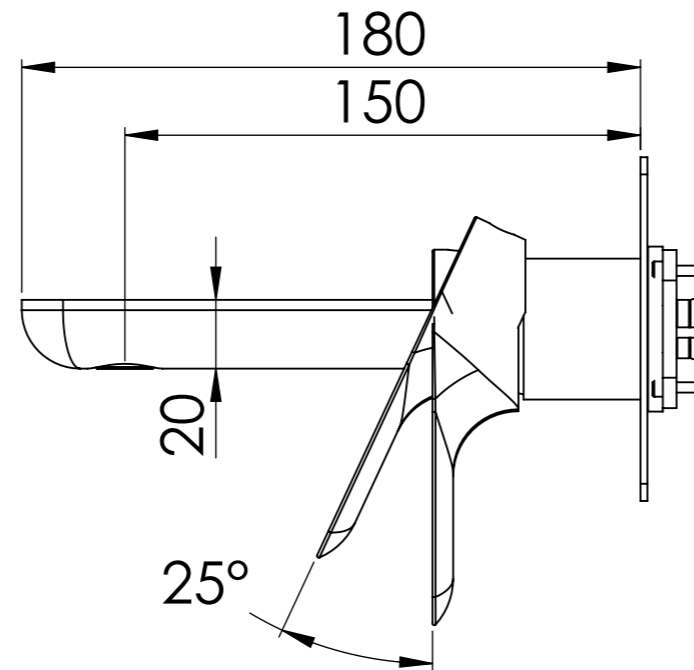

Descrizione: Parti esterne per WBOX, miscelatore monocomando lavabo incasso

Description: External parts WBOX, built-in single lever basin mixer

Portata a 3 bar: 4.5lt/min
Flow rate at 3 bar: 1.2gpm

CONNESSIONE PARTE BOCCA Q15INSWB
SPOUT PART CONNECTION Q15INSWB

CONNESSIONE PARTE
CARTUCCIA R52APWBAA
CARTRIDGE PART
CONNECTION R52APWBAA

RICAMBI/SPARE PARTS:

CARTUCCIA/CARTRIDGE	R52AP
AERATORE/AERATOR	83NEGPM12