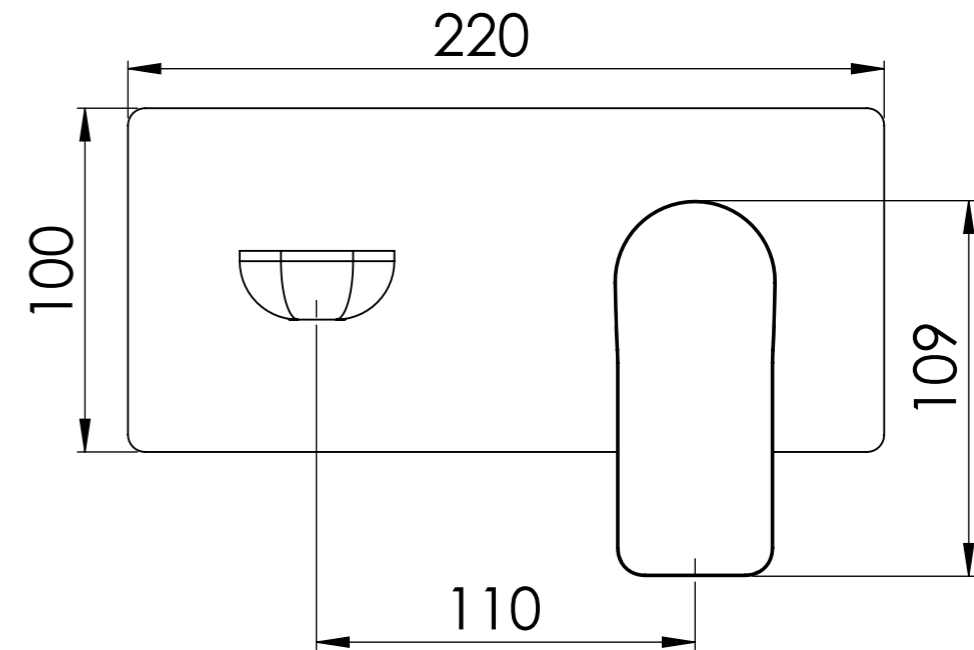

Descrizione: Parti esterne per WBOX, miscelatore monocomando lavabo incasso

Description: External parts WBOX, built-in single lever basin mixer

Portata a 3 bar: 4.5lt/min
Flow rate at 3 bar: 1.2gpm

CONNESSIONE PARTE BOCCA Q15INSWB
SPOUT PART CONNECTION Q15INSWB

CONNESSIONE PARTE
CARTUCCIA R52APWBAA
CARTRIDGE PART
CONNECTION R52APWBAA

RICAMBI/SPARE PARTS:

CARTUCCIA/CARTRIDGE	R52AP
AERATORE/AERATOR	83NEGPM12