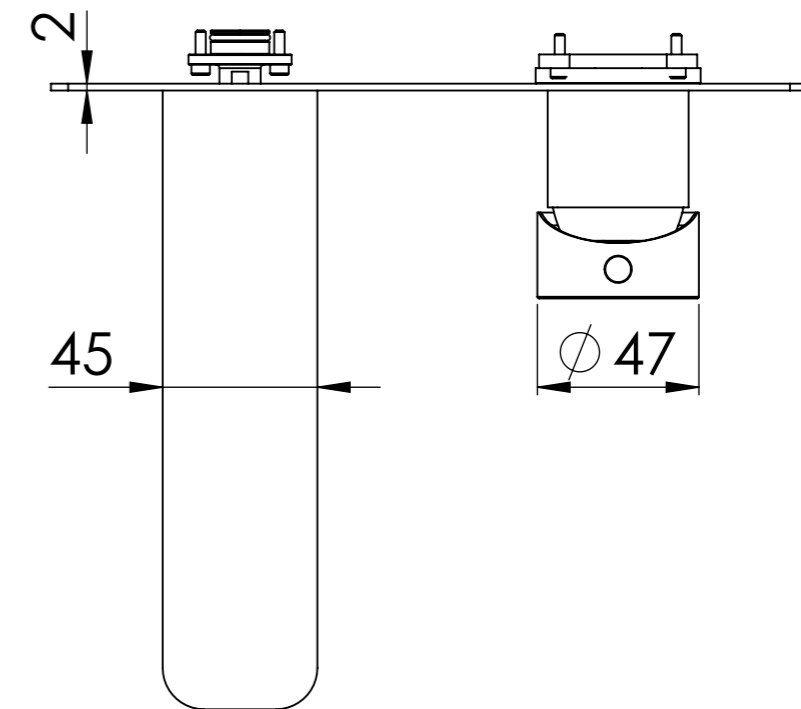

Descrizione: Parti esterne per WBOX, miscelatore monocomando lavabo incasso

Description: External parts WBOX, built-in single lever basin mixer

Portata a 3 bar: 4.5lt/min
Flow rate at 3 bar: 1.2gpm

CONNESSIONE PARTE BOCCA Q15INSWB
SPOUT PART CONNECTION Q15INSWB

CONNESSIONE PARTE
CARTUCCIA R52APWBAA
CARTRIDGE PART
CONNECTION R52APWBAA

RICAMBI/SPARE PARTS:

CARTUCCIA/CARTRIDGE	R52AP
AERATORE/AERATOR	83NEGPM12