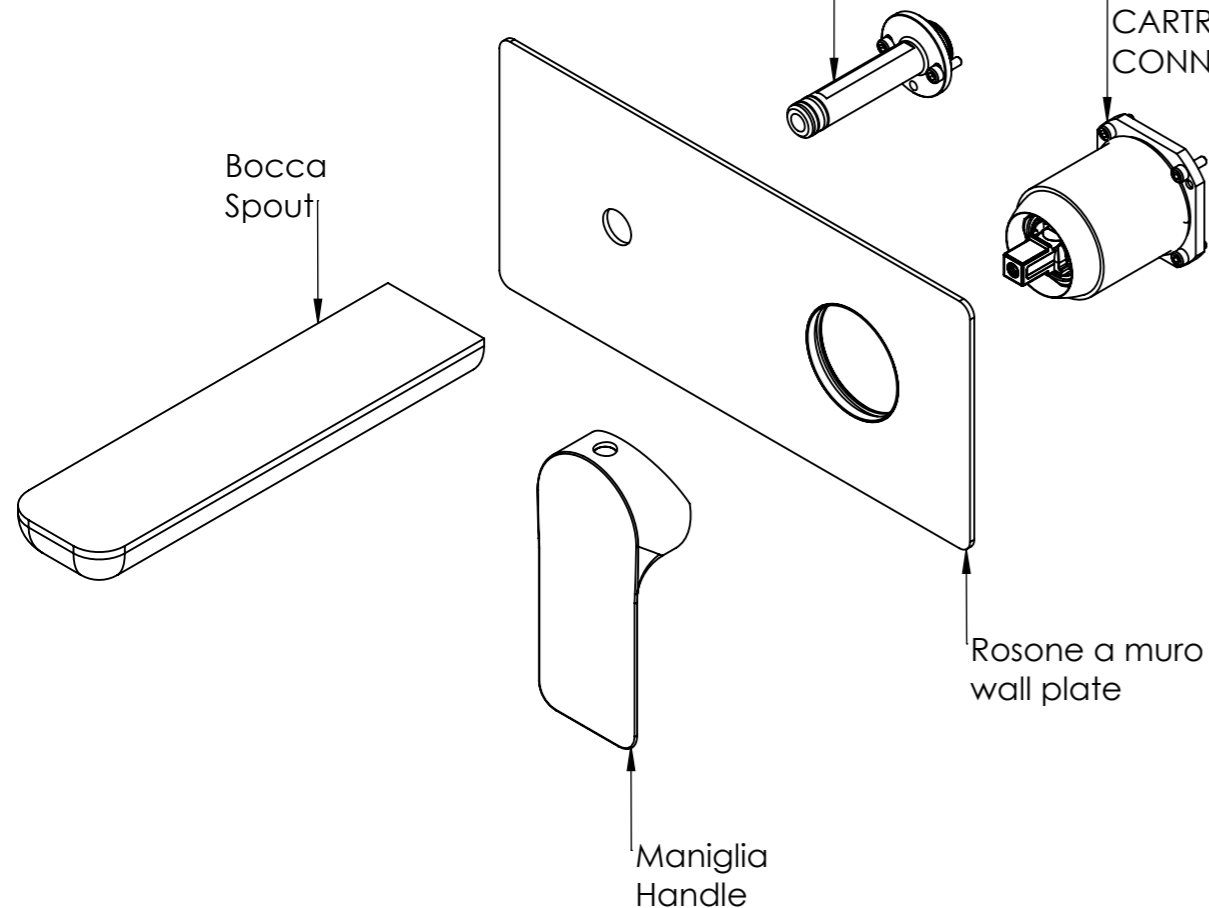

Descrizione: Parti esterne per WBOX, miscelatore monocomando lavabo incasso

Description: External parts WBOX, built-in single lever basin mixer

Portata a 3 bar: 4.5lt/min
Flow rate at 3 bar: 1.2gpm

CONNESSIONE PARTE BOCCA Q15INSWB
SPOUT PART CONNECTION Q15INSWB

CONNESSIONE PARTE
CARTUCCIA R52APWBAA
CARTRIDGE PART
CONNECTION R52APWBAA

RICAMBI/SPARE PARTS:

CARTUCCIA/CARTRIDGE	R52AP
AERATORE/AERATOR	83NEGPM12