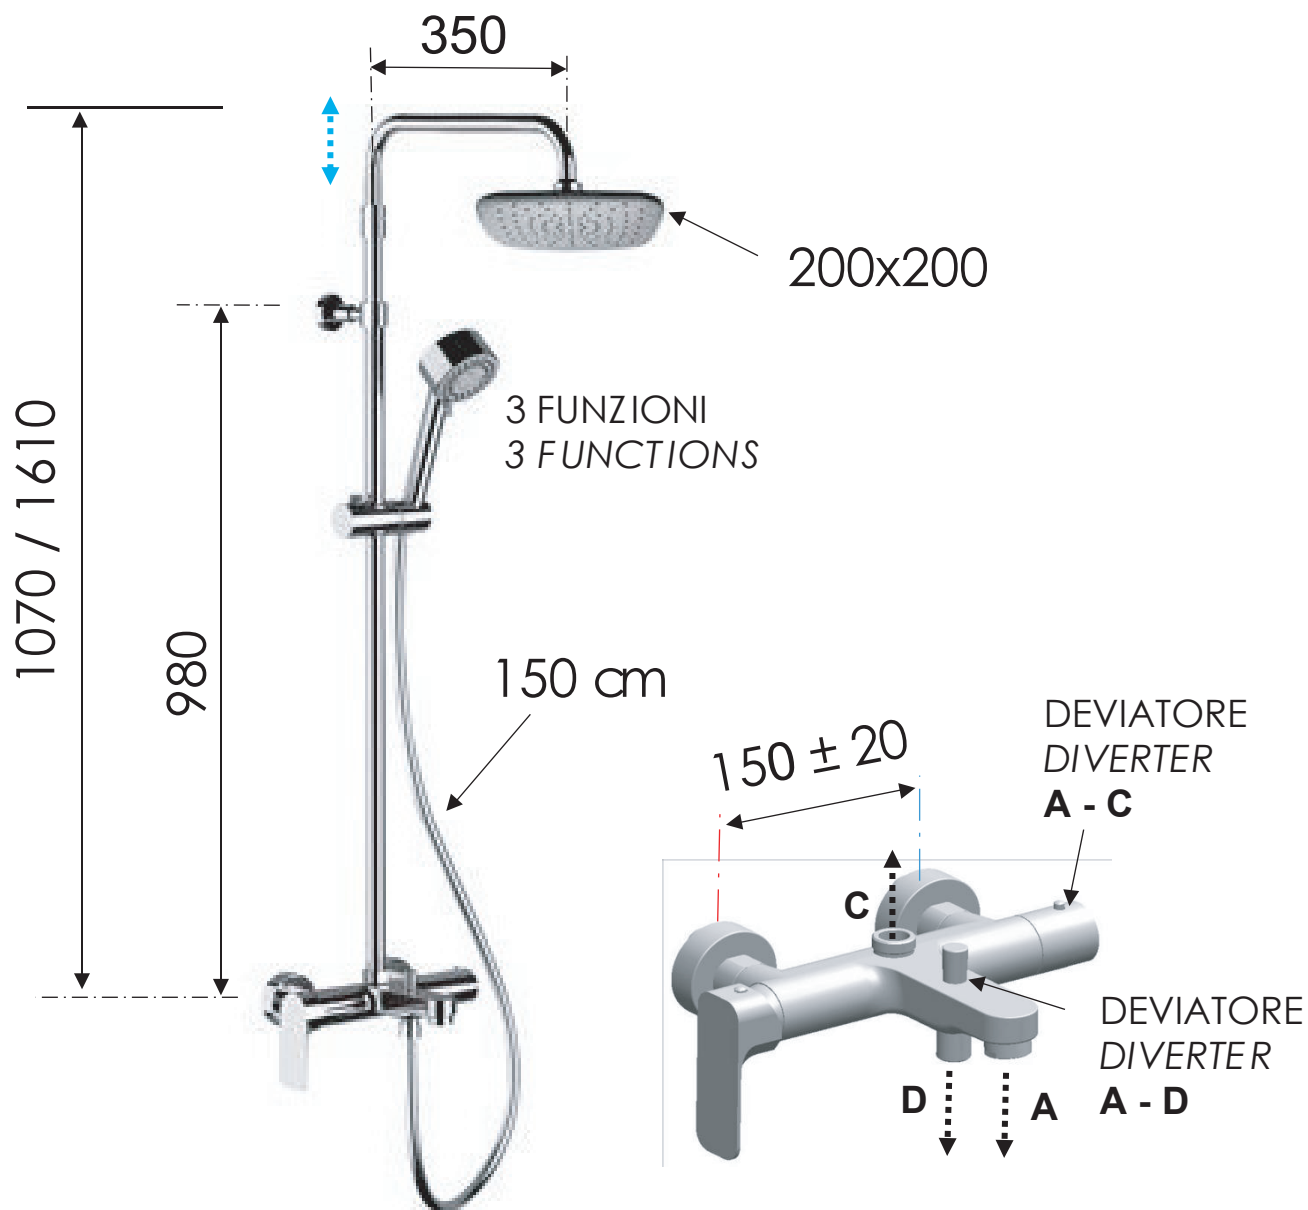

# REMER

RUBINETTERIE

SCHEDA TECNICA

TECHNICAL FEATURES

ART. COD.

I34AAD20

## MATERIALI / MATERIALS

OTTONE CROMATO / CHROME PLATED BRASS  
ABS CROMATO / CHROME PLATED ABS - INOX - SILICONE