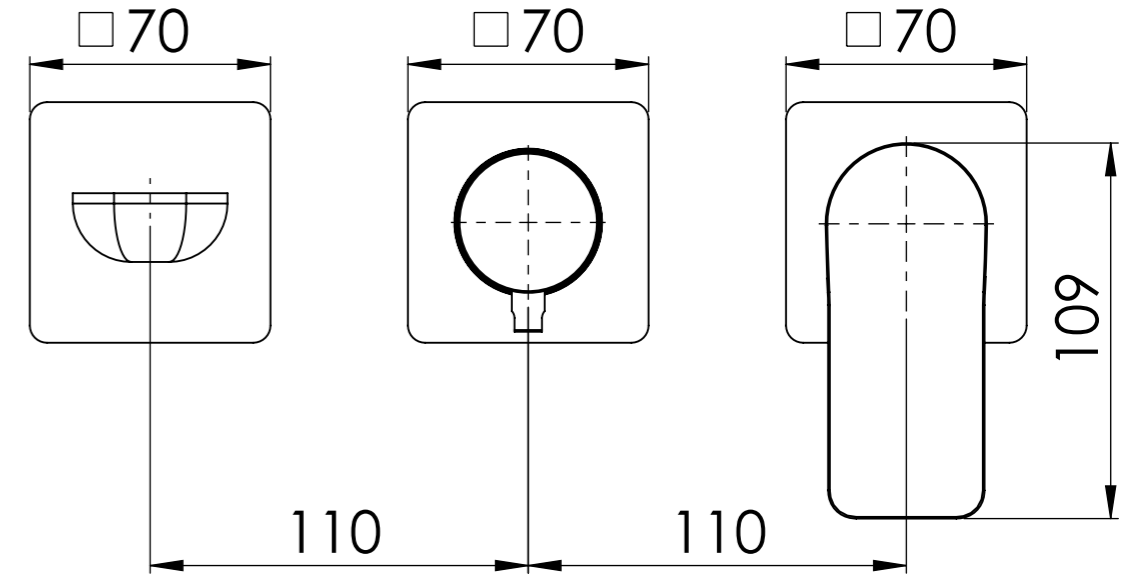

**Descrizione:** Parti esterne per WBOX, miscelatore monocomando incasso doccia 2 vie piastre separate. Include bocca a muro, da completare con la seconda uscita

**Description:** External parts for WBOX, 2 ways built-in shower single lever on two plates. Wall spout included, to be completed with second water outlet

CONNESSIONE x SUPPORTO DOCCIA Q15INSWB  
CONNECTION x SHOWER SUPPORT Q15INSWB

PIASTRA A MURO x SUPPORTO DOCCIA  
PLATE ON WALL x SHOWER SUPPORT

CONNESSIONE x PARTE  
DEVIATORE D522AWBAA  
DIVERTER PART  
CONNECTION D522AWBAA

CONNESSIONE x  
CARTUCCIA R52APWBAA  
CARTRIDGE PART  
CONNECTION R52APWBAA

PIASTRA A MURO x CARTUCCIA E DEVIATORE  
WALL PLATE x DIVERTER AND CARTRIDGE

BOCCA  
SPOUT

MANIGLIA DEVIATRICE  
DIVERTER HANDLE