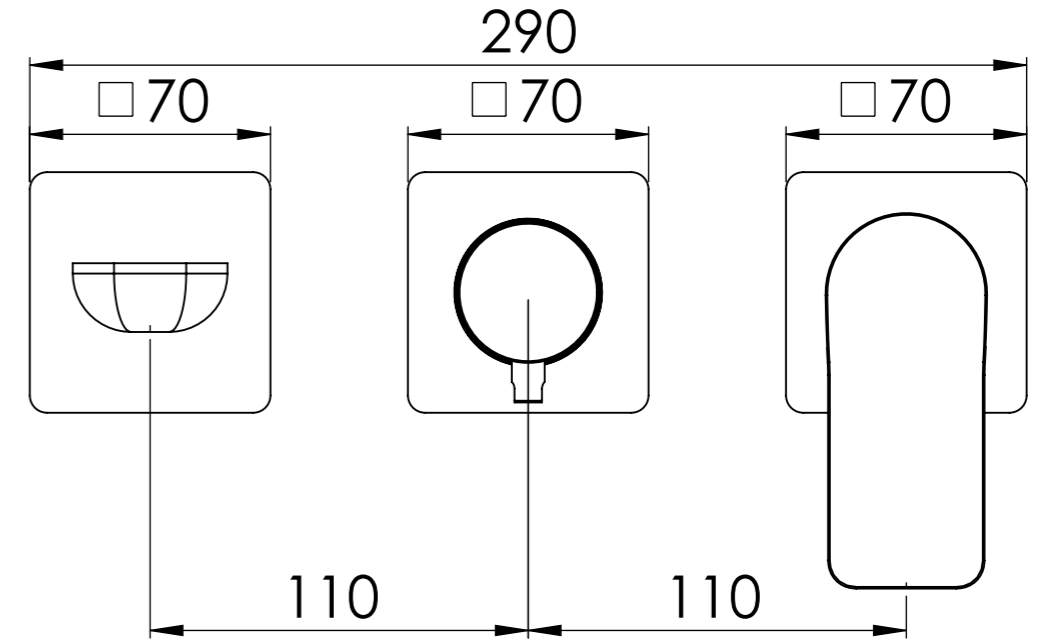

Descrizione: Parti esterne per WBOX, miscelatore monocomando incasso doccia 3 vie. Include bocca a muro, da completare con la seconda e terza uscita

Description: External parts for WBOX, 3 ways built-in shower single lever. Wall spout included, to be completed with the second and third water outlet

CONNESSIONE x SUPPORTO DOCCIA Q15INSWB
CONNECTION x SHOWER SUPPORT Q15INSWB

PIASTRA A MURO x SUPPORTO DOCCIA
WALL PLATE x SHOWER SUPPORT

BOCCA
SPOUT

MANIGLIA DEVIATRICE
DIVERTER HANDLE

MANIGLIA CARTUCCIA
CARTRIDGE HANDLE

CONNESSIONE x PARTE
DEVIATORE 3 VIE D523SWBAA
DIVERTER PART CONNECTION
3 WAYS D523SWBAA

CONNESSIONE x
CARTUCCIA R52APWBAA
CARTRIDGE PART
CONNECTION R52APWBAA

PIASTRA A MURO x CARTUCCIA E DEVIATORE
WALL PLATE x DIVERTER AND CARTRIDGE