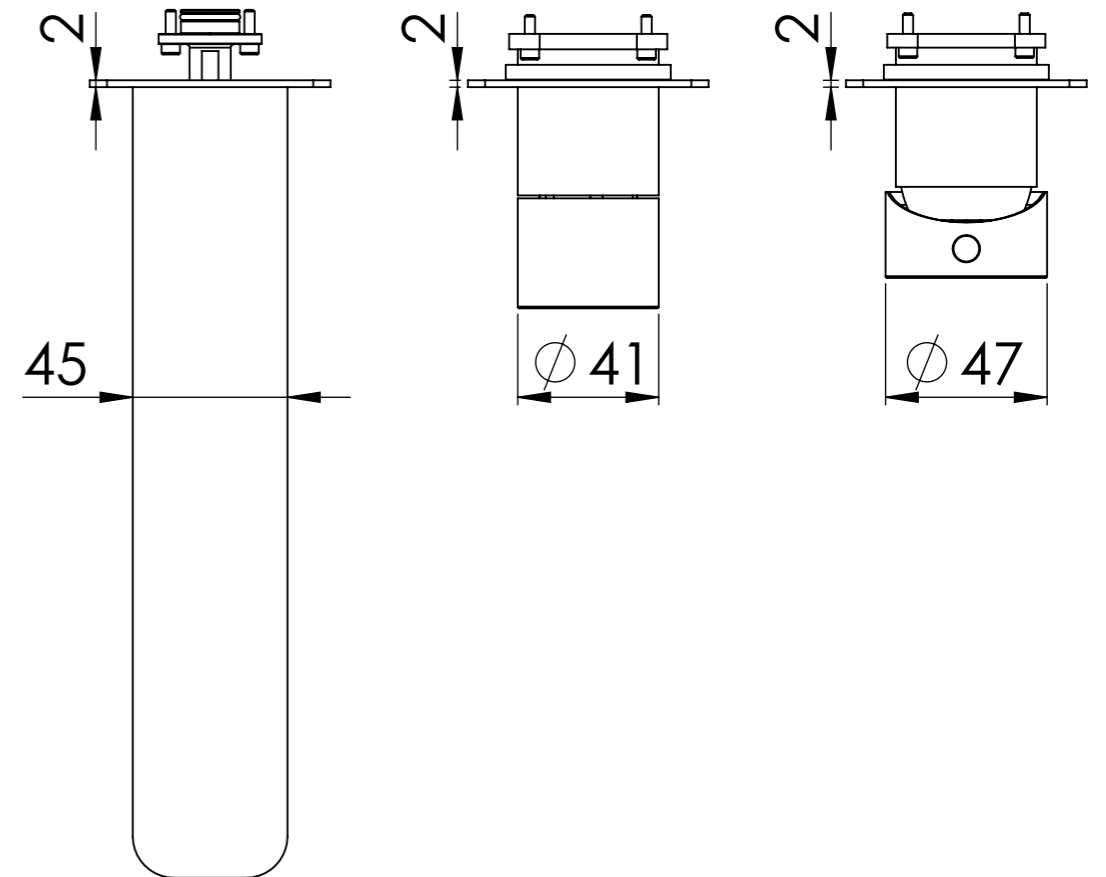

Descrizione: Parti esterne per WBOX, miscelatore monocomando incasso doccia 3 vie. Include bocca a muro, da completare con la seconda e terza uscita

Description: External parts for WBOX, 3 ways built-in shower single lever. Wall spout included, to be completed with the second and third water outlet

CONNESSIONE x SUPPORTO DOCCIA Q15INSWB
CONNECTION x SHOWER SUPPORT Q15INSWB

PIASTRA A MURO x SUPPORTO DOCCIA
WALL PLATE x SHOWER SUPPORT

BOCCA
SPOUT

MANIGLIA DEVIATRICE
DIVERTER HANDLE

MANIGLIA CARTUCCIA
CARTRIDGE HANDLE

CONNESSIONE x PARTE
DEVIATORE 3 VIE D523SWBAA
DIVERTER PART CONNECTION
3 WAYS D523SWBAA

CONNESSIONE x
CARTUCCIA R52APWBAA
CARTRIDGE PART
CONNECTION R52APWBAA

PIASTRA A MURO x CARTUCCIA E DEVIATORE
WALL PLATE x DIVERTER AND CARTRIDGE