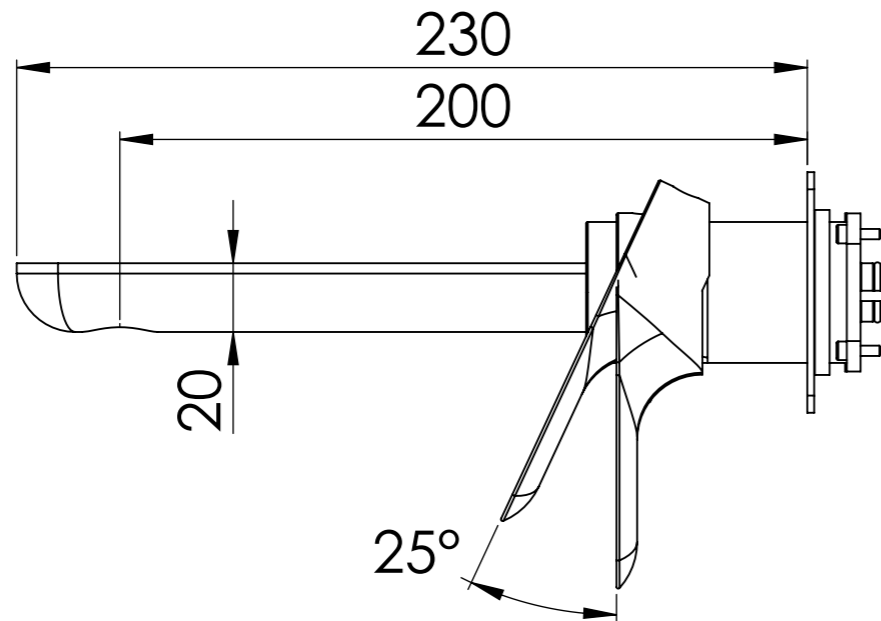

Descrizione: Parti esterne per WBOX, miscelatore monocomando incasso doccia 3 vie. Include bocca a muro, da completare con la seconda e terza uscita

Description: External parts for WBOX, 3 ways built-in shower single lever. Wall spout included, to be completed with the second and third water outlet

CONNESSIONE x SUPPORTO DOCCIA Q15INSWB
CONNECTION x SHOWER SUPPORT Q15INSWB

PIASTRA A MURO x SUPPORTO DOCCIA
WALL PLATE x SHOWER SUPPORT

BOCCA
SPOUT

MANIGLIA DEVIATRICE
DIVERTER HANDLE

MANIGLIA CARTUCCIA
CARTRIDGE HANDLE

CONNESSIONE x PARTE
DEVIATORE 3 VIE D523SWBAA
DIVERTER PART CONNECTION
3 WAYS D523SWBAA

CONNESSIONE x
CARTUCCIA R52APWBAA
CARTRIDGE PART
CONNECTION R52APWBAA

PIASTRA A MURO x CARTUCCIA E DEVIATORE
WALL PLATE x DIVERTER AND CARTRIDGE