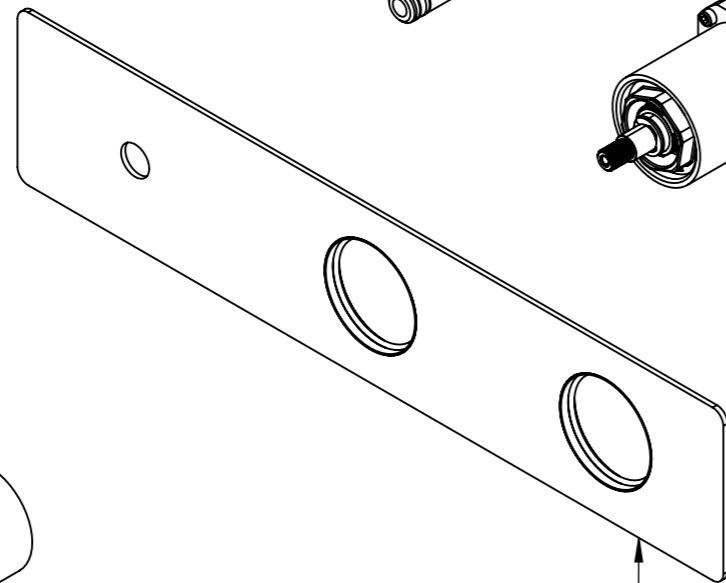

Descrizione: Parti esterne per WBOX, miscelatore monocomando incasso vasca/doccia 3 vie. Include bocca a muro, da completare con la seconda e la terza uscita

Description: External parts for WBOX, 3 ways built-in bath/shower single lever. Wall spout included, to be completed with the second and the third water outlet

CONNESSIONE x SUPPORTO DOCCIA Q15INSWB
CONNECTION x SHOWER SUPPORT Q15INSWB

CONNESSIONE PARTE
DEVIATORE D523SWBAA
DIVERTER PART
CONNECTION D523SWBAA

CONNESSIONE x
CARTUCCIA R52APWBAA
CARTRIDGE PART
CONNECTION R52APWBAA

BOCCA
SPOUT

PIASTRA A MURO
WALL PLATE

MANIGLIA DEVIATRICE
DIVERTER HANDLE

MANIGLIA CARTUCCIA
CARTRIDGE HANDLE

RICAMBI/SPARE PARTS:

CARTUCCIA/CARTRIDGE	R52AP
DEVIATORE/DIVERTER	D523S
AERATORE/AERATOR	83NEBP