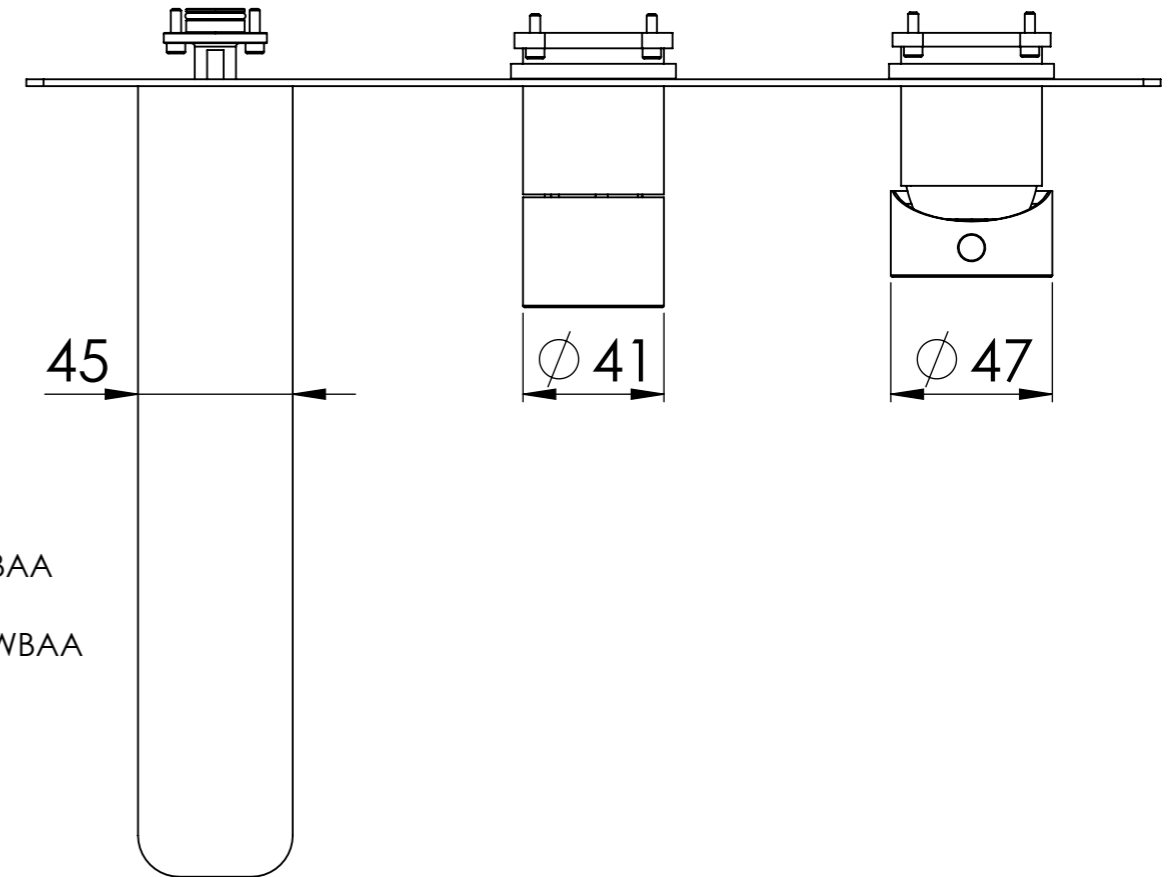

Descrizione: Parti esterne per WBOX, miscelatore monocomando incasso vasca/doccia 3 vie. Include bocca a muro, da completare con la seconda e la terza uscita

Description: External parts for WBOX, 3 ways built-in bath/shower single lever. Wall spout included, to be completed with the second and the third water outlet

CONNESSIONE x SUPPORTO DOCCIA Q15INSWB
CONNECTION x SHOWER SUPPORT Q15INSWB

CONNESSIONE PARTE
DEVIATORE D523SWBAA
DIVERTER PART
CONNECTION D523SWBAA

CONNESSIONE x
CARTUCCIA R52APWBAA
CARTRIDGE PART
CONNECTION R52APWBAA

BOCCA
SPOUT

PIASTRA A MURO
WALL PLATE

MANIGLIA DEVIATRICE
DIVERTER HANDLE

MANIGLIA CARTUCCIA
CARTRIDGE HANDLE

RICAMBI/SPARE PARTS:

CARTUCCIA/CARTRIDGE	R52AP
DEVIATORE/DIVERTER	D523S
AERATORE/AERATOR	83NEBP