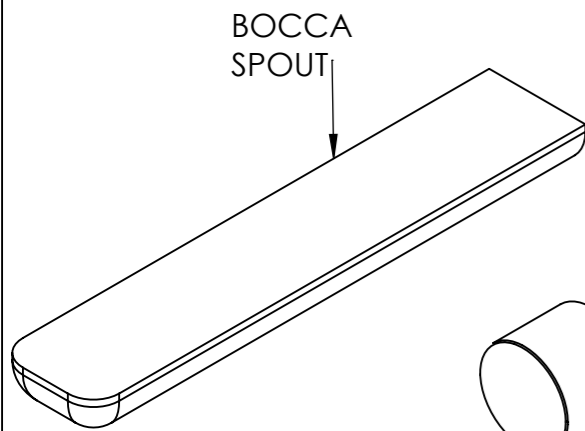

Descrizione: Parti esterne per WBOX, miscelatore monocomando incasso vasca/doccia 3 vie. Include bocca a muro, da completare con la seconda e la terza uscita

Description: External parts for WBOX, 3 ways built-in bath/shower single lever. Wall spout included, to be completed with the second and the third water outlet

CONNESSIONE x SUPPORTO DOCCIA Q15INSWB
CONNECTION x SHOWER SUPPORT Q15INSWB

CONNESSIONE PARTE
DEVIATORE D523SWBAA
DIVERTER PART
CONNECTION D523SWBAA

CONNESSIONE x
CARTUCCIA R52APWBAA
CARTRIDGE PART
CONNECTION R52APWBAA

BOCCA
SPOUT

PIASTRA A MURO
WALL PLATE

MANIGLIA DEVIATRICE
DIVERTER HANDLE

MANIGLIA CARTUCCIA
CARTRIDGE HANDLE

RICAMBI/SPARE PARTS:

CARTUCCIA/CARTRIDGE	R52AP
DEVIATORE/DIVERTER	D523S
AERATORE/AERATOR	83NEBP