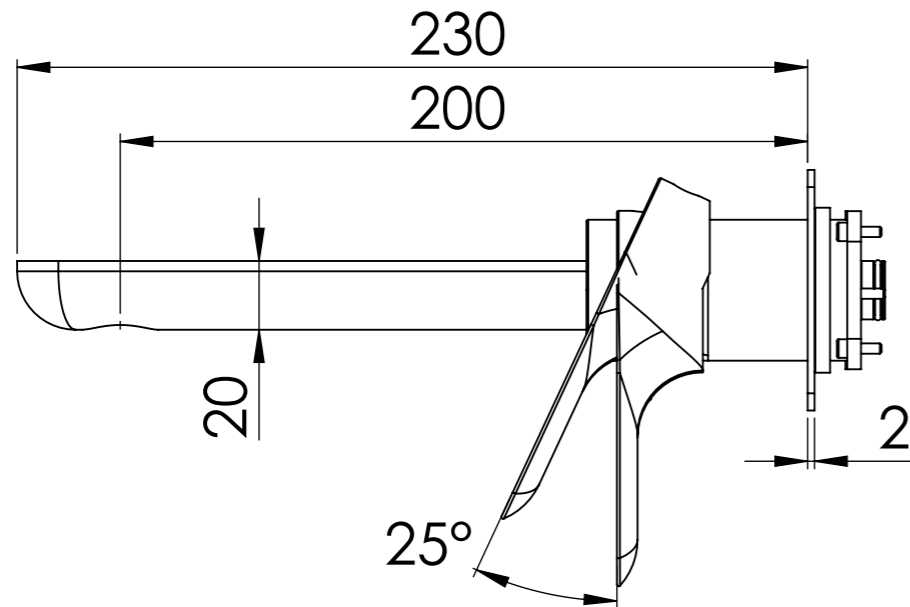

Descrizione: Parti esterne per WBOX, miscelatore monocomando incasso vasca/doccia 3 vie. Include bocca a muro, da completare con la seconda e la terza uscita

Description: External parts for WBOX, 3 ways built-in bath/shower single lever. Wall spout included, to be completed with the second and the third water outlet

CONNESSIONE x SUPPORTO DOCCIA Q15INSWB
CONNECTION x SHOWER SUPPORT Q15INSWB

CONNESSIONE PARTE
DEVIATORE D523SWBAA
DIVERTER PART
CONNECTION D523SWBAA

CONNESSIONE x
CARTUCCIA R52APWBAA
CARTRIDGE PART
CONNECTION R52APWBAA

BOCCA
SPOUT

PIASTRA A MURO
WALL PLATE

MANIGLIA DEVIATRICE
DIVERTER HANDLE

MANIGLIA CARTUCCIA
CARTRIDGE HANDLE

RICAMBI/SPARE PARTS:

CARTUCCIA/CARTRIDGE	R52AP
DEVIATORE/DIVERTER	D523S
AERATORE/AERATOR	83NEBP