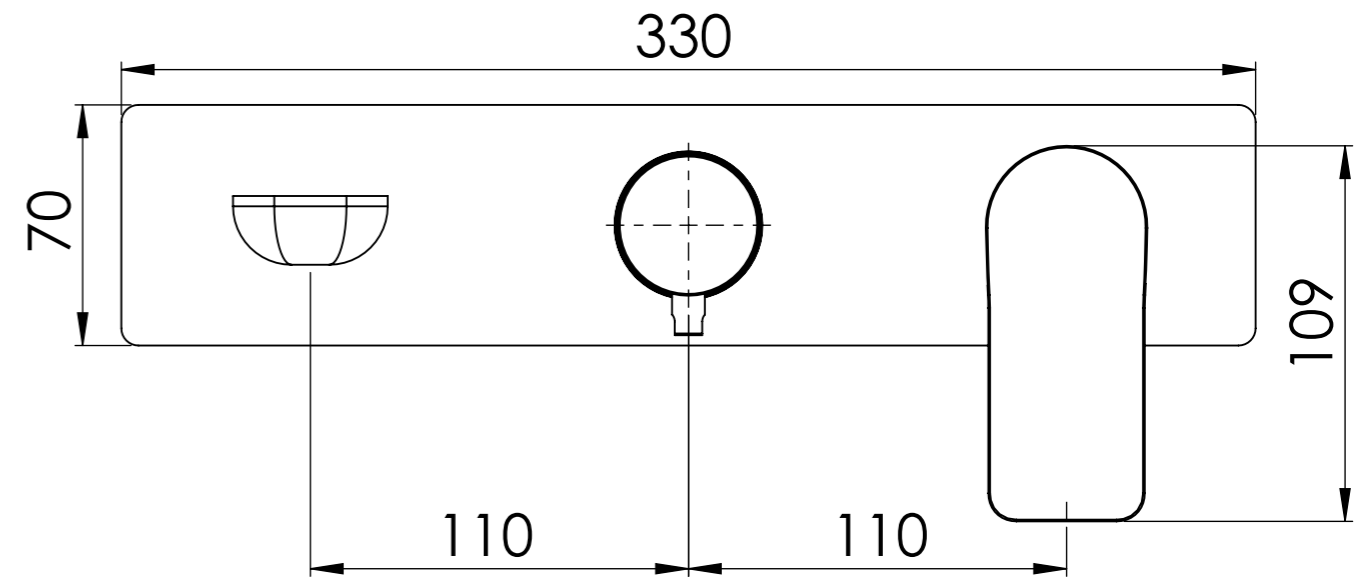

Descrizione: Parti esterne per WBOX, miscelatore monocomando incasso vasca/doccia 3 vie. Include bocca a muro, da completare con la seconda e la terza uscita

Description: External parts for WBOX, 3 ways built-in bath/shower single lever. Wall spout included, to be completed with the second and the third water outlet

CONNESSIONE x SUPPORTO DOCCIA Q15INSWB
CONNECTION x SHOWER SUPPORT Q15INSWB

CONNESSIONE PARTE
DEVIATORE D523SWBAA
DIVERTER PART
CONNECTION D523SWBAA

CONNESSIONE x
CARTUCCIA R52APWBAA
CARTRIDGE PART
CONNECTION R52APWBAA

BOCCA
SPOUT

PIASTRA A MURO
WALL PLATE

MANIGLIA DEVIATRICE
DIVERTER HANDLE

MANIGLIA CARTUCCIA
CARTRIDGE HANDLE

RICAMBI/SPARE PARTS:

CARTUCCIA/CARTRIDGE	R52AP
DEVIATORE/DIVERTER	D523S
AERATORE/AERATOR	83NEBP