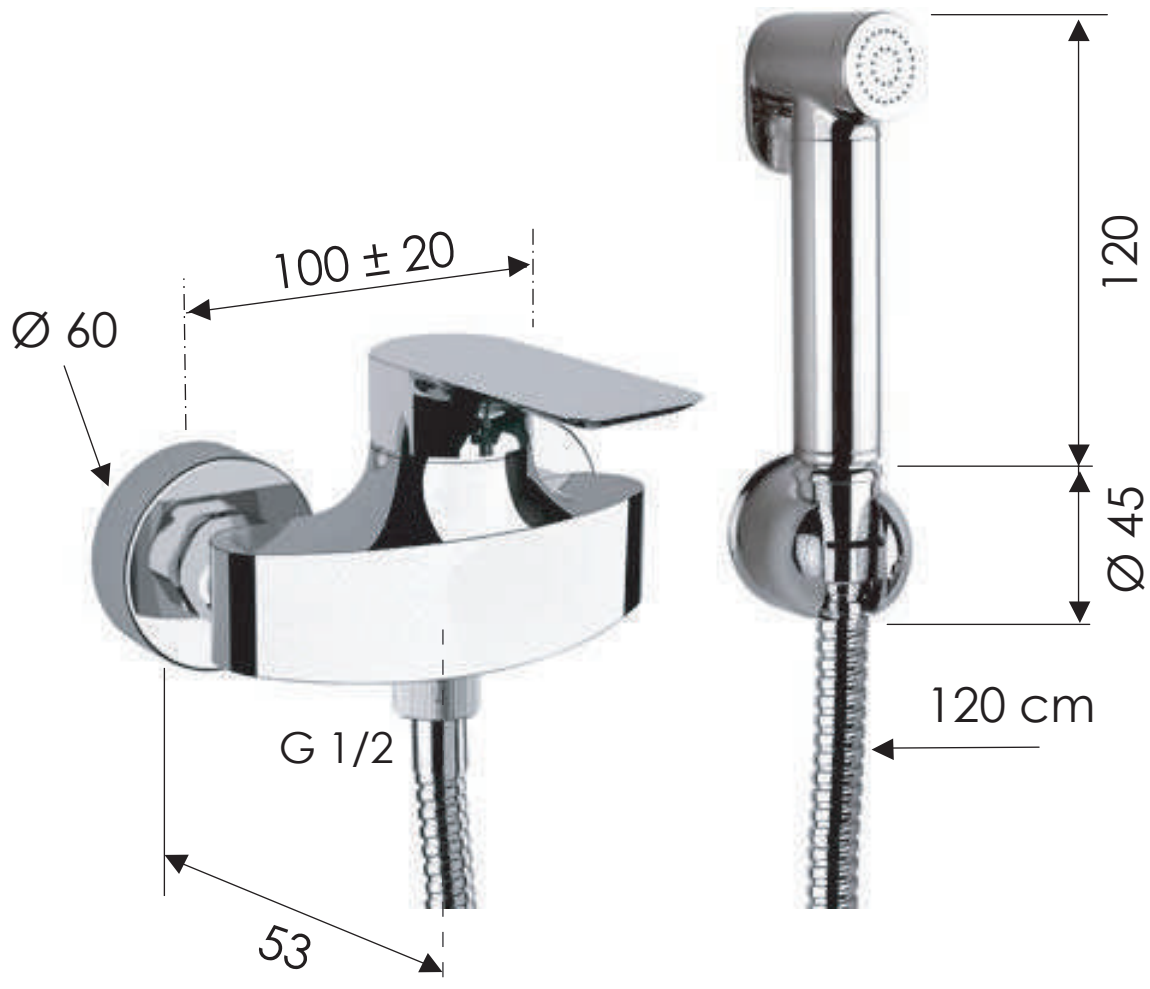

# REMER

RUBINETTERIE

SCHEDA TECNICA

ART. COD.

TECHNICAL FEATURES

**IC31REW**

## MATERIALI / MATERIALS

OTTONE CROMATO / CHROME PLATED BRASS