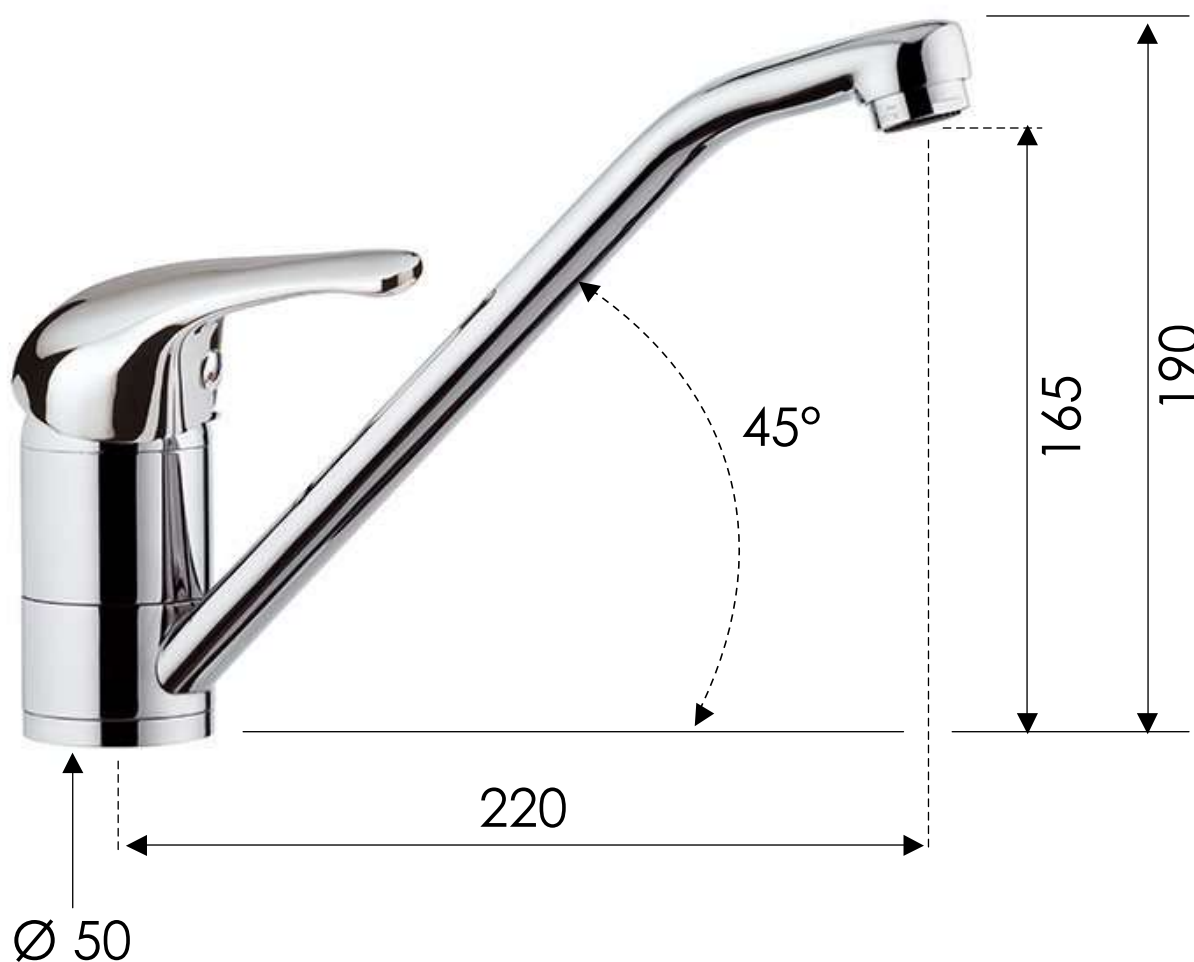

REMER

RUBINETTERIE

SCHEDA TECNICA

TECHNICAL FEATURES

ART. COD.

K402

MATERIALI / MATERIALS

OTTONE CROMATO / CHROME PLATED BRASS