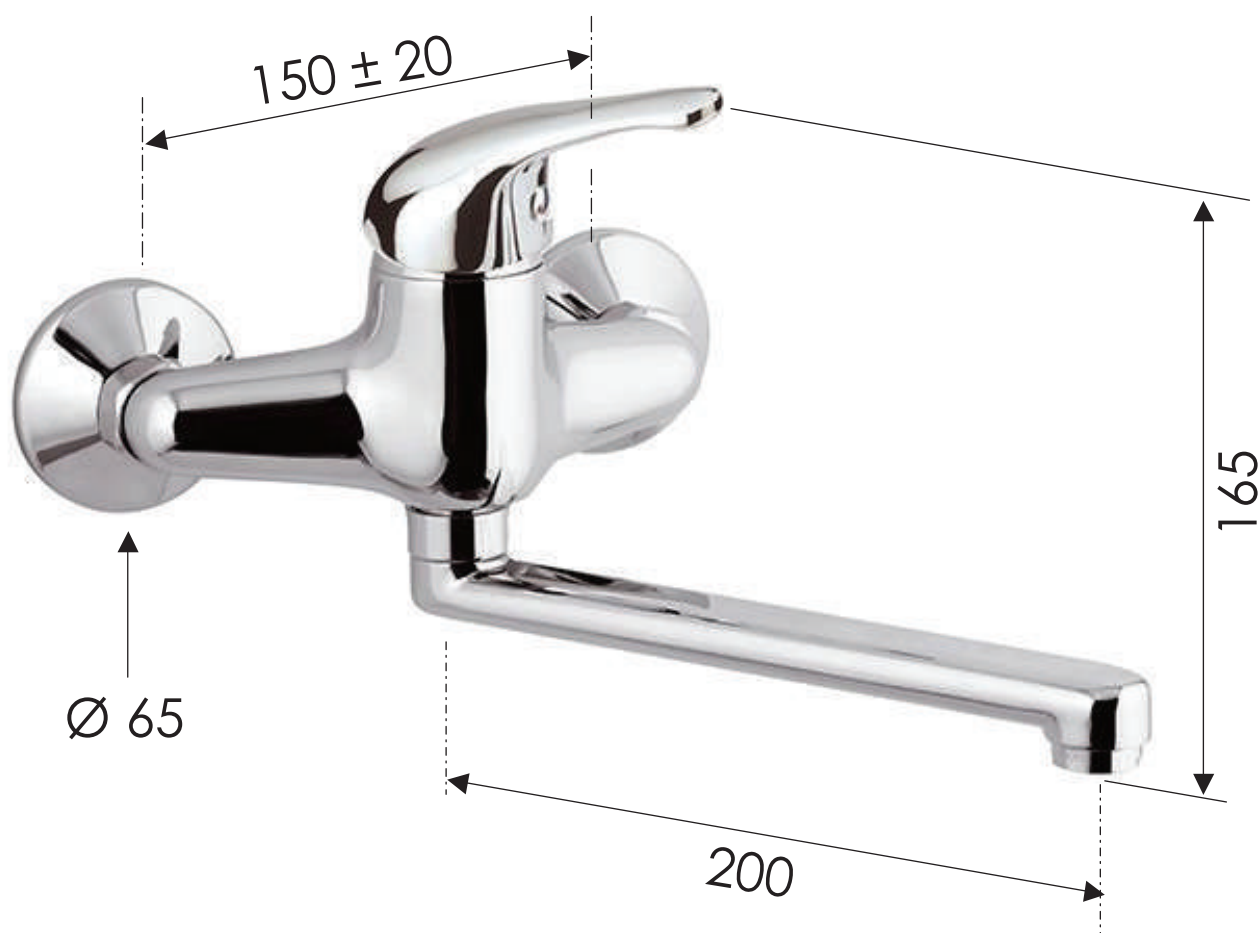

# REMER

RUBINETTERIE

SCHEDA TECNICA

ART. COD.

*TECHNICAL FEATURES*

**K412**

## MATERIALI / MATERIALS

OTTONE CROMATO / CHROME PLATED BRASS