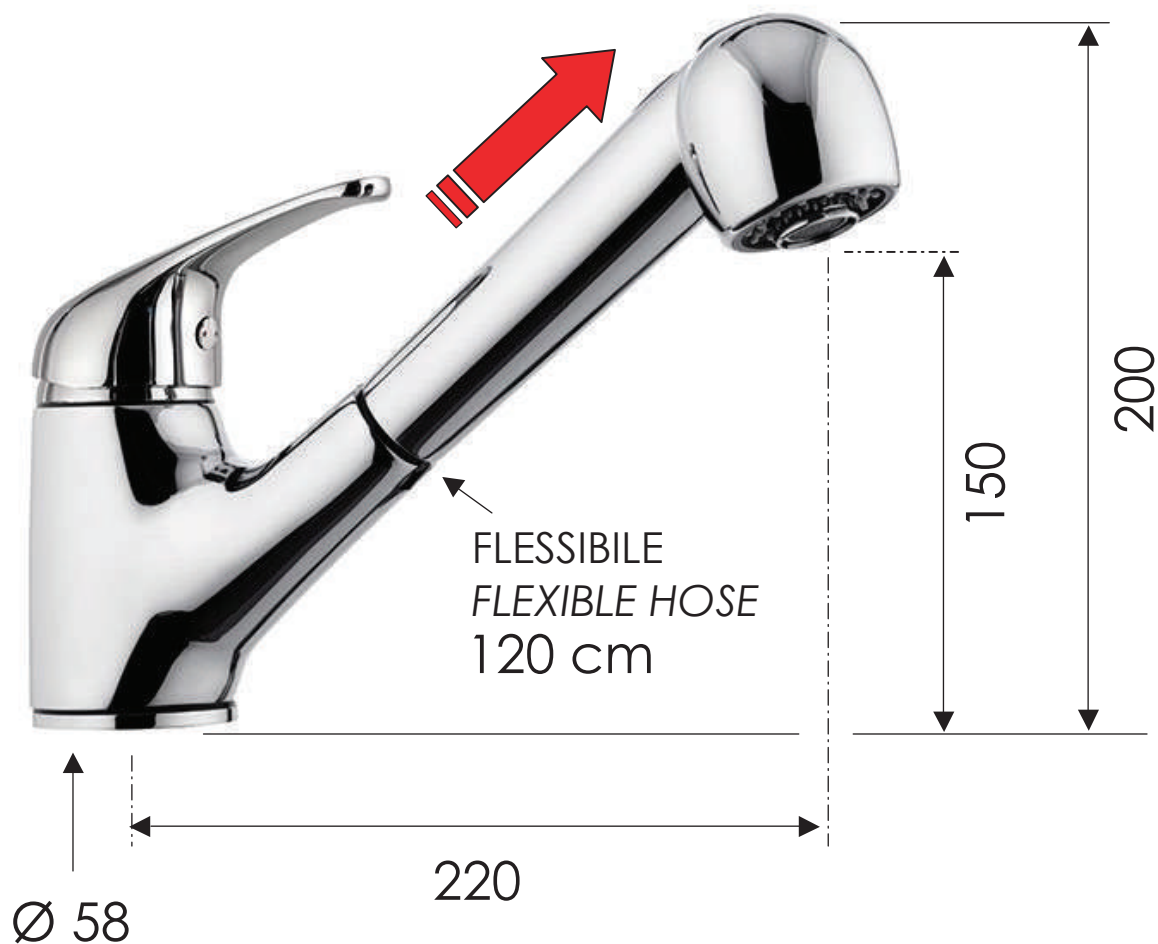

REMER

RUBINETTERIE

SCHEDA TECNICA

TECHNICAL FEATURES

ART. COD.

K472

MATERIALI / MATERIALS

OTTONE CROMATO / CHROME PLATED BRASS