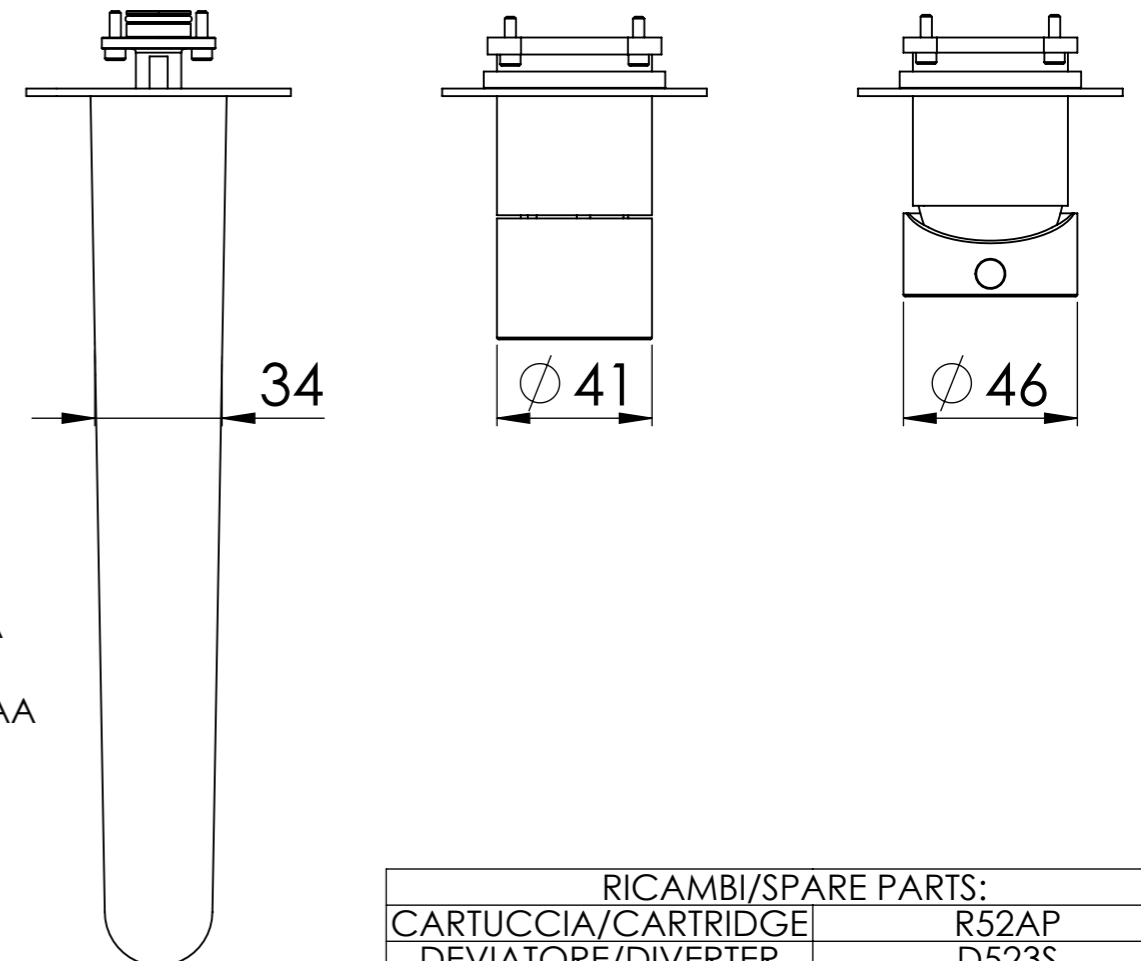

Descrizione: Parti esterne per WBOX, miscelatore monocomando incasso vasca/doccia 3 vie piastre separate. Include bocca a muro, da completare con la seconda e la terza uscita

Description: External parts for WBOX, 2 ways built-in bath/shower single lever on single plates. Wall spout included, to be completed with the second and the third water outlets

CONNESSIONE X SUPPORTO BOCCA Q15INSWB
CONNECTION X SPOUT SUPPORT Q15INSWB

CONNESSIONE X PARTE
DEVIATORE 3 VIE D523SWBAA
3 WAYS DIVERTER PART
CONNECTION D523SWBA

ROSONE A MURO LATO BOCCA
PLATE ON WALL SPOUT SIDE

BOCCA
SPOUT

MANIGLIA DEVIATRICE
DIVERTER HANDLE

CONNESSIONE PARTE
CARTUCCIA R52APWBAA
CARTRIDGE PART
CONNECTION R52APWBAA

ROSONI A MURO
WALL PLATES

MANIGLIA CARTUCCIA
CARTRIDGE HANDLE

RICAMBI/SPARE PARTS:	
CARTUCCIA/CARTRIDGE	R52AP
DEVIATORE/DIVERTER	D523S
AERATORE/AERATOR	83NEBP