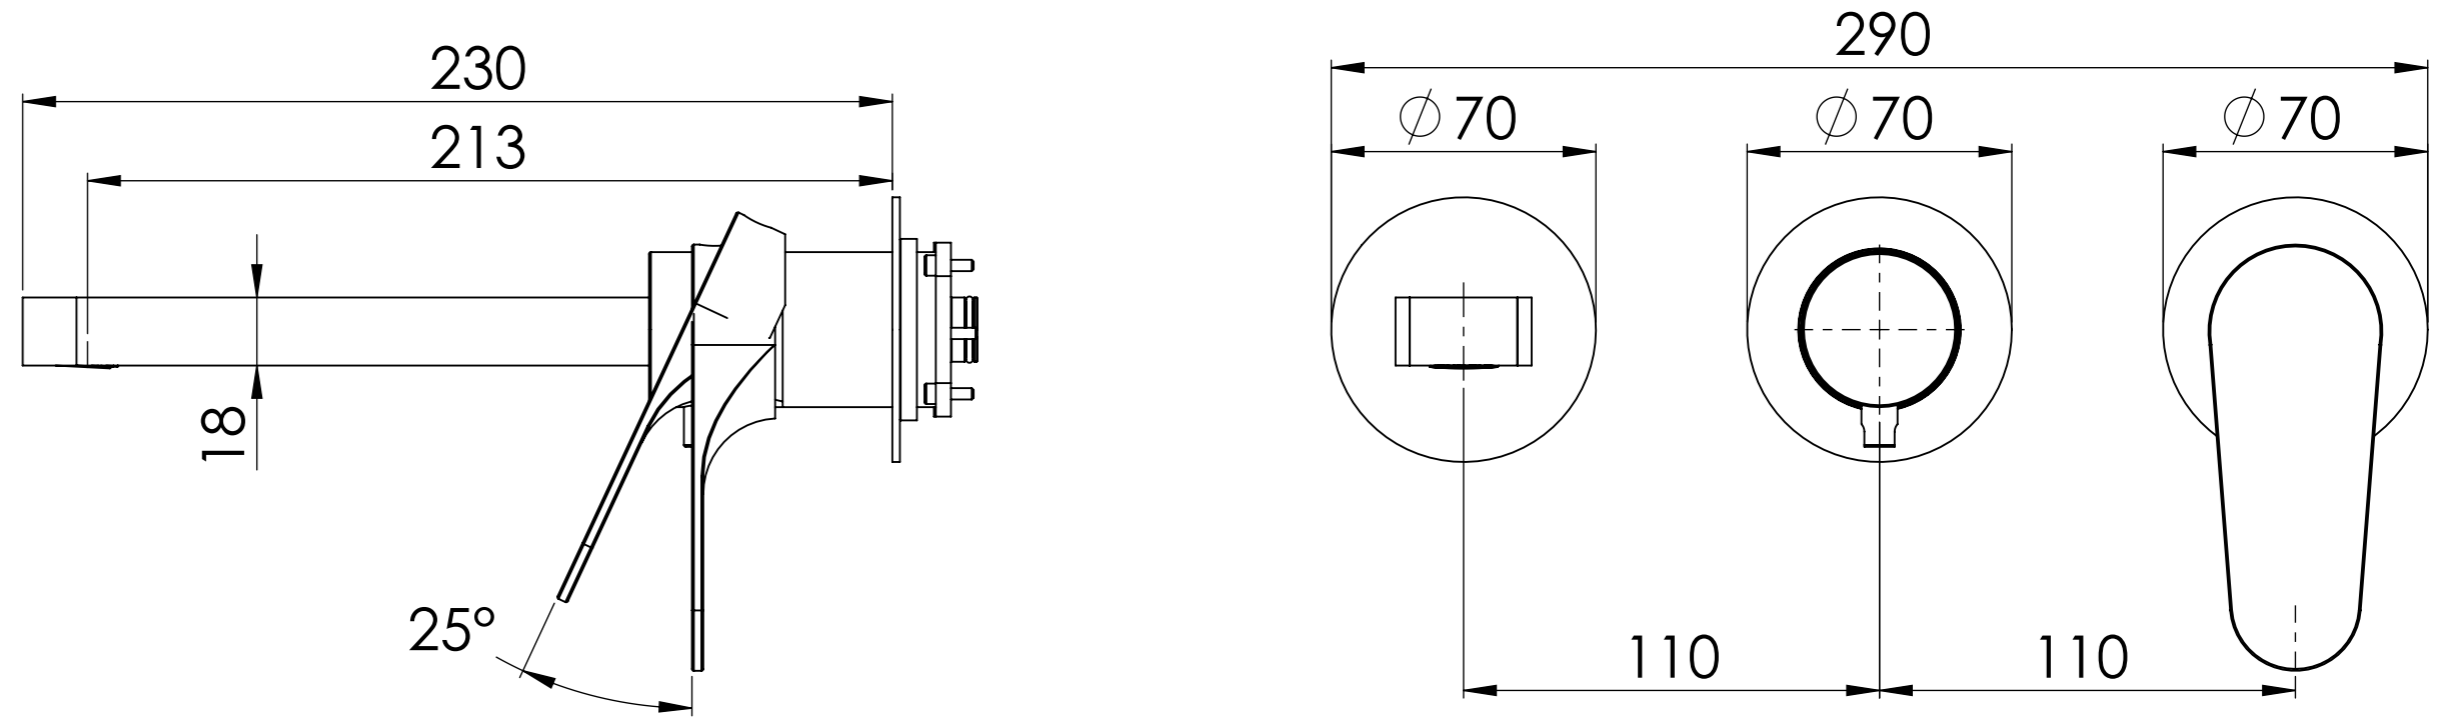

Descrizione: Parti esterne per WBOX, miscelatore monocomando incasso vasca/doccia 3 vie piastre separate. Include bocca a muro, da completare con la seconda e la terza uscita

Description: External parts for WBOX, 2 ways built-in bath/shower single lever on single plates. Wall spout included, to be completed with the second and the third water outlets

CONNESSIONE X SUPPORTO BOCCA Q15INSWB
CONNECTION X SPOUT SUPPORT Q15INSWB

CONNESSIONE X PARTE
DEVIATORE 3 VIE D523SWBAA
3 WAYS DIVERTER PART
CONNECTION D523SWBA

ROSONE A MURO LATO BOCCA
PLATE ON WALL SPOUT SIDE

BOCCA
SPOUT

MANIGLIA DEVIATRICE
DIVERTER HANDLE

CONNESSIONE PARTE
CARTUCCIA R52APWBAA
CARTRIDGE PART
CONNECTION R52APWBAA

ROSONI A MURO
WALL PLATES

MANIGLIA CARTUCCIA
CARTRIDGE HANDLE

RICAMBI/SPARE PARTS:	
CARTUCCIA/CARTRIDGE	R52AP
DEVIATORE/DIVERTER	D523S
AERATORE/AERATOR	83NEBP