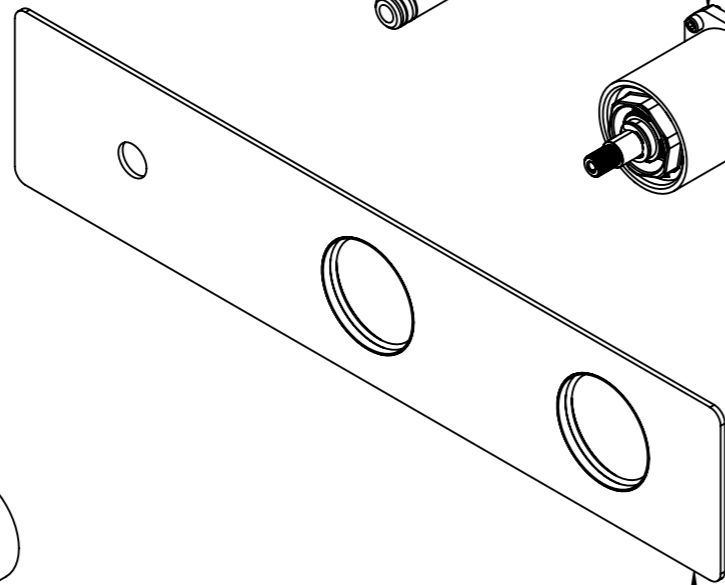

Descrizione: Parti esterne per WBOX, miscelatore monocomando incasso vasca/doccia 3 vie. Include bocca a muro, da completare con la seconda e la terza uscita

Description: External parts for WBOX, 3 ways built-in bath/shower single lever. Wall spout included, to be completed with the second and the third water outlet

CONNESSIONE x SUPPORTO DOCCIA Q15INSWB
 CONNECTION x SHOWER SUPPORT Q15INSWB

CONNESSIONE x PARTE
 DEVIATORE 3 VIE D523SWBAA
 3 WAYS DIVERTER PART
 CONNECTION D523SWBAA

CONNESSIONE x
 CARTUCCIA R52APWBAA
 CARTRIDGE PART
 CONNECTION R52APWBAA

BOCCA
 SPOUT

MANIGLIA DEVIATRICE
 DIVERTER HANDLE

MANIGLIA CARTUCCIA
 CARTRIDGE HANDLE

PIASTRA A MURO
 WALL PLATE

RICAMBI/SPARE PARTS:

CARTUCCIA/CARTRIDGE	R52AP
DEVIATORE/DIVERTER	D523S
AERATORE/AERATOR	83NEBP