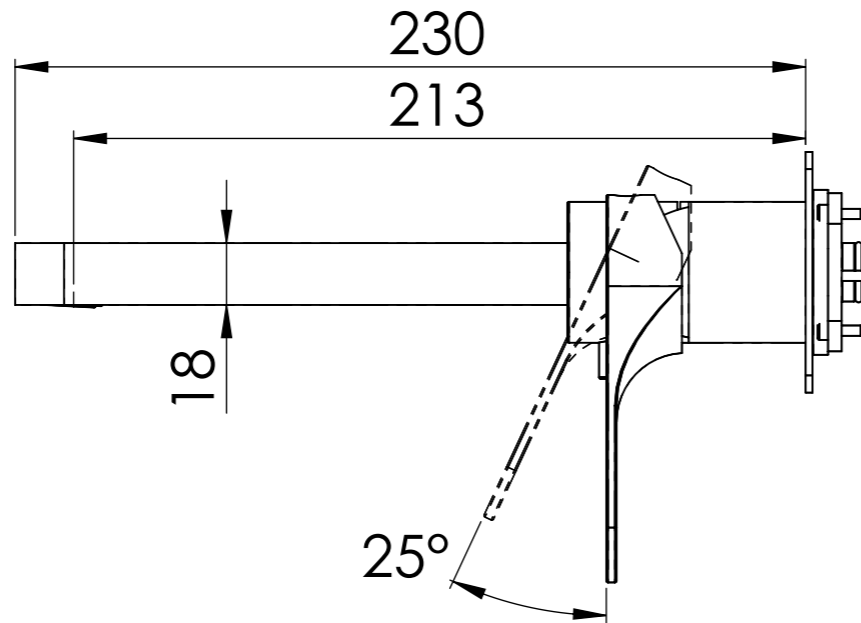

Descrizione: Parti esterne per WBOX, miscelatore monocomando incasso vasca/doccia 3 vie. Include bocca a muro, da completare con la seconda e la terza uscita

Description: External parts for WBOX, 3 ways built-in bath/shower single lever. Wall spout included, to be completed with the second and the third water outlet

CONNESSIONE x SUPPORTO DOCCIA Q15INSWB
 CONNECTION x SHOWER SUPPORT Q15INSWB

CONNESSIONE x PARTE
 DEVIATORE 3 VIE D523SWBAA
 3 WAYS DIVERTER PART
 CONNECTION D523SWBAA

CONNESSIONE x
 CARTUCCIA R52APWBAA
 CARTRIDGE PART
 CONNECTION R52APWBAA

BOCCA
 SPOUT

MANIGLIA DEVIATRICE
 DIVERTER HANDLE

MANIGLIA CARTUCCIA
 CARTRIDGE HANDLE

PIASTRA A MURO
 WALL PLATE

RICAMBI/SPARE PARTS:

CARTUCCIA/CARTRIDGE	R52AP
DEVIATORE/DIVERTER	D523S
AERATORE/AERATOR	83NEBP