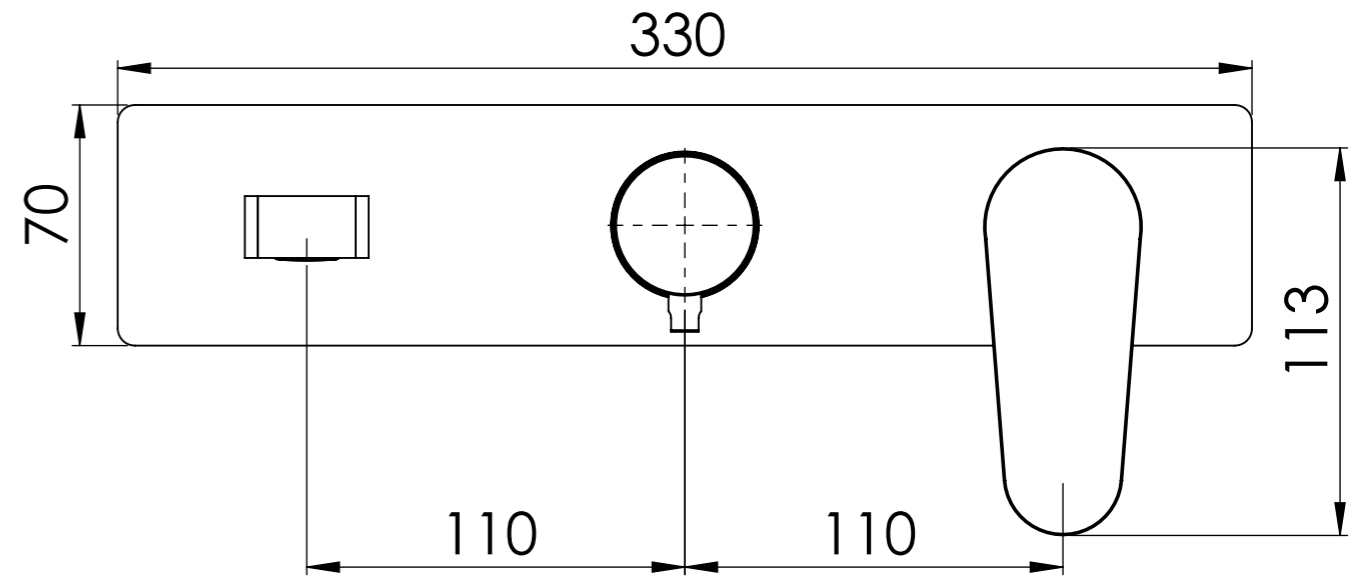

Descrizione: Parti esterne per WBOX, miscelatore monocomando incasso vasca/doccia 3 vie. Include bocca a muro, da completare con la seconda e la terza uscita

Description: External parts for WBOX, 3 ways built-in bath/shower single lever. Wall spout included, to be completed with the second and the third water outlet

CONNESSIONE x SUPPORTO DOCCIA Q15INSWB
 CONNECTION x SHOWER SUPPORT Q15INSWB

CONNESSIONE x PARTE
 DEVIATORE 3 VIE D523SWBAA
 3 WAYS DIVERTER PART
 CONNECTION D523SWBAA

CONNESSIONE x
 CARTUCCIA R52APWBAA
 CARTRIDGE PART
 CONNECTION R52APWBAA

BOCCA
 SPOUT

MANIGLIA DEVIATRICE
 DIVERTER HANDLE

MANIGLIA CARTUCCIA
 CARTRIDGE HANDLE

PIASTRA A MURO
 WALL PLATE

RICAMBI/SPARE PARTS:

CARTUCCIA/CARTRIDGE	R52AP
DEVIATORE/DIVERTER	D523S
AERATORE/AERATOR	83NEBP