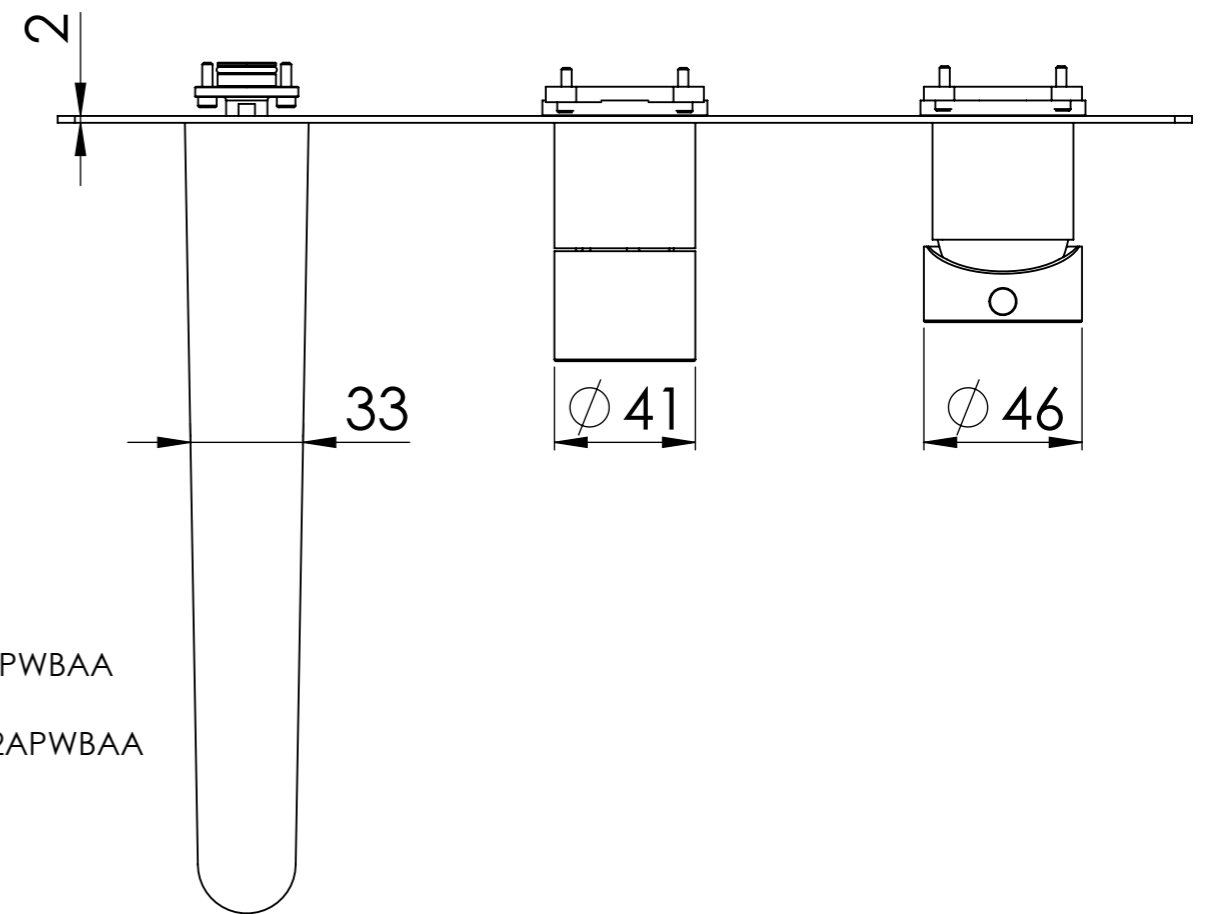

Descrizione: Parti esterne per WBOX, miscelatore monocomando incasso vasca/doccia 3 vie. Include bocca a muro, da completare con la seconda e la terza uscita

Description: External parts for WBOX, 3 ways built-in bath/shower single lever. Wall spout included, to be completed with the second and the third water outlet

CONNESSIONE x SUPPORTO DOCCIA Q15INSWB
 CONNECTION x SHOWER SUPPORT Q15INSWB

CONNESSIONE x PARTE
 DEVIATORE 3 VIE D523SWBAA
 3 WAYS DIVERTER PART
 CONNECTION D523SWBAA

CONNESSIONE x
 CARTUCCIA R52APWBAA
 CARTRIDGE PART
 CONNECTION R52APWBAA

BOCCA
 SPOUT

MANIGLIA DEVIATRICE
 DIVERTER HANDLE

MANIGLIA CARTUCCIA
 CARTRIDGE HANDLE

PIASTRA A MURO
 WALL PLATE

RICAMBI/SPARE PARTS:

CARTUCCIA/CARTRIDGE	R52AP
DEVIATORE/DIVERTER	D523S
AERATORE/AERATOR	83NEBP