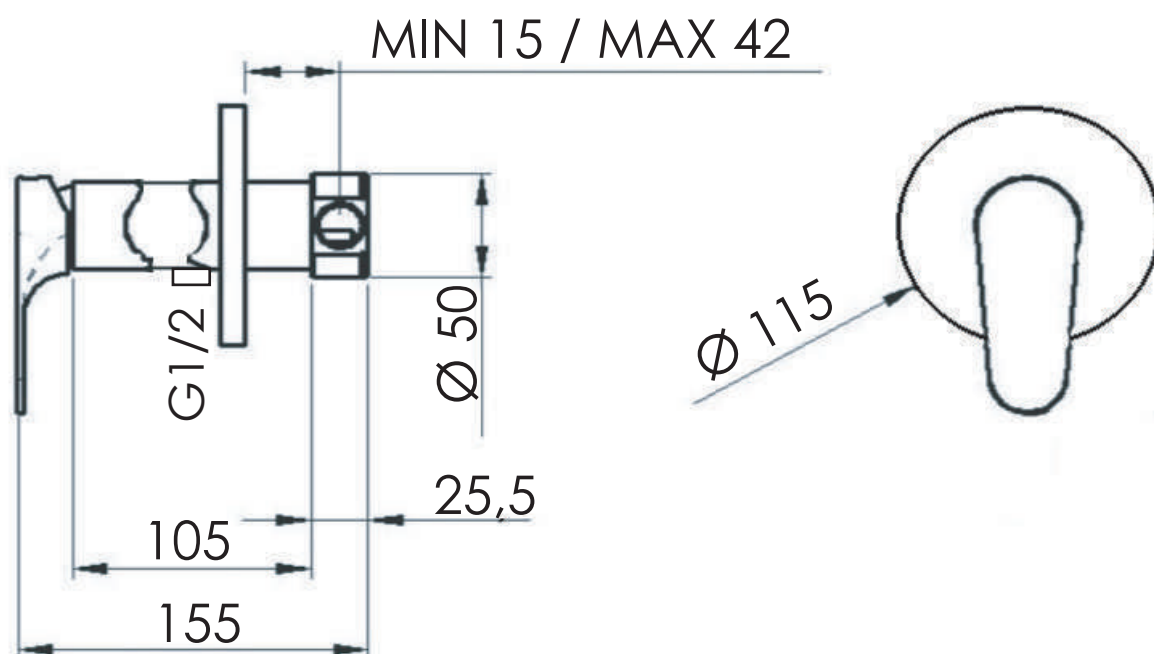

REMER

RUBINETTERIE

SCHEDA TECNICA

ART. COD.

TECHNICAL FEATURES

L65B

ACQUA FREDDA
COLD WATER
G1/2

ACQUA CALDA
HOT WATER
G1/2