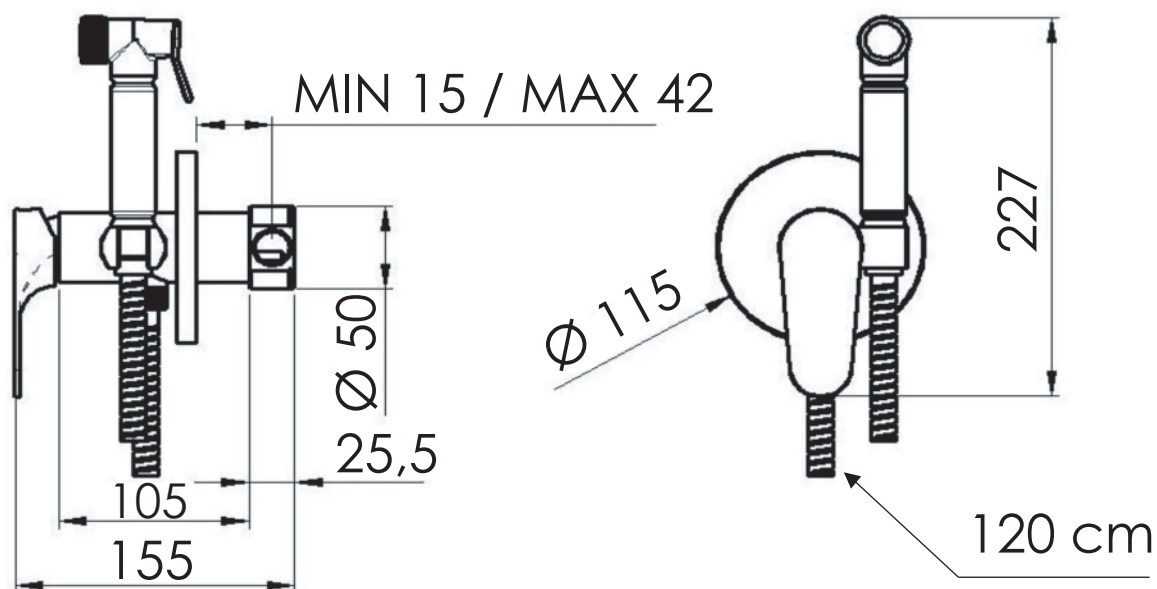

REMER

RUBINETTERIE

SCHEDA TECNICA

ART. COD.

TECHNICAL FEATURES

L65W

MATERIALI / MATERIALS

OTTONE CROMATO / CHROME PLATED BRASS