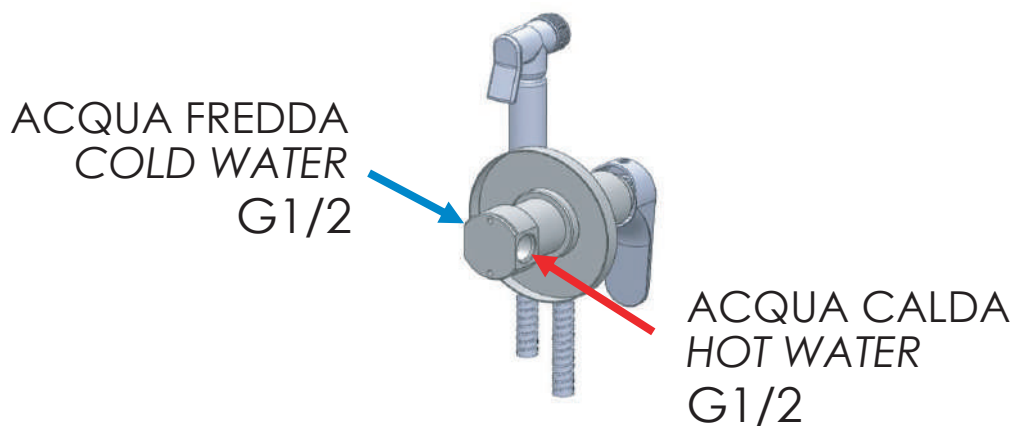

REMER

RUBINETTERIE

SCHEDA TECNICA

ART. COD.

TECHNICAL FEATURES

L65W

MATERIALI / MATERIALS

OTTONE CROMATO / CHROME PLATED BRASS