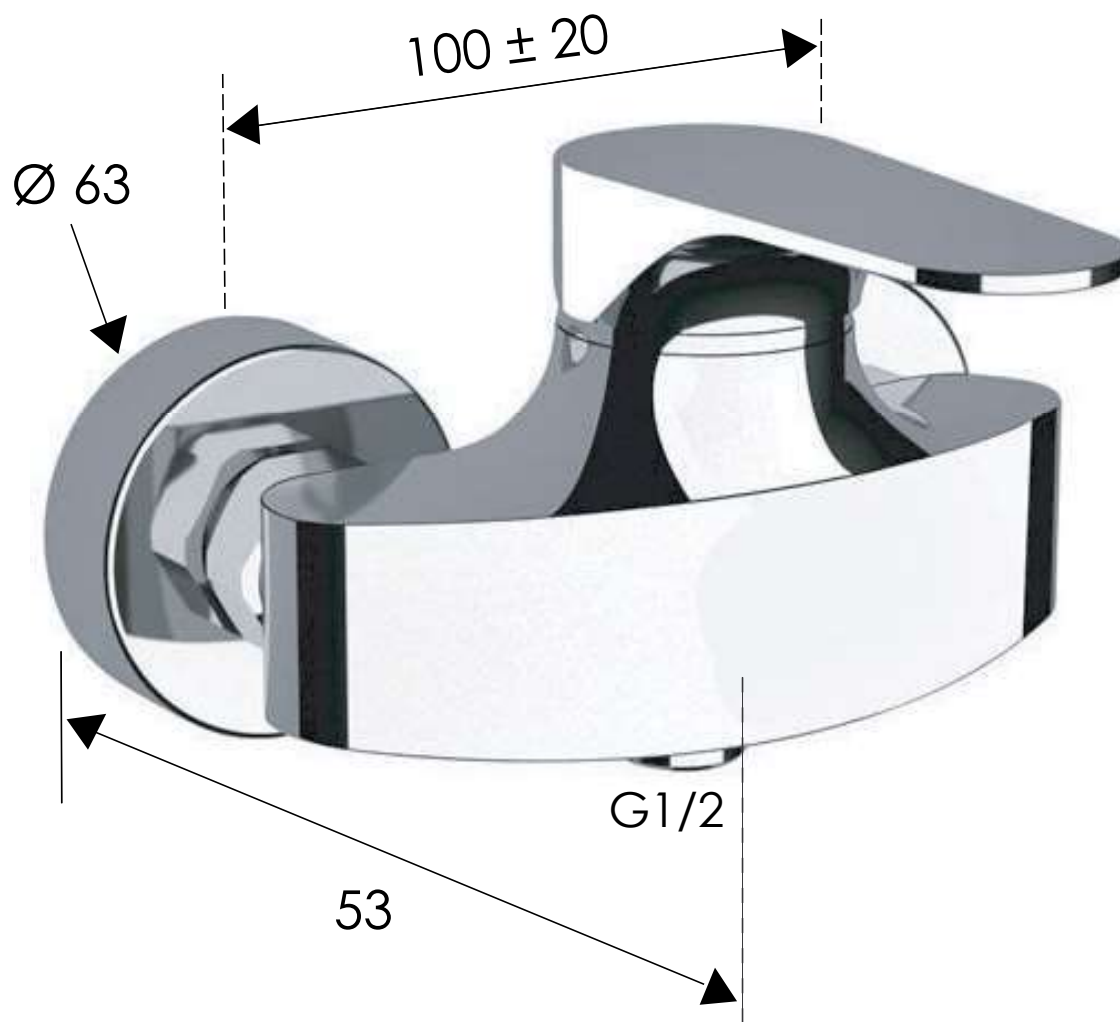

REMER

RUBINETTERIE

SCHEDA TECNICA

ART. COD.

TECHNICAL FEATURES

LC31

MATERIALI / MATERIALS

OTTONE CROMATO / CHROME PLATED BRASS