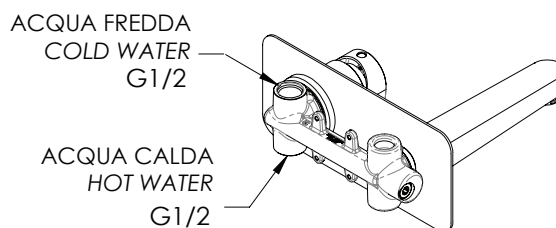

FINITURE - FINISHING

NO
Nero Opaco
Matt Black

BO
Bianco Opaco
Matt White

NP
Nichel Spazzolato
Brushed Nickel

CR
Cromo
Chrome

CARATTERISTICHE - FEATURES

Disponibile in Finitura
Available in Finishing

Perfect Tune
Perfect Tune

Risparmio Idrico e Energetico
Water and Energy Saving

Cartuccia Energy Saving
Energy Saving Cartridge

Risparmio Idrico
Water Saving

COMPONENTI - COMPONENTS

OPZIONALI - OPTIONAL

Risparmio Idrico Dinamico
Water Saving Dynamic

Limitatore di Temperatura
Antiscalding

REMER Rubinetterie S.p.A.

Via Leonardo Da Vinci, 83 - 20062 Cassano d'Adda (MI) - Italy - Tel. +39 0363 364211 - info@remer.eu - www.remer.eu