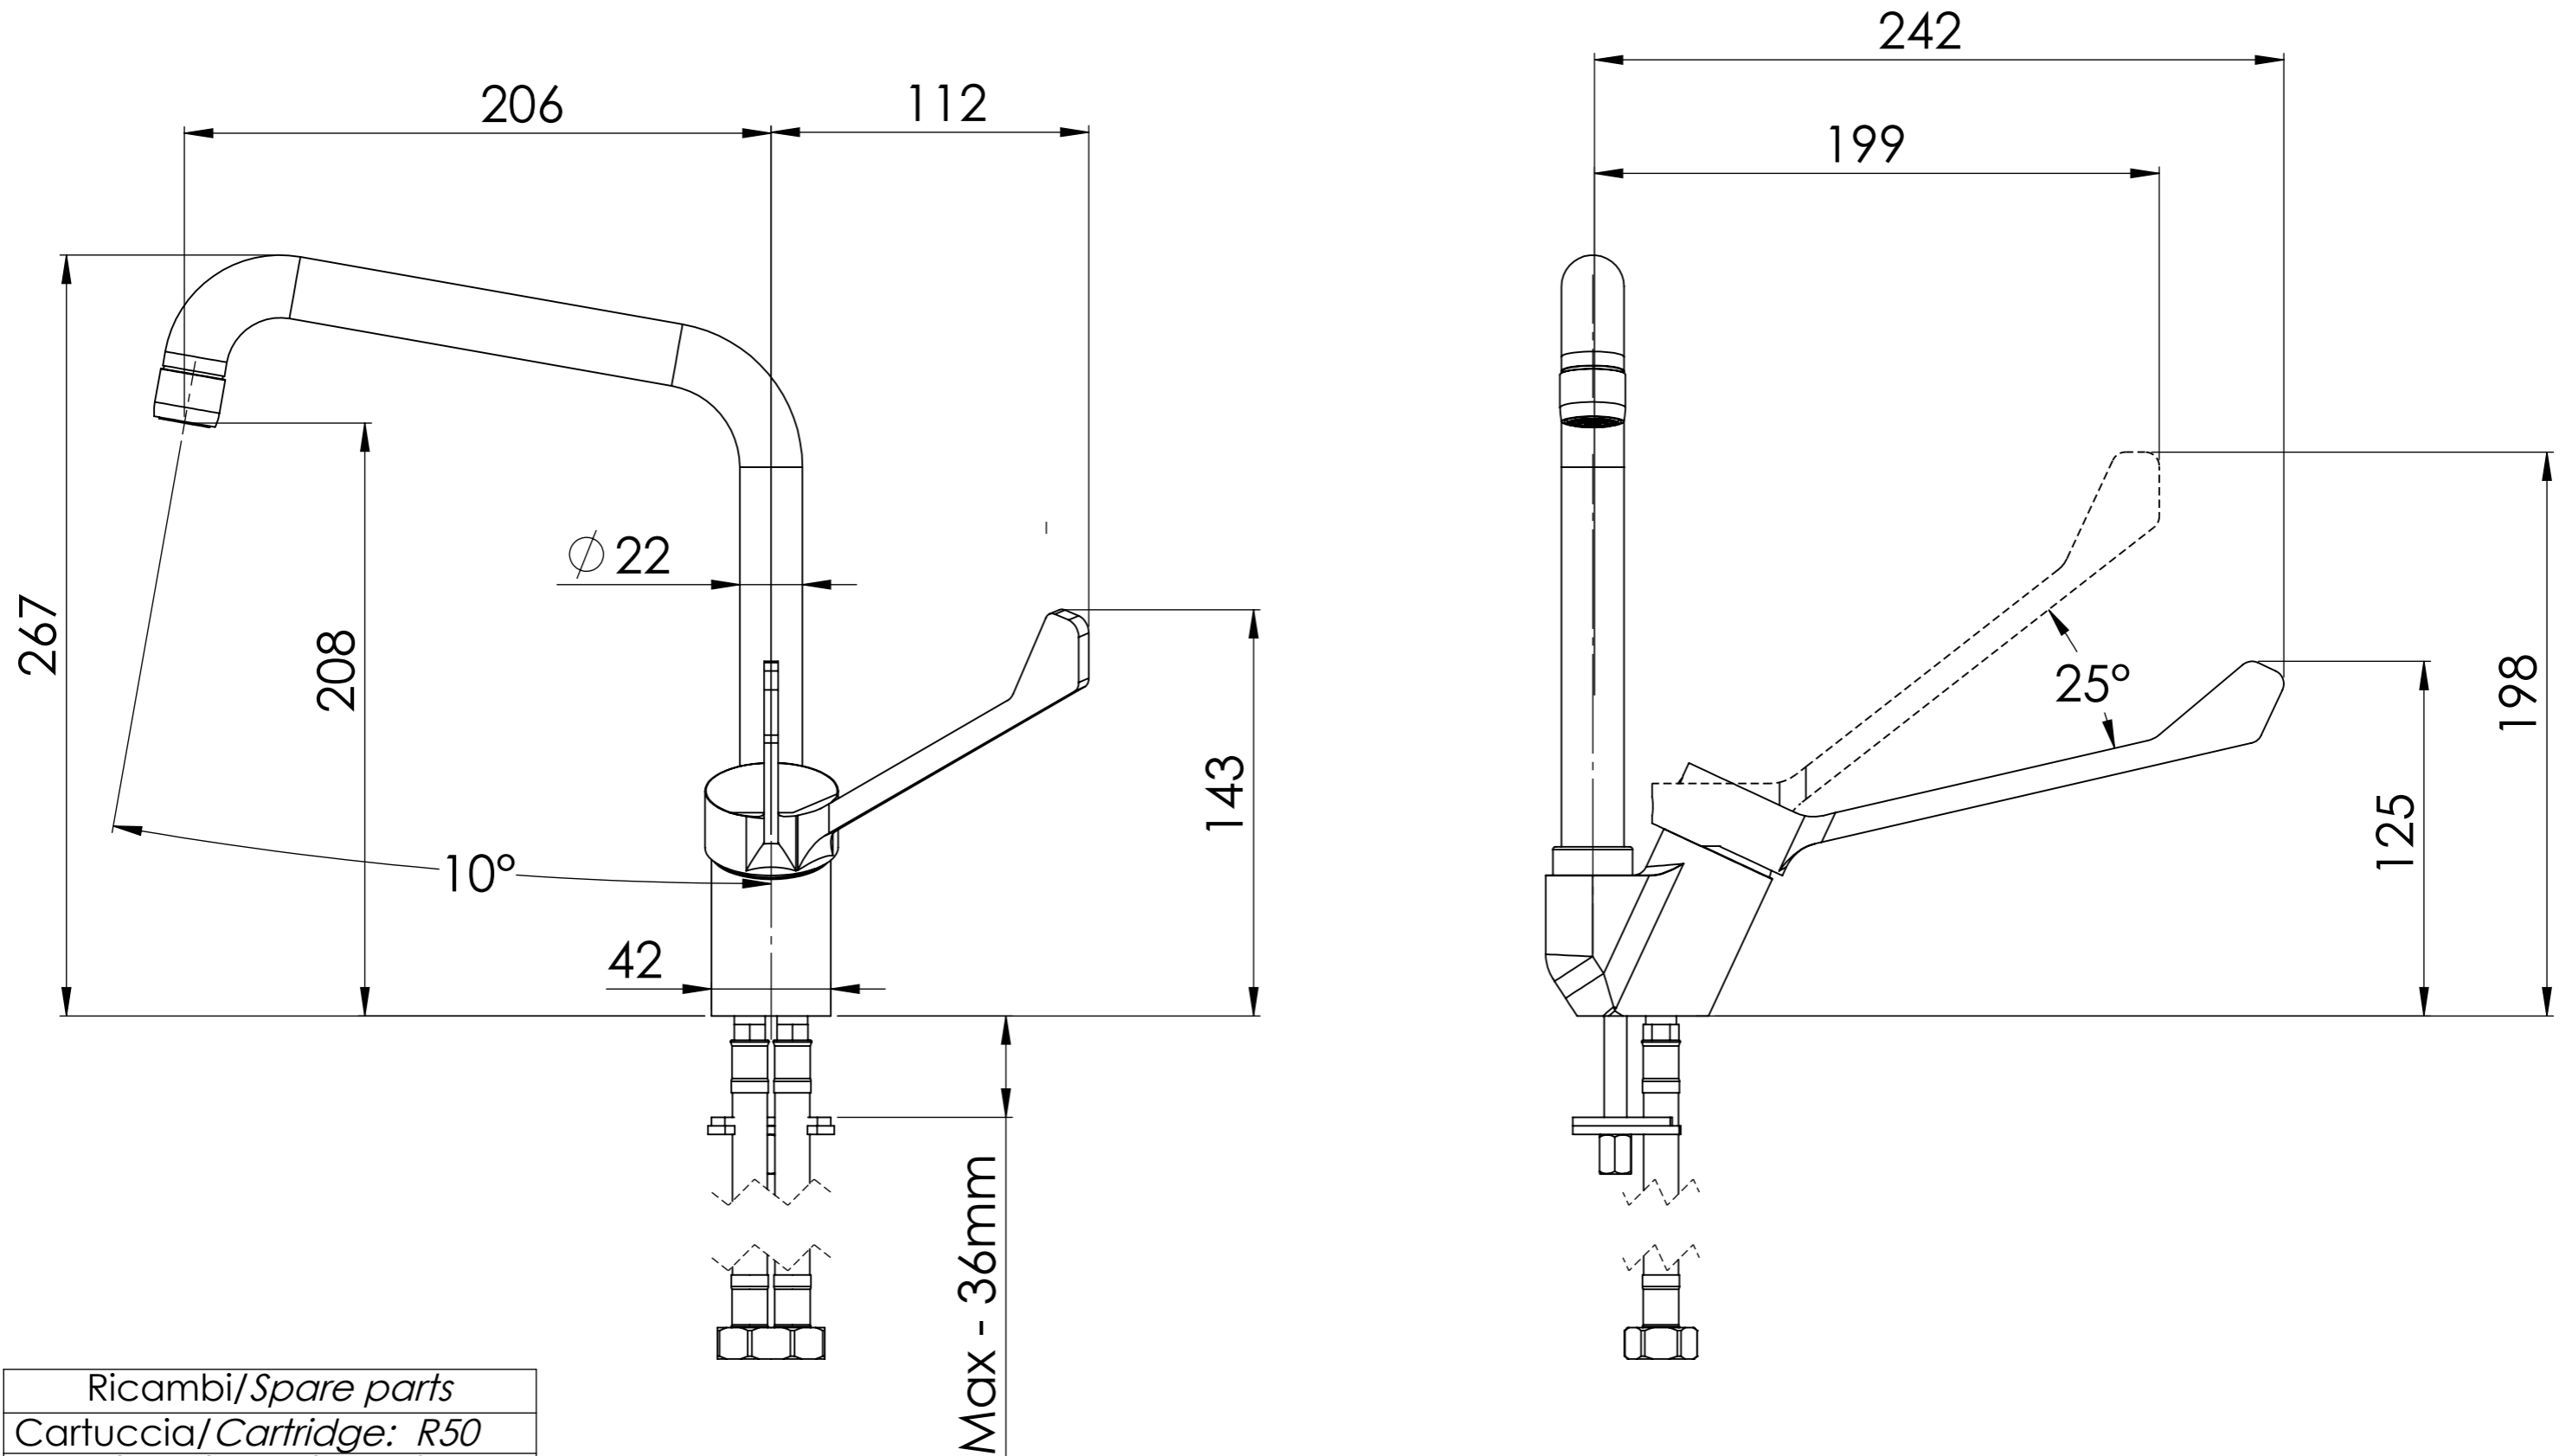

Descrizione: MONOCOMANDO CUCINA c/BOCCA ALTA "U" GIREVOLE 360°

Description: SINGLE-LEVER KITCHEN MIXER with HIGH "U" 360° SWIVEL SPOUT

Ricambi/Spare parts
Cartuccia/Cartridge: R50
Aeratore/Aerator: 81A