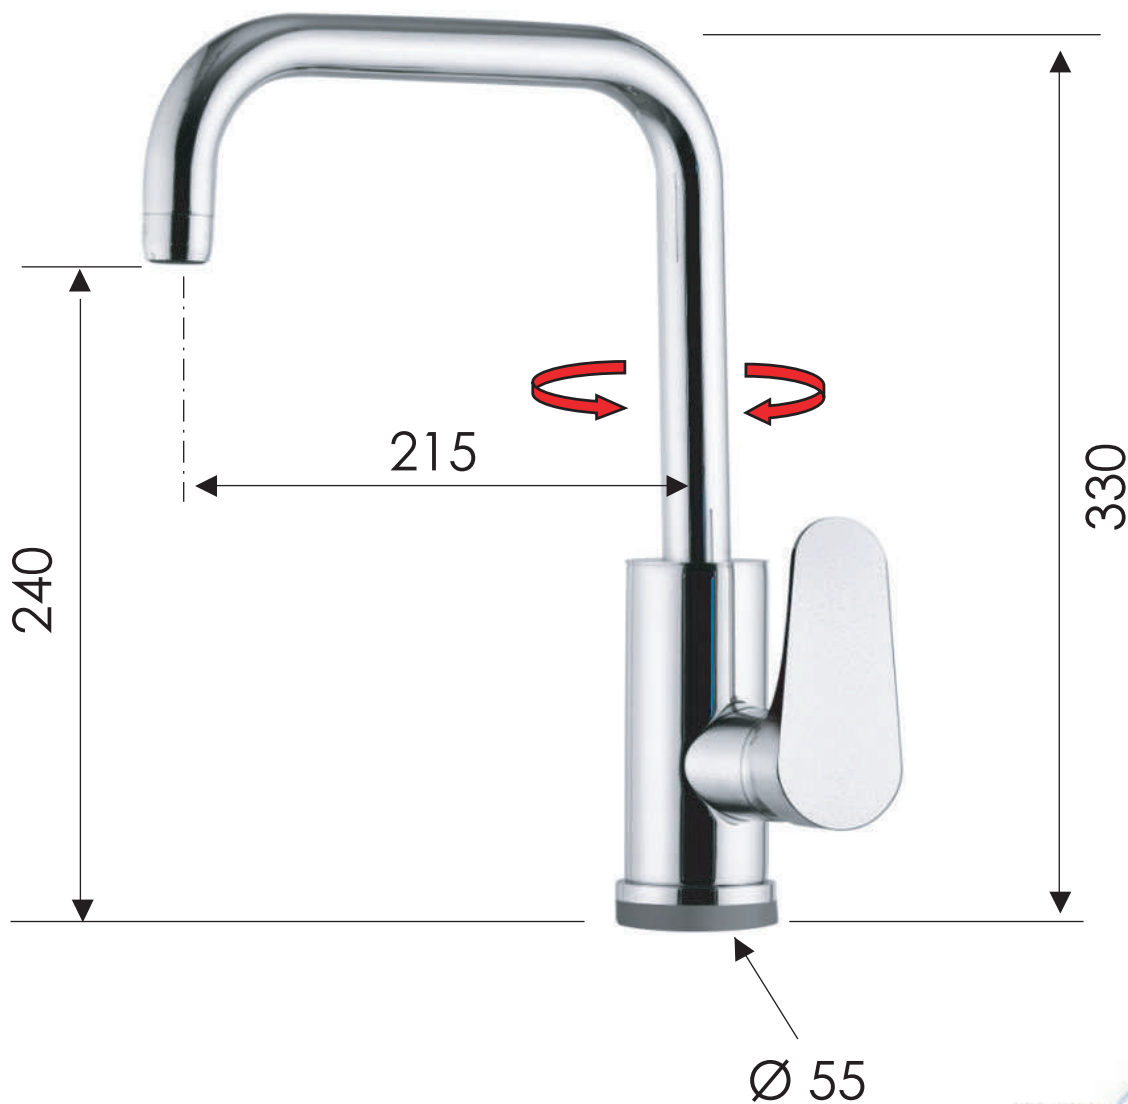

# REMER

RUBINETTERIE

SCHEDA TECNICA

ART. COD.

*TECHNICAL FEATURES*

**LT72U**

## MATERIALI / MATERIALS

OTTONE CROMATO / CHROME PLATED BRASS