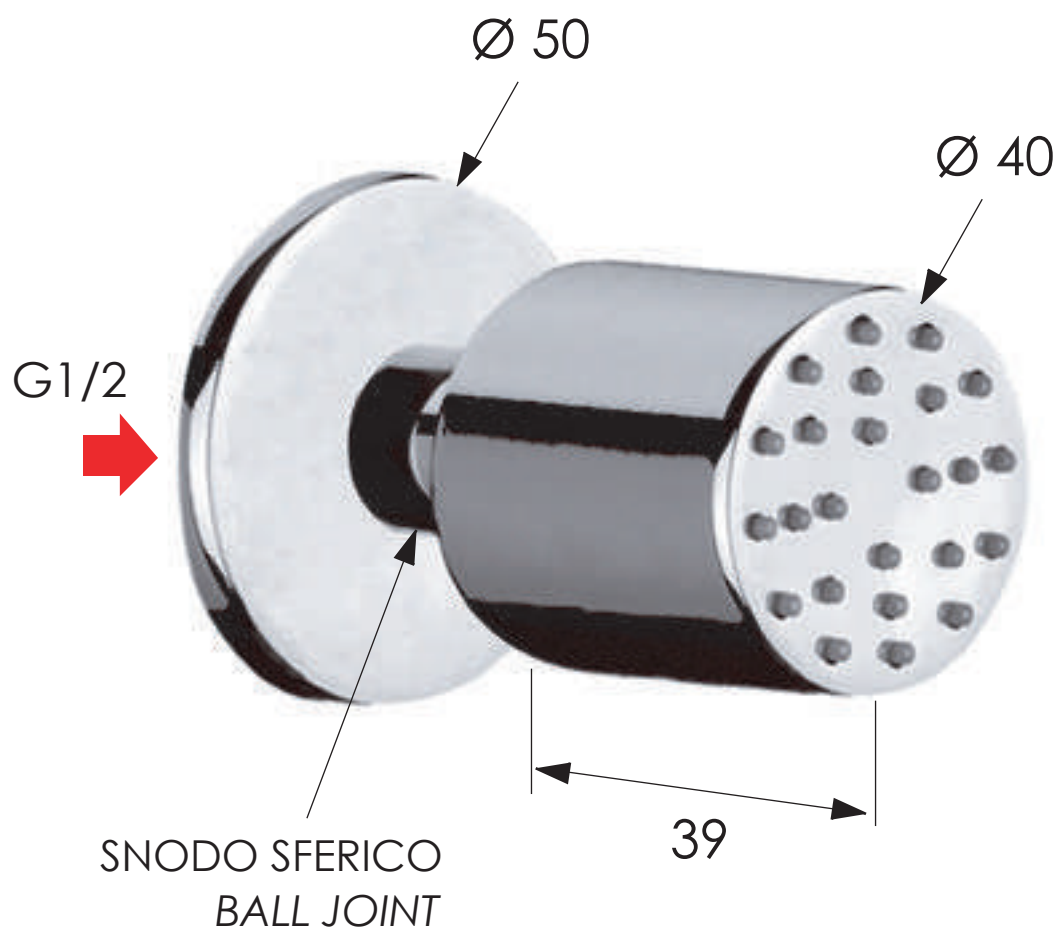

REMER

RUBINETTERIE

SCHEDA TECNICA

TECHNICAL FEATURES

ART. COD.

N34JET

MATERIALI / MATERIALS

OTTONE / BRASS CW614N