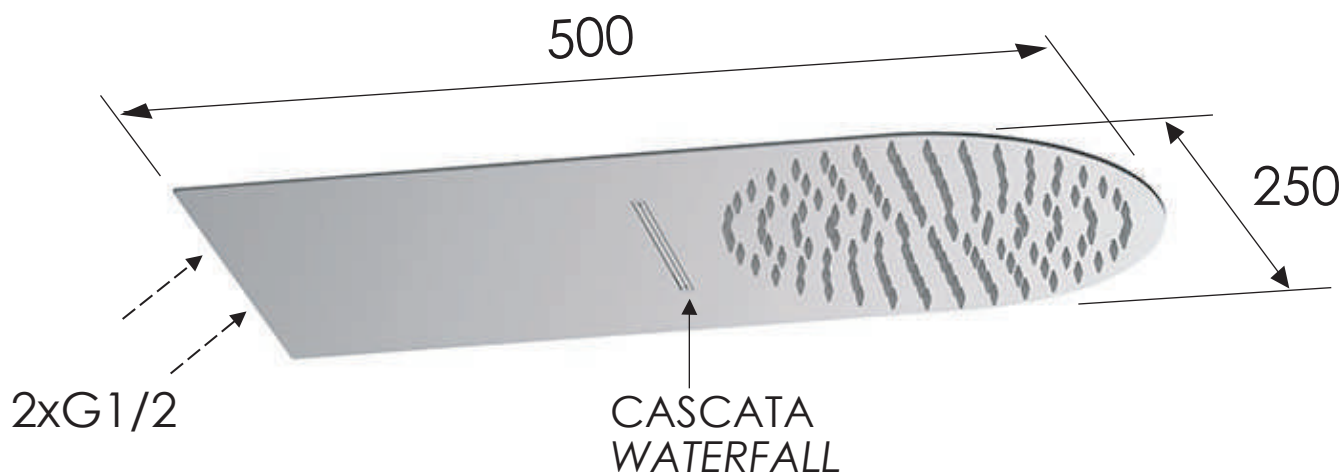

REMER

RUBINETTERIE

SCHEDA TECNICA

TECHNICAL FEATURES

ART. COD.

N937S02UFMCA

MATERIALI / MATERIALS

OTTONE CROMATO / CHROME PLATED BRASS