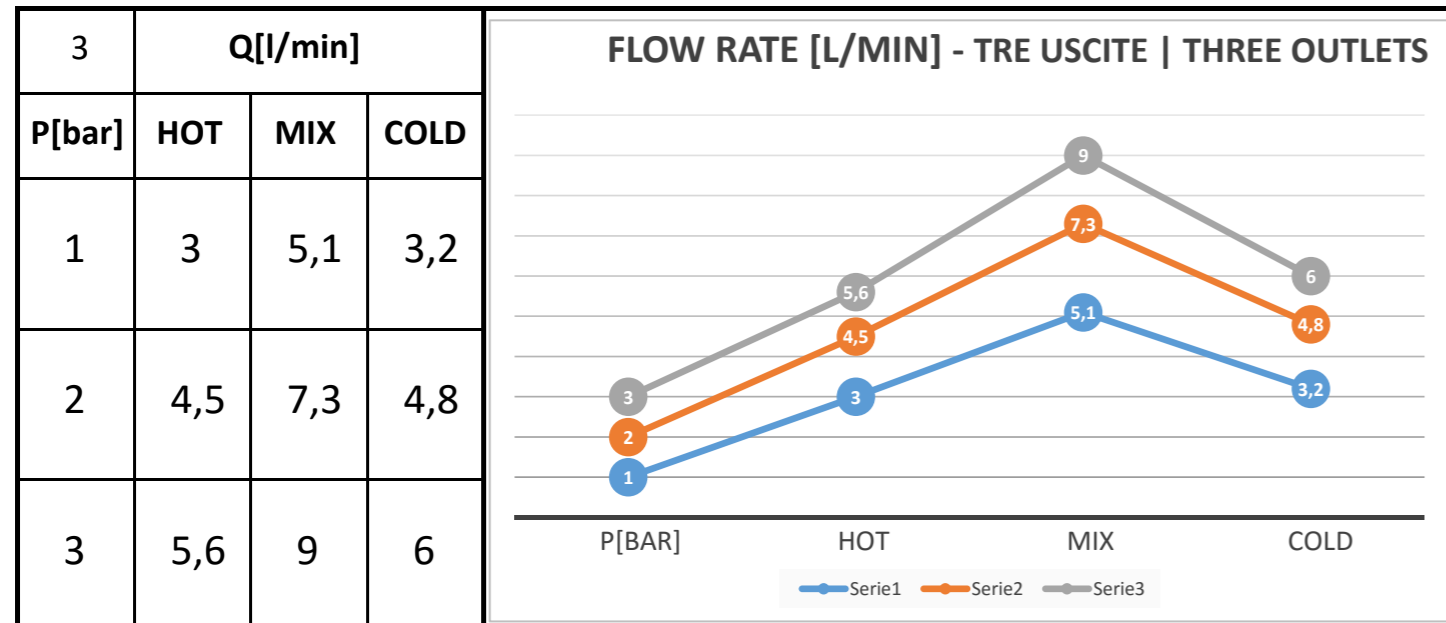

Descrizione: Miscelatore monocomando da incasso 3 vie a vitoni ceramici e cartuccia progressiva con piastre separate

Description: Single lever Built-in mixer with 3 ceramic valves, progressive cartridge and single plates

Ricambi/Spare parts	
Cartuccia/Cartridge:	P52N98
Vitoni/Valves:	76DX

Test effettuato con una sola uscita in scarico libero

The test was carried out with one free discharge outlet

Portate riferite alle singole uscite. Test effettuato con due uscite aperte contemporaneamente in scarico libero

Flow rates referring to individual outlets. The test was carried out with two free discharge outlets

Portate riferite alle singole uscite. Test effettuato con tre uscite aperte contemporaneamente in scarico libero

Flow rates referring to individual outlets. The test was carried out with three free discharge outlets