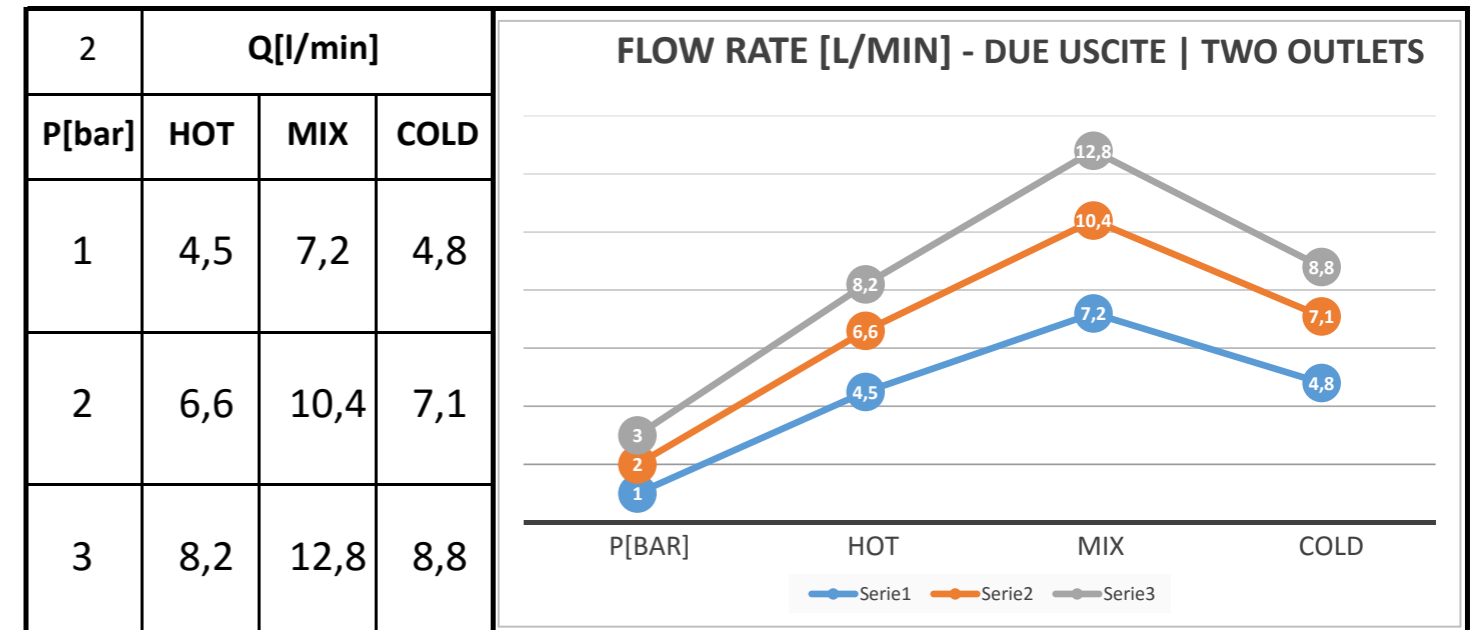

Descrizione: Miscelatore monocomando da incasso 3 vie a vitoni ceramici e cartuccia progressiva con piastre separate

Description: Single lever Built-in mixer with 3 ceramic valves, progressive cartridge and single plates

Ricambi/Spare parts	
Cartuccia/Cartridge:	P52N98
Vitoni/Valves:	76DX

Test effettuato con una sola uscita in scarico libero

The test was carried out with one free discharge outlet

Portate riferite alle singole uscite. Test effettuato con due uscite aperte contemporaneamente in scarico libero

Flow rates referring to individual outlets. The test was carried out with two free discharge outlets

Portate riferite alle singole uscite. Test effettuato con tre uscite aperte contemporaneamente in scarico libero

Flow rates referring to individual outlets. The test was carried out with three free discharge outlets