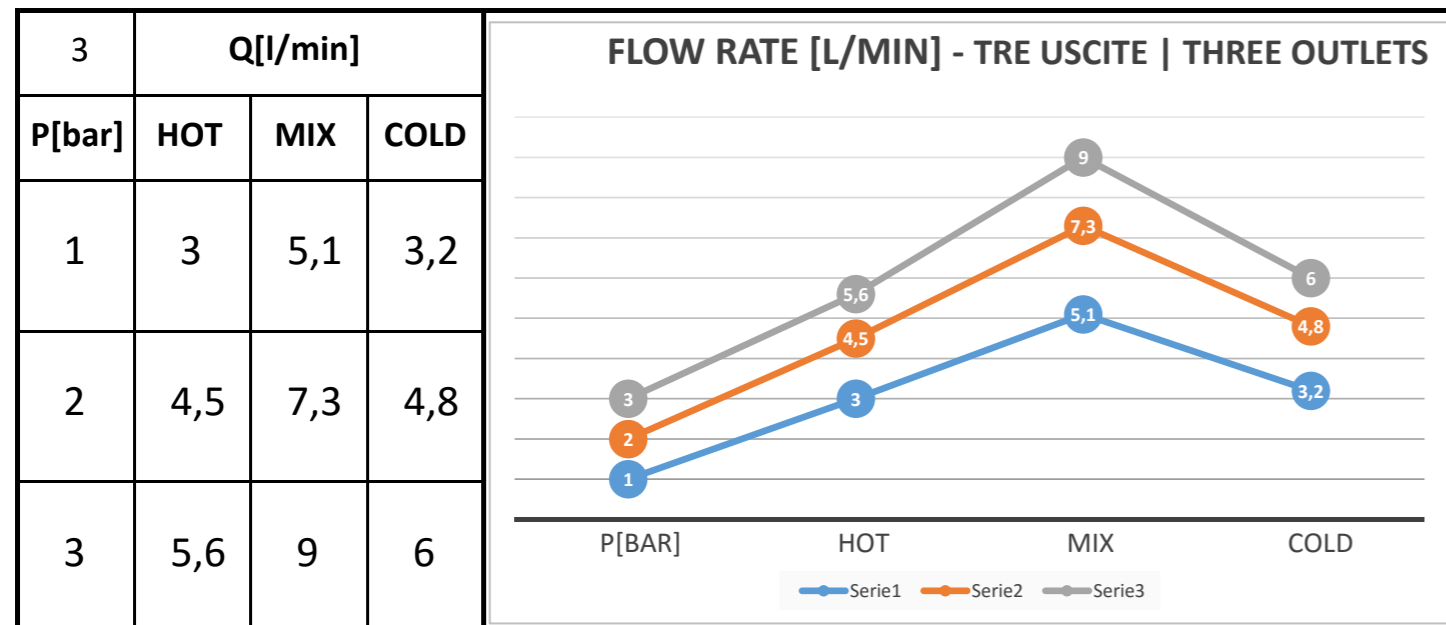

Descrizione: Miscelatore monocomando da incasso 3 vie a vitoni ceramici e cartuccia progressiva

Description: Single lever Built-in mixer with 3 ceramic valve and progressive cartridge

Ricambi/Spare parts	
Cartuccia/Cartridge:	P52N98
Vitoni/Valves:	76DX

Test effettuato con una sola uscita in scarico libero

The test was carried out with one free discharge outlet

Portate riferite alle singole uscite. Test effettuato con due uscite aperte contemporaneamente in scarico libero

Flow rates referring to individual outlets. The test was carried out with two free discharge outlets

Portate riferite alle singole uscite. Test effettuato con tre uscite aperte contemporaneamente in scarico libero

Flow rates referring to individual outlets. The test was carried out with three free discharge outlets