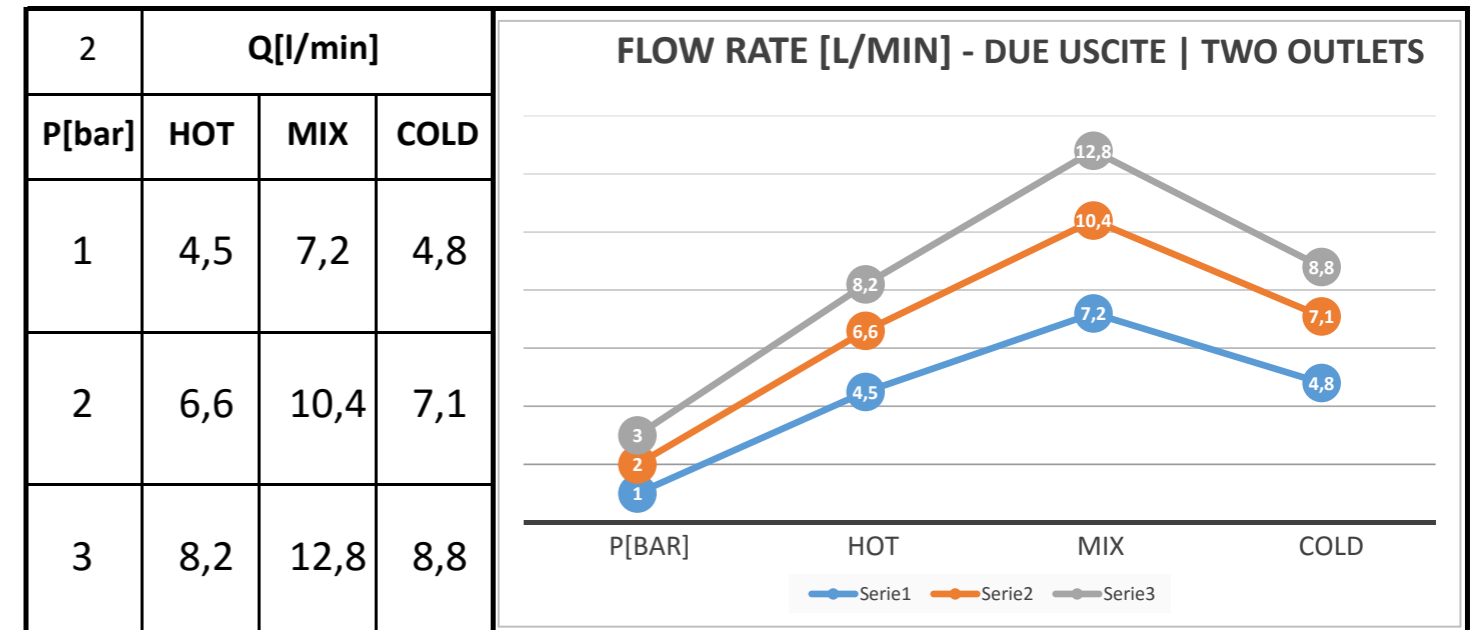

Descrizione: Miscelatore monocomando da incasso 4 vie a vitoni ceramici e cartuccia progressiva con piastre separate

Description: Single lever Built-in mixer with 4 ceramic valves, progressive cartridge and single plates

Ricambi/Spare parts	
Cartuccia/Cartridge:	P52N98
Vitoni/Valves:	76DX

Test effettuato con una sola uscita in scarico libero

The test was carried out with one free discharge outlet

Portate riferite alle singole uscite. Test effettuato con due uscite aperte contemporaneamente in scarico libero

Flow rates referring to individual outlets. The test was carried out with two free discharge outlets

Portate riferite alle singole uscite. Test effettuato con tre uscite aperte contemporaneamente in scarico libero

Flow rates referring to individual outlets. The test was carried out with three free discharge outlets