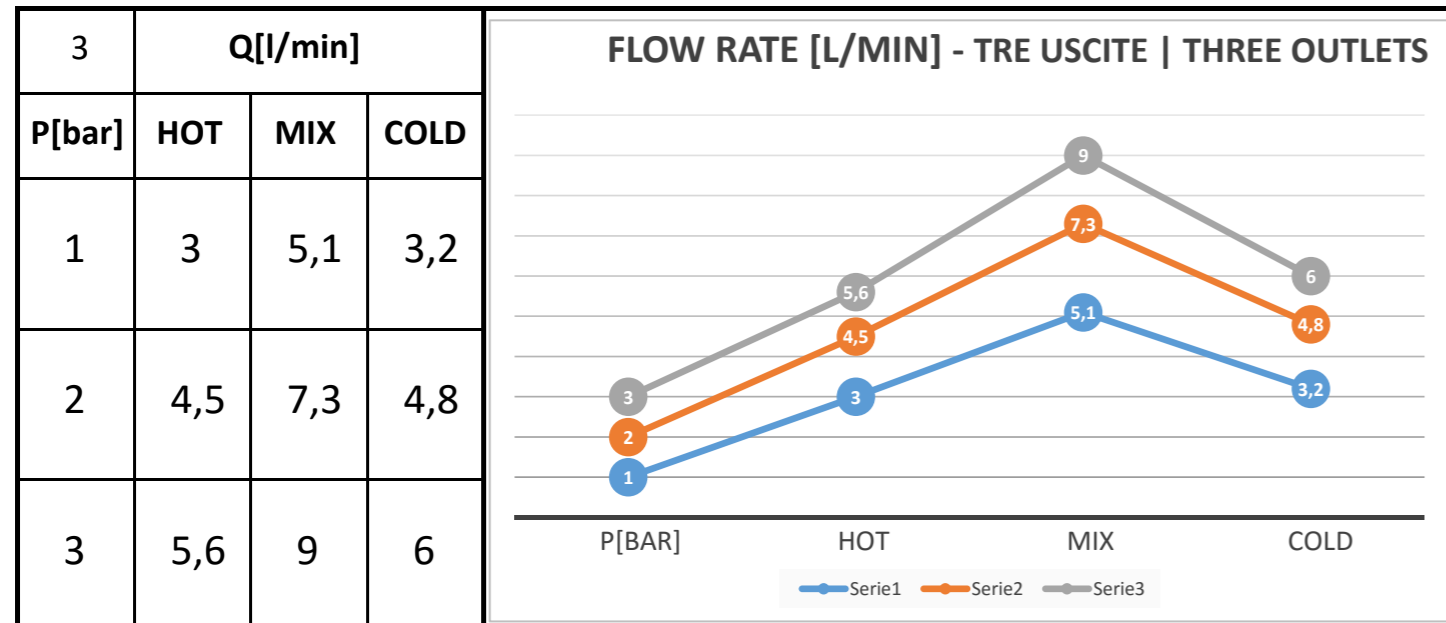

Descrizione: Miscelatore monocomando da incasso 4 vie a vitoni ceramici e cartuccia progressiva con piastre separate

Description: Single lever Built-in mixer with 4 ceramic valves, progressive cartridge and single plates

Ricambi/Spare parts	
Cartuccia/Cartridge:	P52N98
Vitoni/Valves:	76DX

Test effettuato con una sola uscita in scarico libero

The test was carried out with one free discharge outlet

Portate riferite alle singole uscite. Test effettuato con due uscite aperte contemporaneamente in scarico libero

Flow rates referring to individual outlets. The test was carried out with two free discharge outlets

Portate riferite alle singole uscite. Test effettuato con tre uscite aperte contemporaneamente in scarico libero

Flow rates referring to individual outlets. The test was carried out with three free discharge outlets