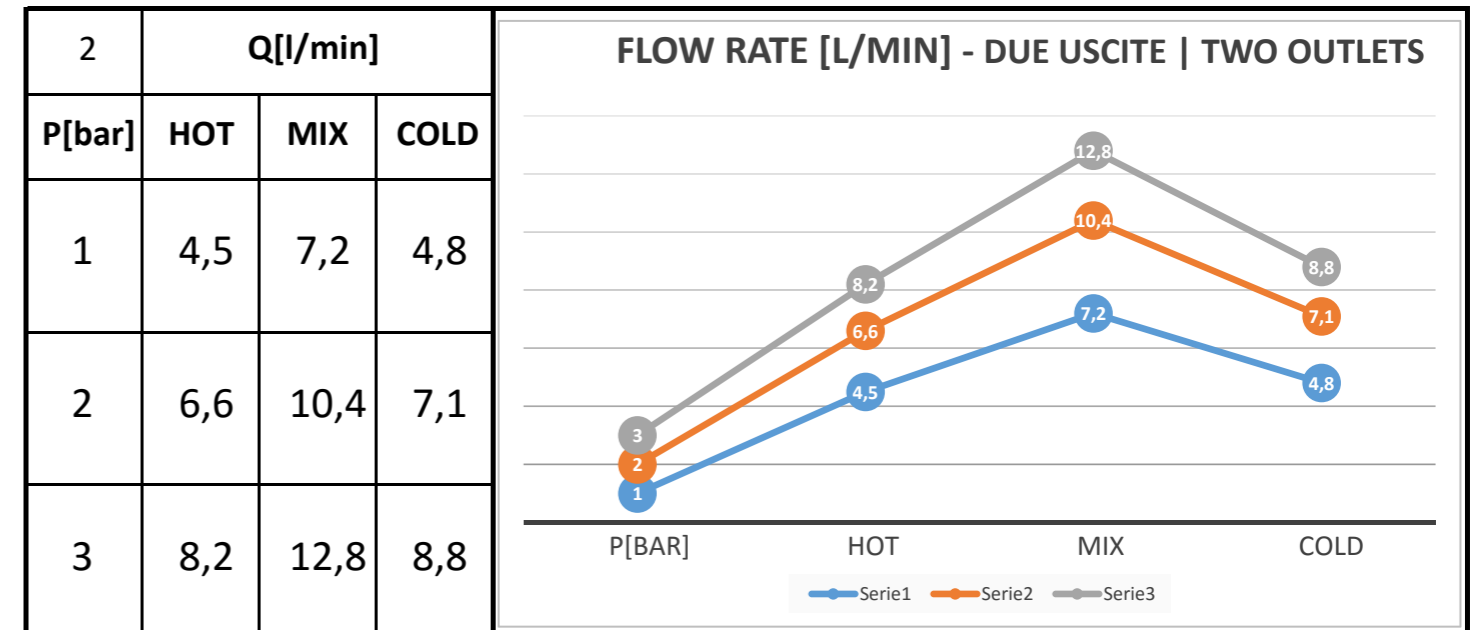

Descrizione: Miscelatore monocomando da incasso 4 vie a vitoni ceramici e cartuccia progressiva

Description: Single lever Built-in mixer with 4 ceramic valves and progressive cartridge

Ricambi/Spare parts	
Cartuccia/Cartridge:	P52N98
Vitoni/Valves:	76DX

Test effettuato con una sola uscita in scarico libero

The test was carried out with one free discharge outlet

Portate riferite alle singole uscite. Test effettuato con due uscite aperte contemporaneamente in scarico libero

Flow rates referring to individual outlets. The test was carried out with two free discharge outlets

Portate riferite alle singole uscite. Test effettuato con tre uscite aperte contemporaneamente in scarico libero

Flow rates referring to individual outlets. The test was carried out with three free discharge outlets