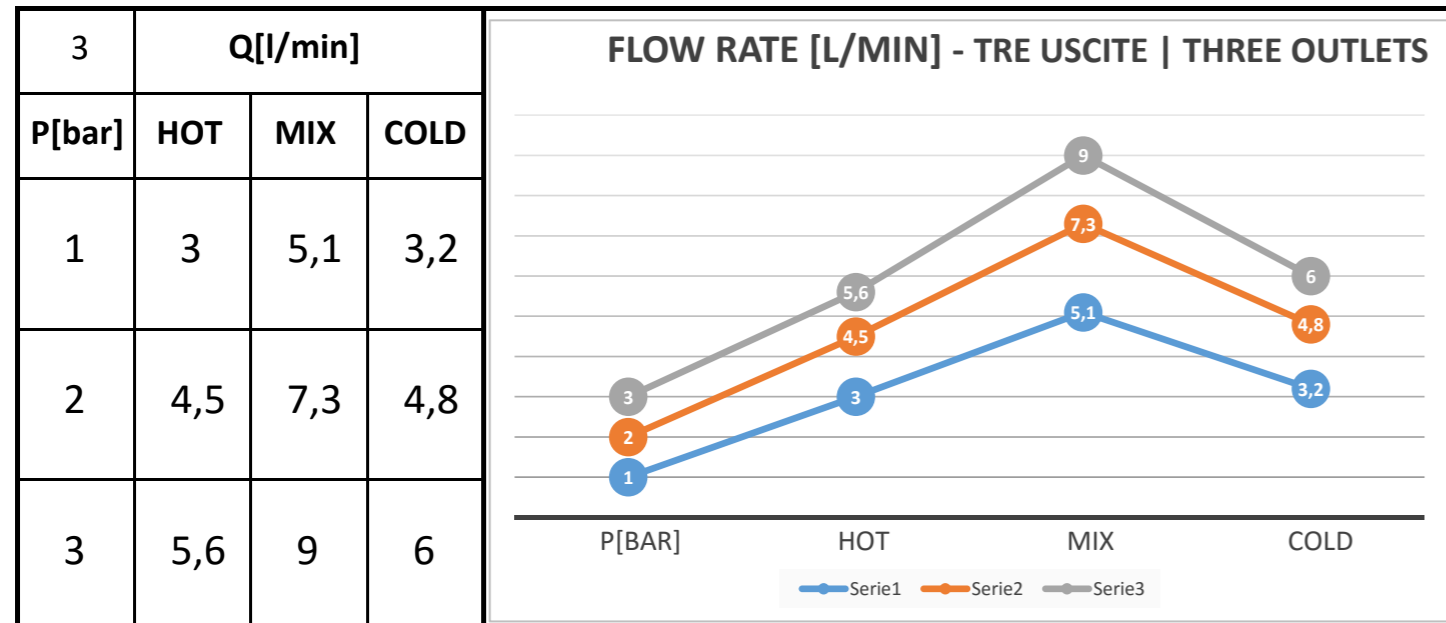

Descrizione: Miscelatore monocomando da incasso 4 vie a vitoni ceramici e cartuccia progressiva

Description: Single lever Built-in mixer with 4 ceramic valves and progressive cartridge

Ricambi/Spare parts	
Cartuccia/Cartridge:	P52N98
Vitoni/Valves:	76DX

Test effettuato con una sola uscita in scarico libero

The test was carried out with one free discharge outlet

Portate riferite alle singole uscite. Test effettuato con due uscite aperte contemporaneamente in scarico libero

Flow rates referring to individual outlets. The test was carried out with two free discharge outlets

Portate riferite alle singole uscite. Test effettuato con tre uscite aperte contemporaneamente in scarico libero

Flow rates referring to individual outlets. The test was carried out with three free discharge outlets