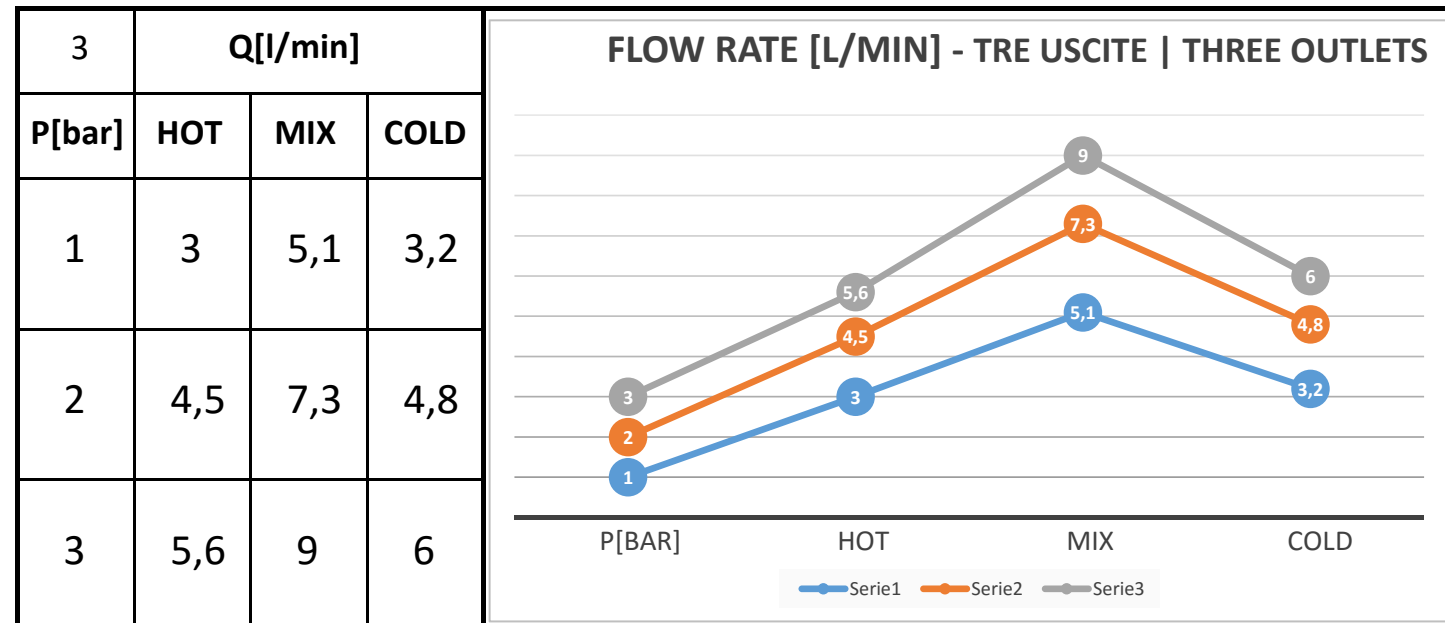

Descrizione: Miscelatore monocomando da incasso 5 vie a vitoni ceramici e cartuccia progressiva con piastre separate

Description: Single lever Built-in mixer with 5 ceramic valves, progressive cartridge and single plates

Ricambi/ Spare parts	
Cartuccia/ Cartridge:	P52N98
Vitoni/ Valves:	76DX

Test effettuato con una sola uscita in scarico libero

The test was carried out with one free discharge outlet

Portate riferite alle singole uscite. Test effettuato con due uscite aperte contemporaneamente in scarico libero

Flow rates referring to individual outlets. The test was carried out with two free discharge outlets

Portate riferite alle singole uscite. Test effettuato con tre uscite aperte contemporaneamente in scarico libero

Flow rates referring to individual outlets. The test was carried out with three free discharge outlets