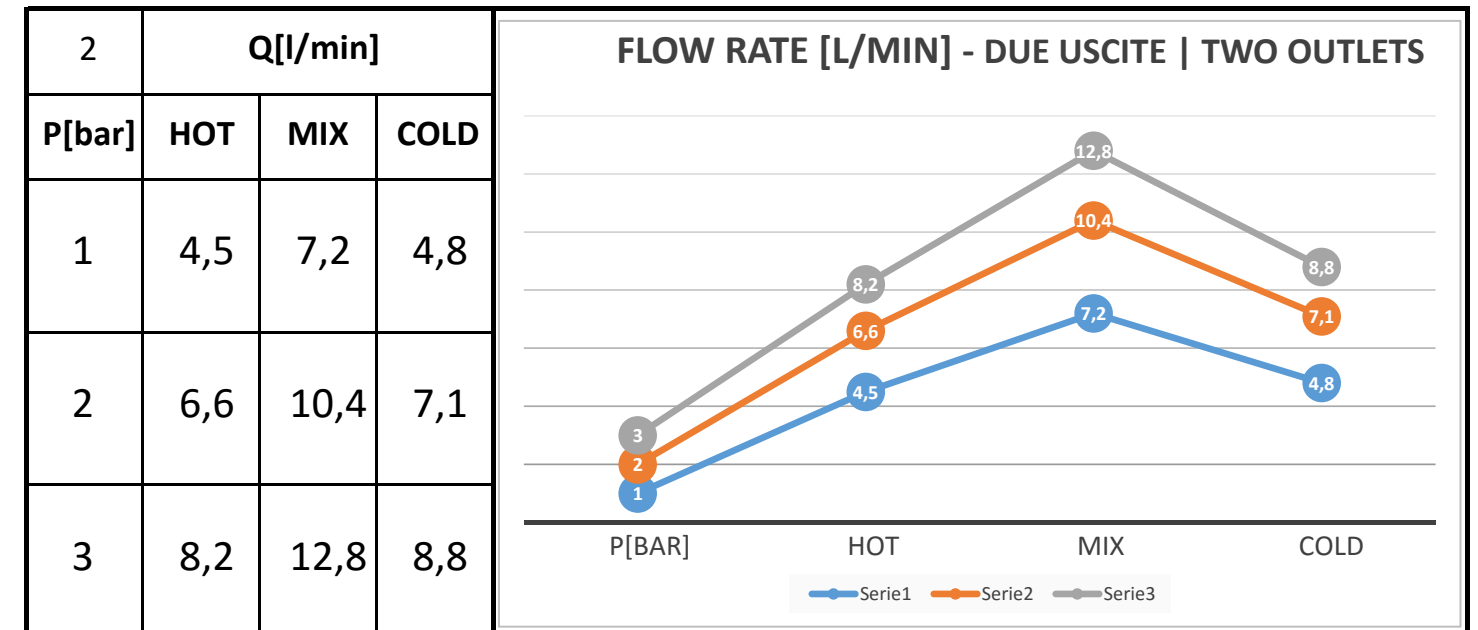

Descrizione: Miscelatore monocomando da incasso 5 vie a vitoni ceramici e cartuccia progressiva con piastre separate

Description: Single lever Built-in mixer with 5 ceramic valves, progressive cartridge and single plates

Ricambi/ Spare parts	
Cartuccia/ Cartridge:	P52N98
Vitoni/ Valves:	76DX

Test effettuato con una sola uscita in scarico libero

The test was carried out with one free discharge outlet

Portate riferite alle singole uscite. Test effettuato con due uscite aperte contemporaneamente in scarico libero

Flow rates referring to individual outlets. The test was carried out with two free discharge outlets

Portate riferite alle singole uscite. Test effettuato con tre uscite aperte contemporaneamente in scarico libero

Flow rates referring to individual outlets. The test was carried out with three free discharge outlets