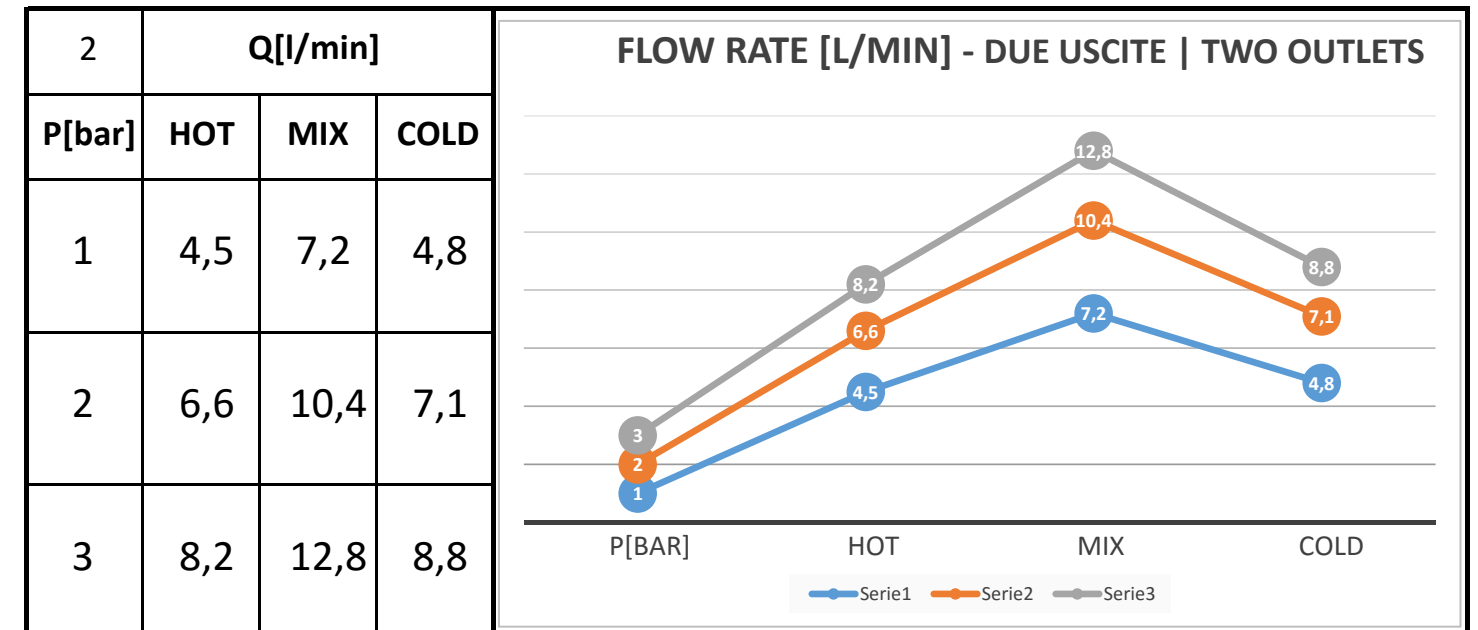

Descrizione: Miscelatore monocomando da incasso 5 vie a vitoni ceramici e cartuccia progressiva

Description: Single lever Built-in mixer with 5 ceramic valves and progressive cartridge

Ricambi/Spare parts	
Cartuccia/Cartridge:	P52N98
Vitoni/Valves:	76DX

Test effettuato con una sola uscita in scarico libero

The test was carried out with one free discharge outlet

Portate riferite alle singole uscite. Test effettuato con due uscite aperte contemporaneamente in scarico libero

Flow rates referring to individual outlets. The test was carried out with two free discharge outlets

Portate riferite alle singole uscite. Test effettuato con tre uscite aperte contemporaneamente in scarico libero

Flow rates referring to individual outlets. The test was carried out with three free discharge outlets