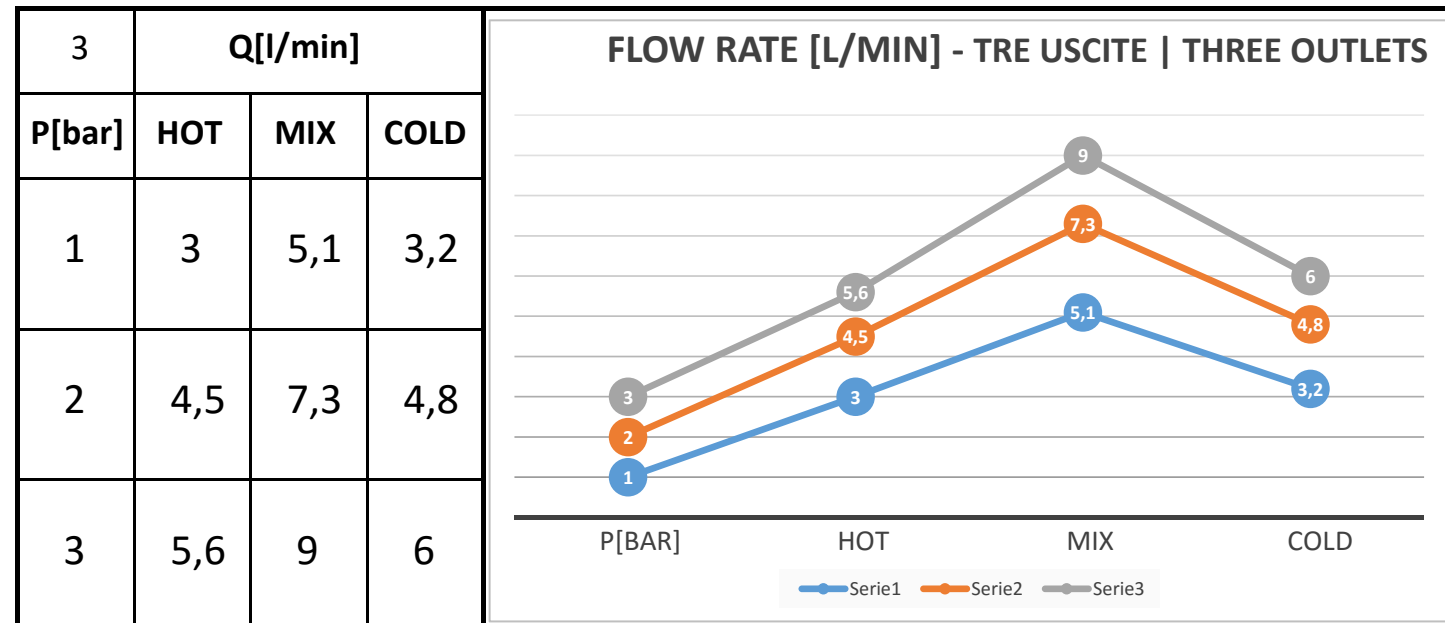

Descrizione: Miscelatore monocomando da incasso 5 vie a vitoni ceramici e cartuccia progressiva

Description: Single lever Built-in mixer with 5 ceramic valves and progressive cartridge

Ricambi/Spare parts	
Cartuccia/Cartridge:	P52N98
Vitoni/Valves:	76DX

Test effettuato con una sola uscita in scarico libero

The test was carried out with one free discharge outlet

Portate riferite alle singole uscite. Test effettuato con due uscite aperte contemporaneamente in scarico libero

Flow rates referring to individual outlets. The test was carried out with two free discharge outlets

Portate riferite alle singole uscite. Test effettuato con tre uscite aperte contemporaneamente in scarico libero

Flow rates referring to individual outlets. The test was carried out with three free discharge outlets