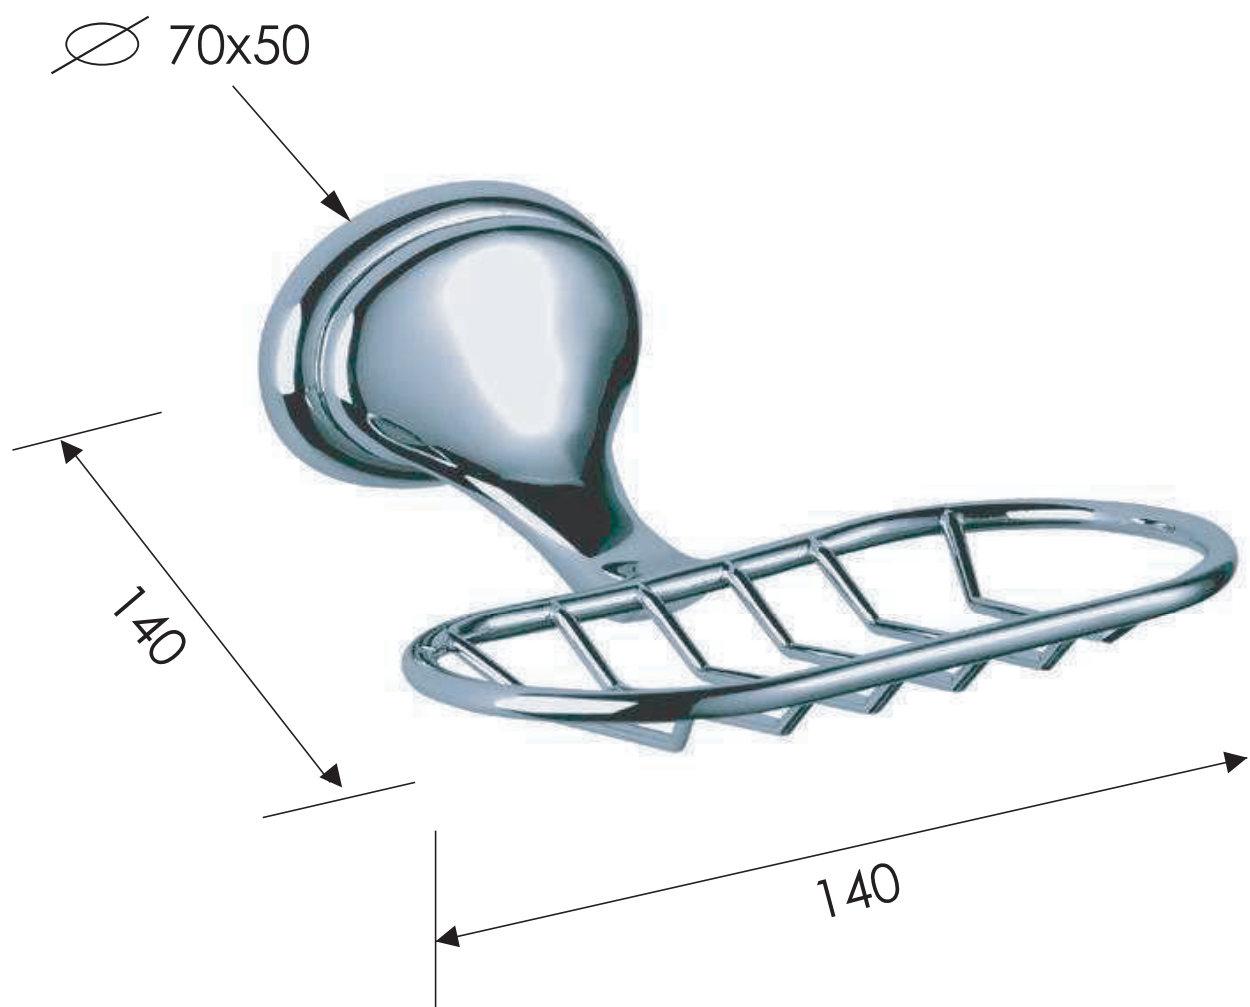

REMER

RUBINETTERIE

SCHEDA TECNICA

ART. COD.

TECHNICAL FEATURES

NV11

MATERIALI / MATERIALS

OTTONE CROMATO / CHROME PLATED BRASS
ZAMA