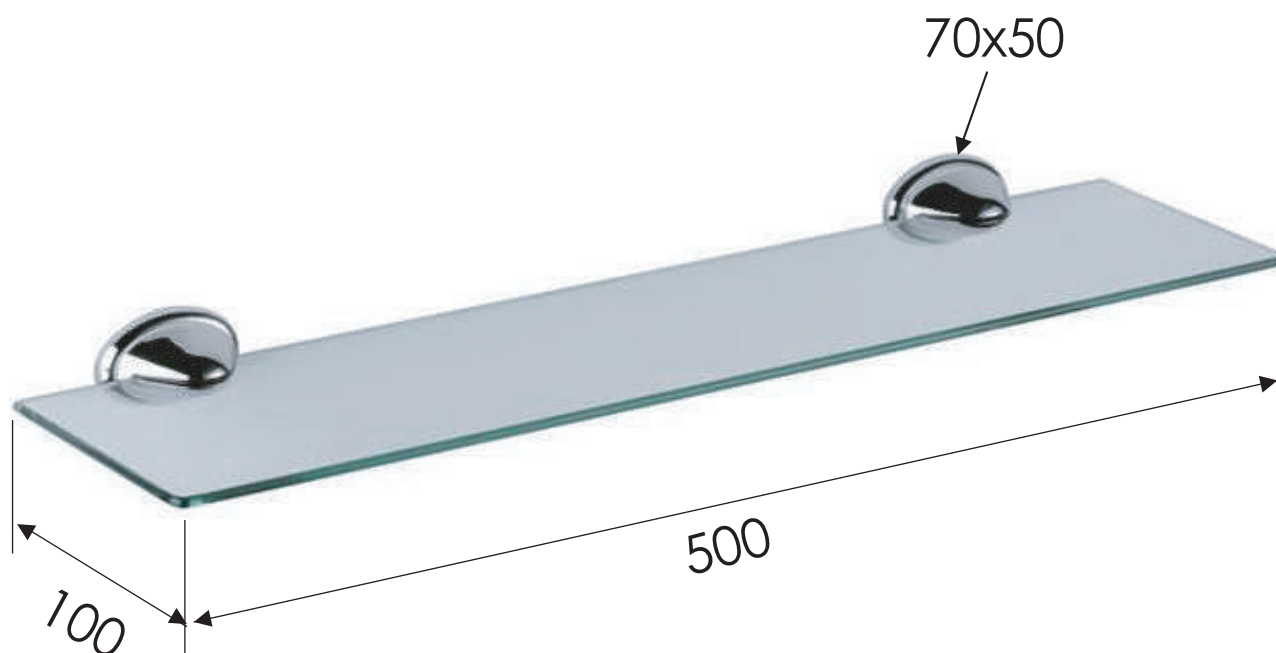

REMER

RUBINETTERIE

SCHEDA TECNICA

ART. COD.

TECHNICAL FEATURES

NV20

MATERIALI / MATERIALS

OTTONE CROMATO / CHROME PLATED BRASS