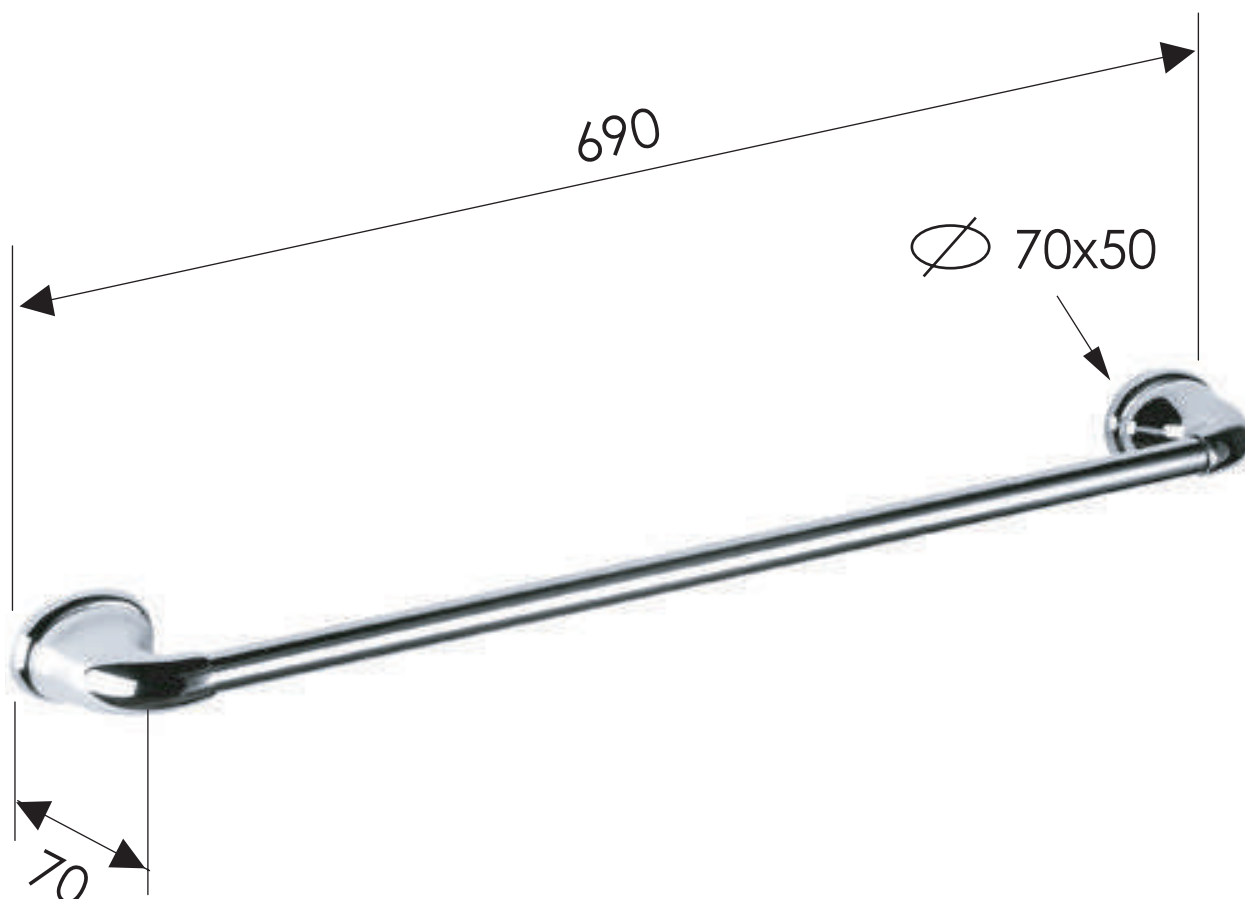

REMER

RUBINETTERIE

SCHEDA TECNICA

ART. COD.

TECHNICAL FEATURES

NV30

MATERIALI / MATERIALS

OTTONE CROMATO / CHROME PLATED BRASS