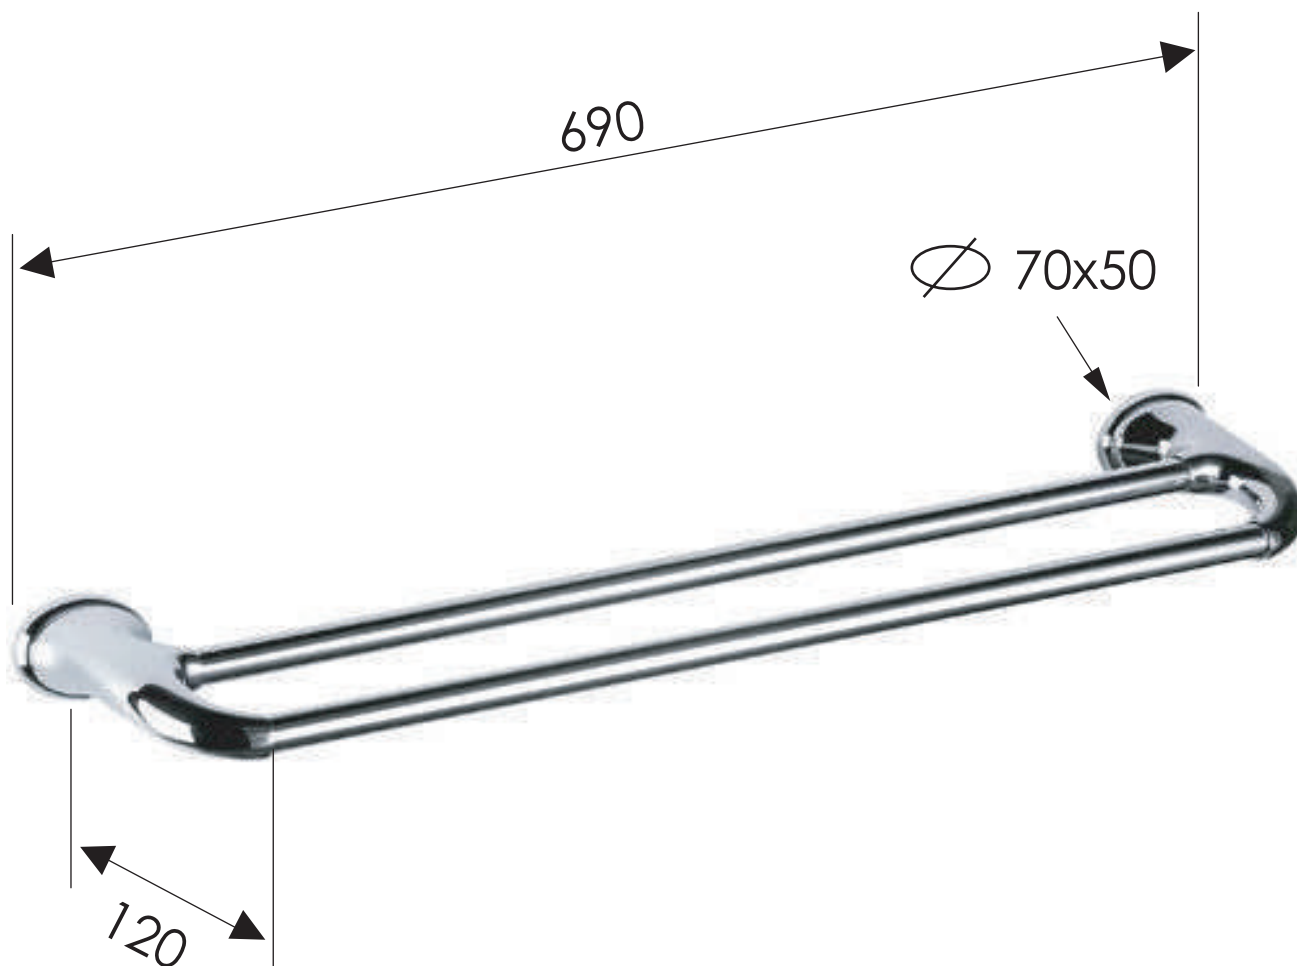

REMER

RUBINETTERIE

SCHEDA TECNICA

ART. COD.

TECHNICAL FEATURES

NV33

MATERIALI / MATERIALS

OTTONE CROMATO / CHROME PLATED BRASS