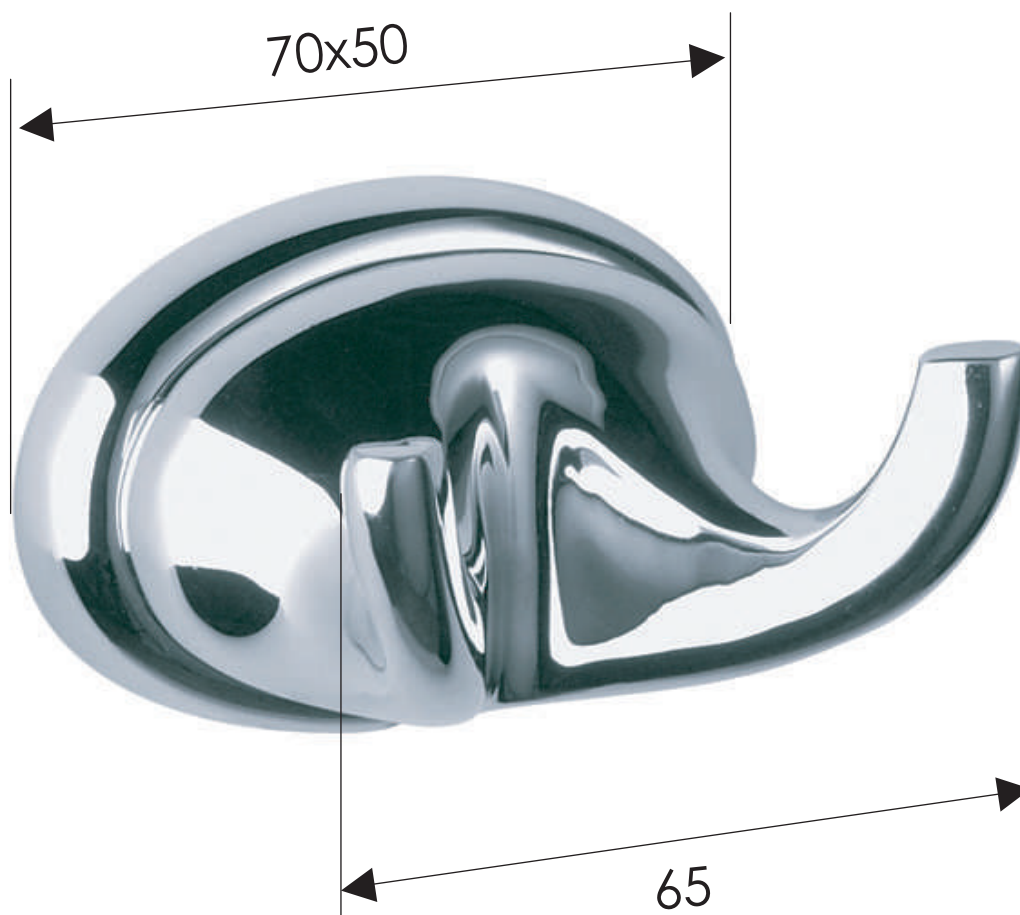

REMER

RUBINETTERIE

SCHEDA TECNICA

ART. COD.

TECHNICAL FEATURES

NV50

MATERIALI / MATERIALS

OTTONE CROMATO / CHROME PLATED BRASS