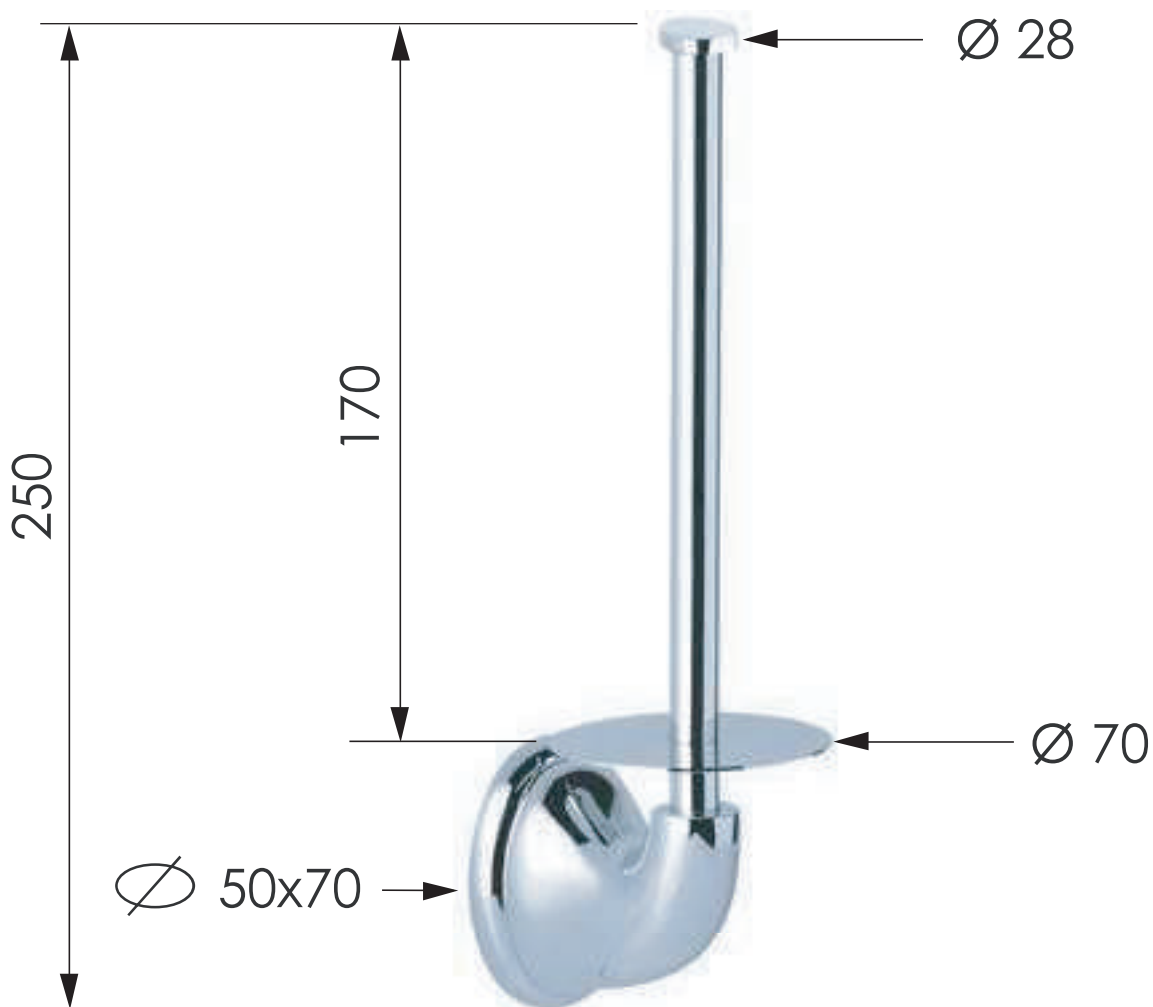

REMER

RUBINETTERIE

SCHEDA TECNICA

TECHNICAL FEATURES

ART. COD.

NV62

MATERIALI / MATERIALS

OTTONE CROMATO / CHROME PLATED BRASS