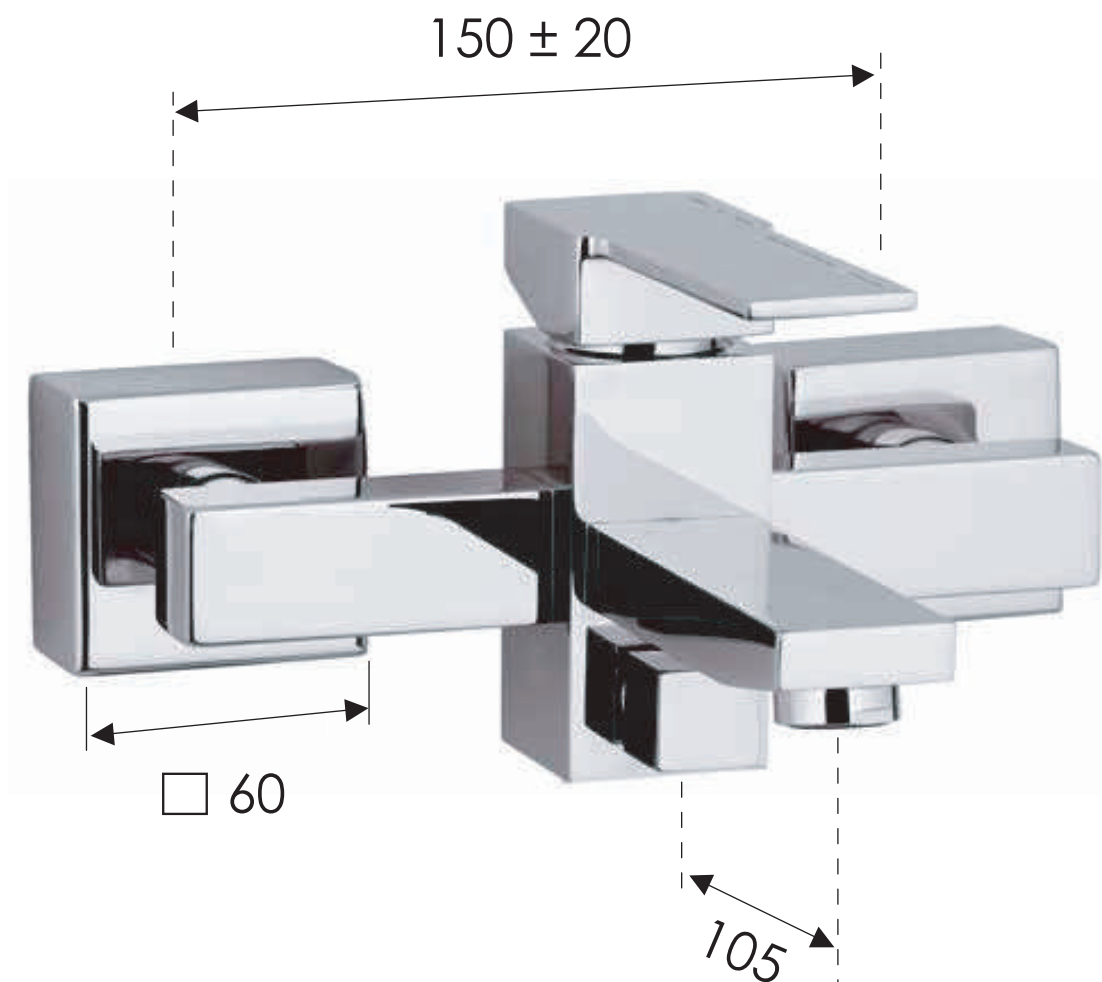

REMER

RUBINETTERIE

SCHEDA TECNICA

TECHNICAL FEATURES

ART. COD.

Q05

MATERIALI / MATERIALS

OTTONE CROMATO / CHROME PLATED BRASS