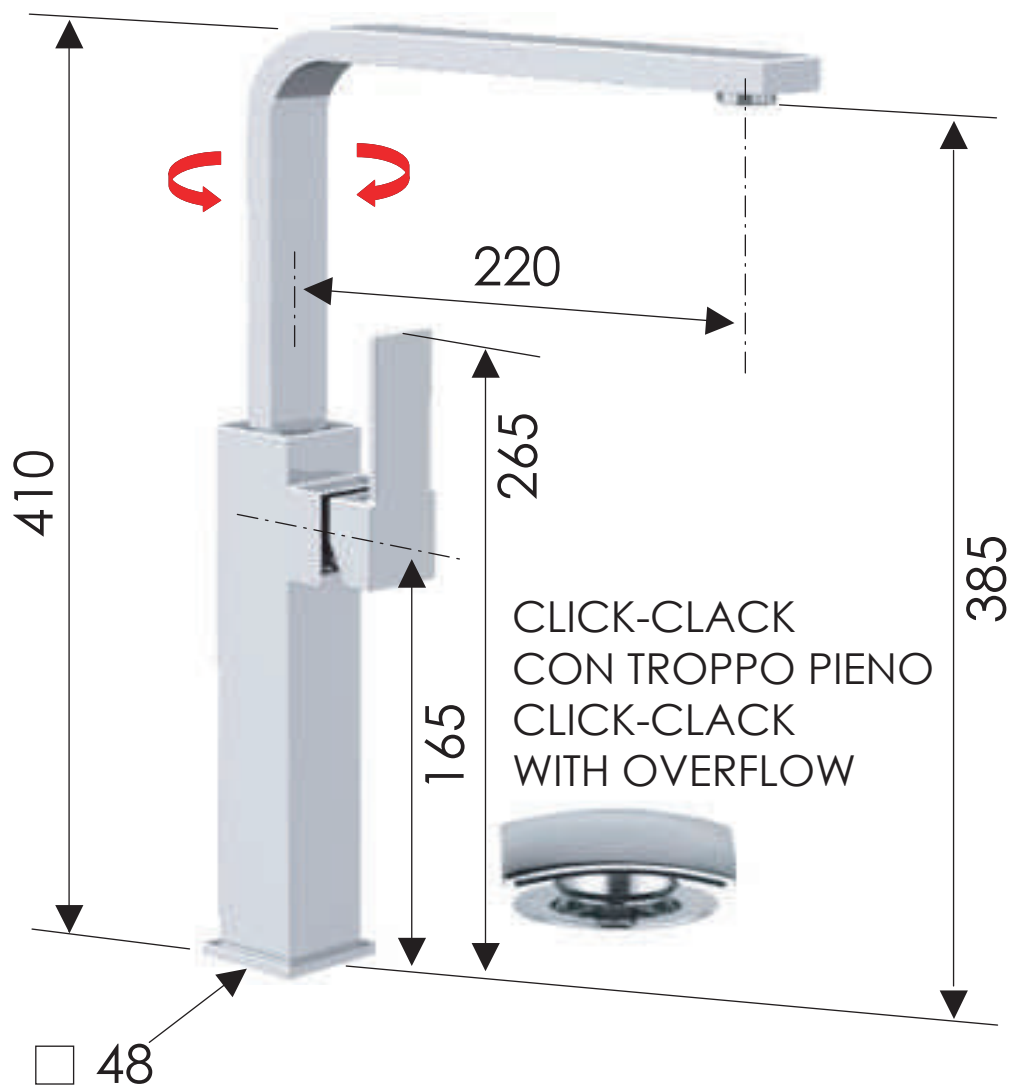

# REMER

RUBINETTERIE

SCHEDA TECNICA

TECHNICAL FEATURES

ART. COD.

**Q10GLXL**

## MATERIALI / MATERIALS

OTTONE CROMATO / CHROME PLATED BRASS