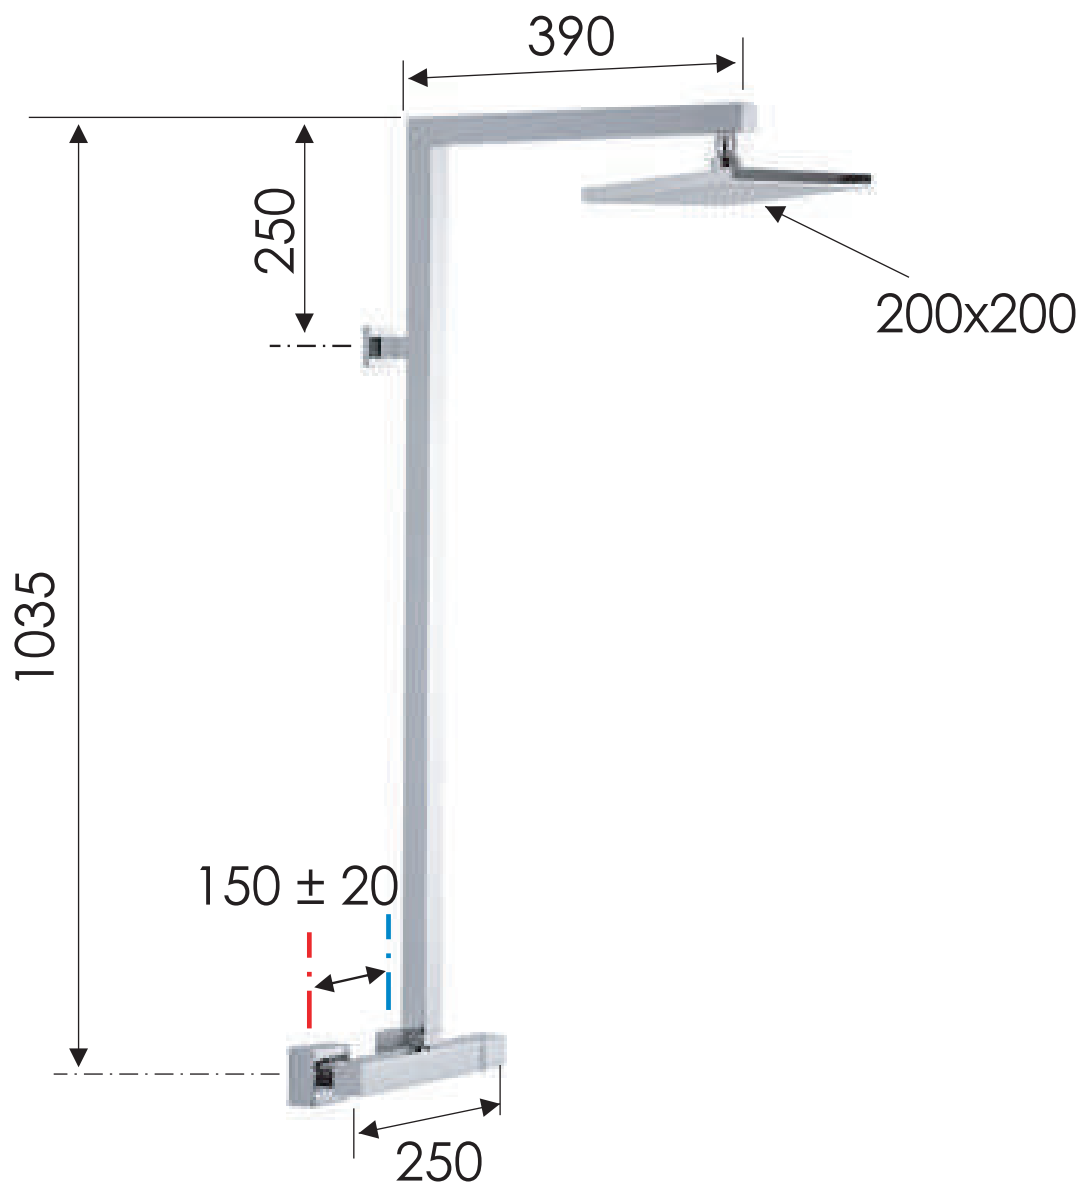

# REMER

RUBINETTERIE

SCHEDA TECNICA

TECHNICAL FEATURES

ART. COD.

**Q36**

## MATERIALI / MATERIALS

OTTONE CROMATO / CHROME PLATED BRASS