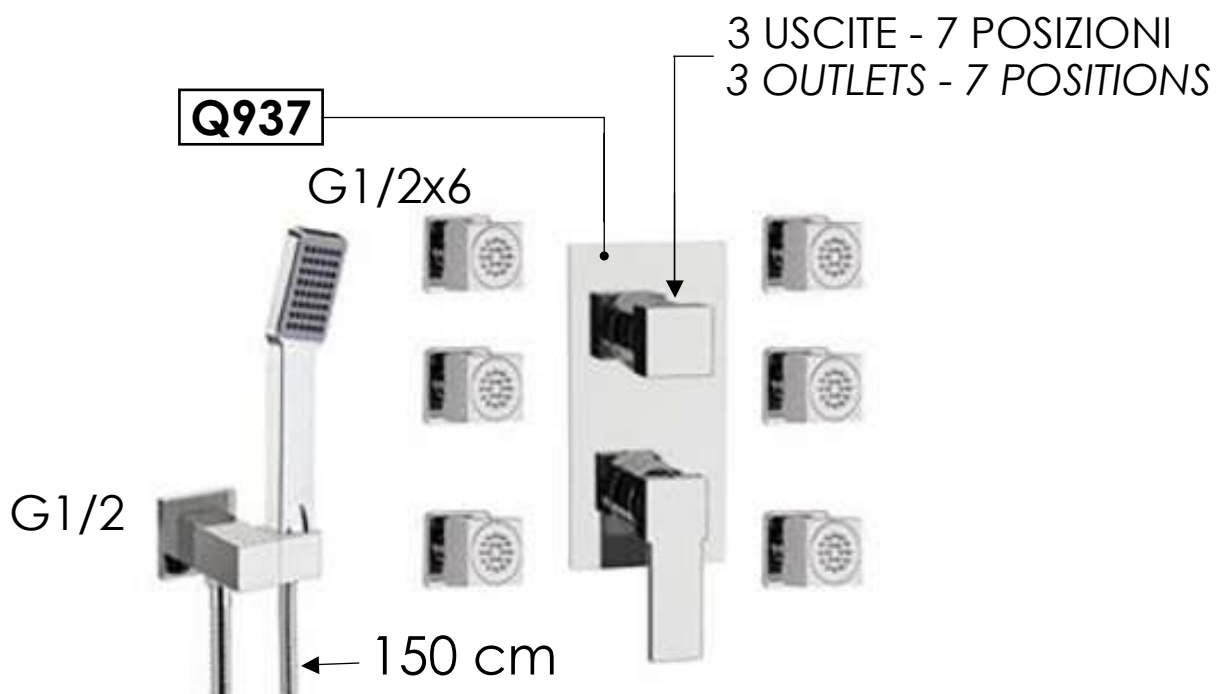

REMER

RUBINETTERIE

SCHEDA TECNICA

TECHNICAL FEATURES

ART. COD.

Q937S02

MATERIALI / MATERIALS

OTTONE CROMATO / CHROME PLATED BRASS