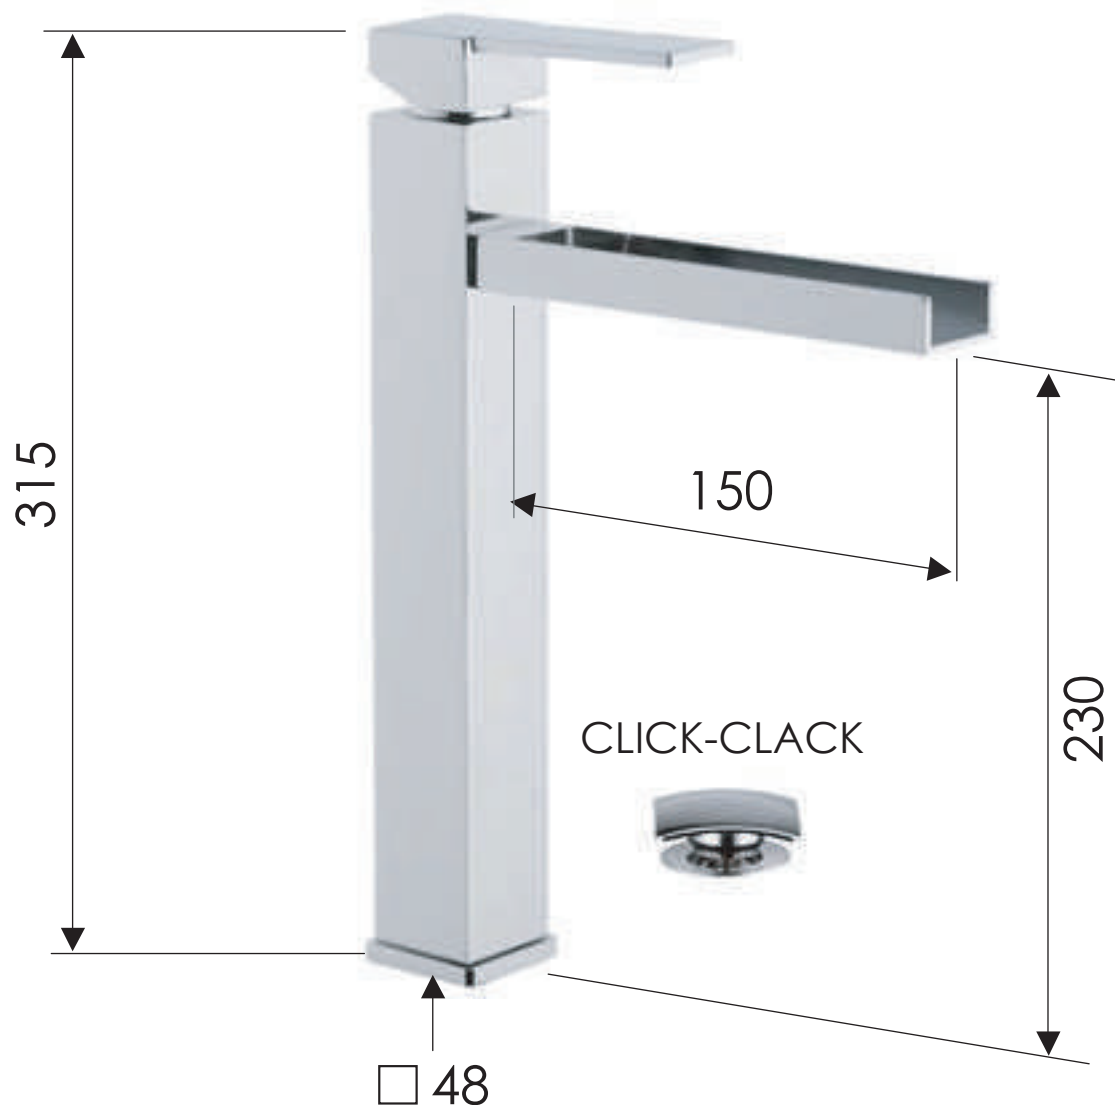

REMER

RUBINETTERIE

SCHEDA TECNICA

TECHNICAL FEATURES

ART. COD.

QC10LB

MATERIALI / MATERIALS

OTTONE CROMATO / CHROME PLATED BRASS