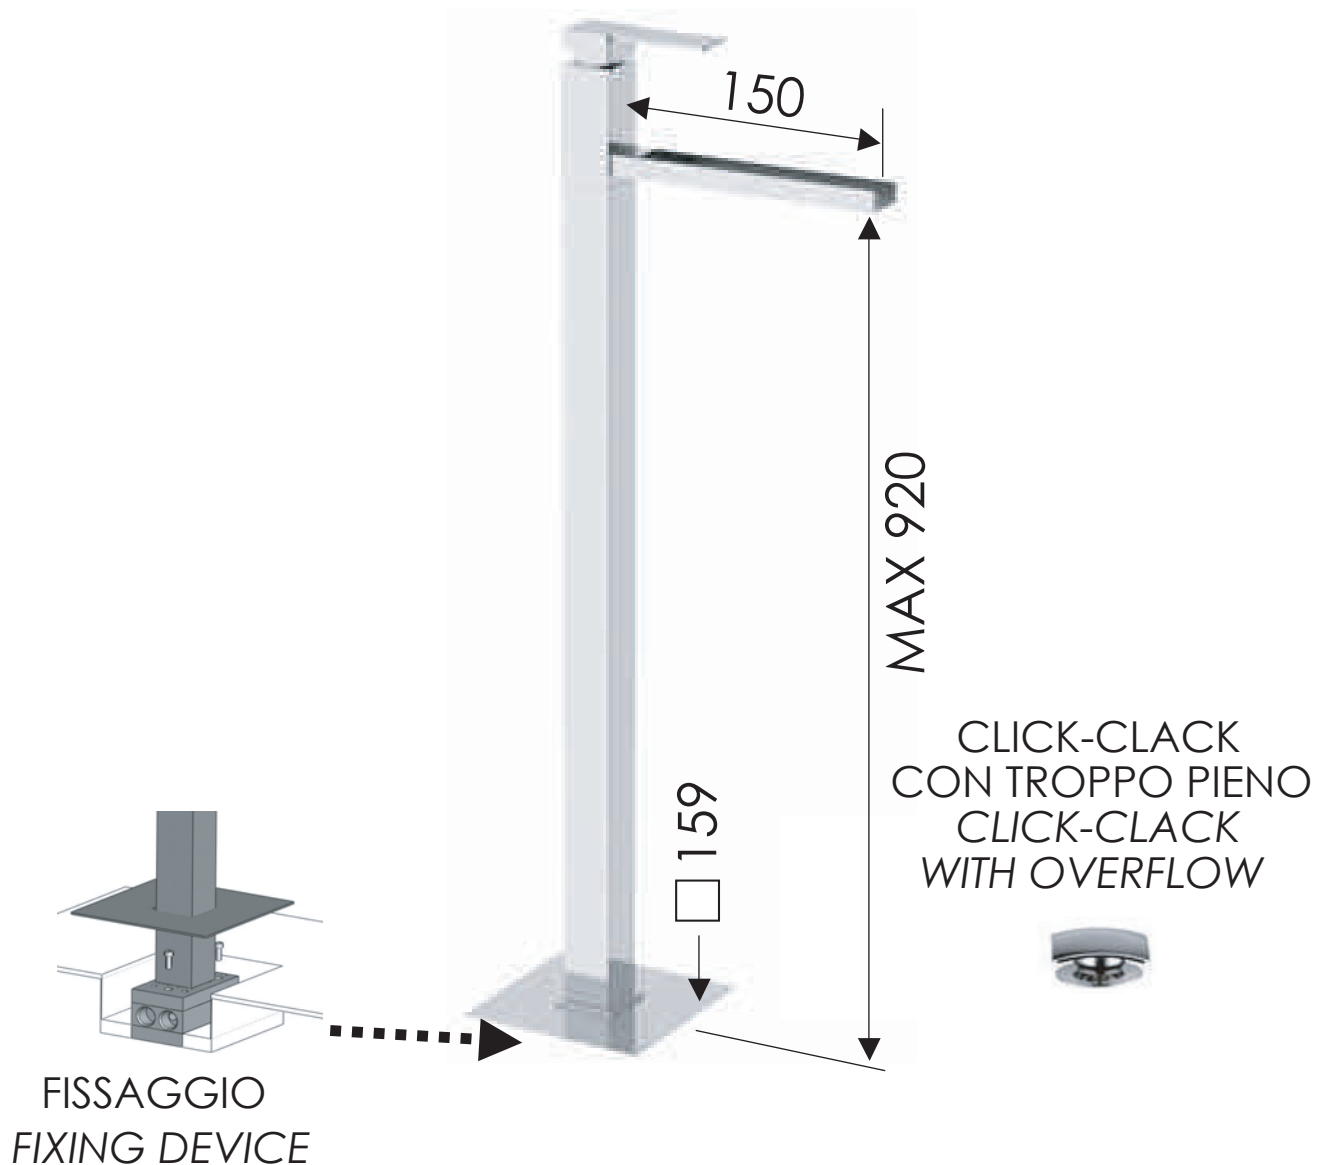

# REMER

RUBINETTERIE

SCHEDA TECNICA

TECHNICAL FEATURES

ART. COD.

QC18

## MATERIALI / MATERIALS

OTTONE CROMATO / CHROME PLATED BRASS