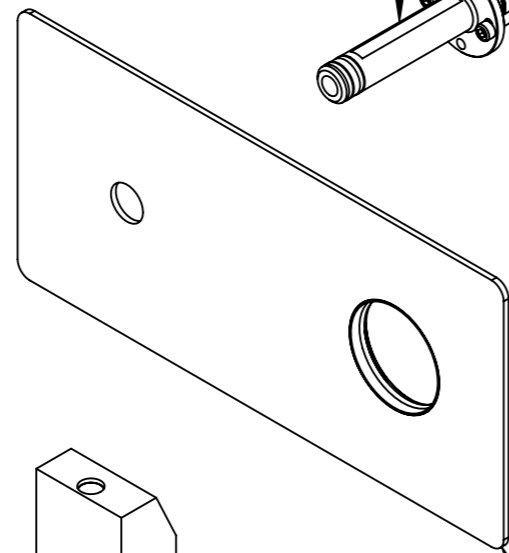

Descrizione: Parti esterne per WBOX, miscelatore monocomando lavabo incasso con bocca da 23cm

Description: External parts WBOX, built-in single lever basin mixer with 23cm spout

RICAMBI/SPARE PARTS:

CARTUCCIA/CARTRIDGE	X52C
AERATORE/AERATOR	83NEGPM12

Portata a 3 bar: 4.5lt/min  
Flow rate at 3 bar: 1.2gpm

CONNESSIONE X SUPPORTO BOCCA Q15INSWB  
CONNECTION X SPOUT SUPPORT Q15INSWB

BOCCA  
SPOUT

MANIGLIA  
HANDLE

CONNESSIONE PARTE  
CARTUCCIA R52APWBAA  
CARTRIDGE PART  
CONNECTION R52APWBAA

ROSONE A MURO  
WALL PLATE