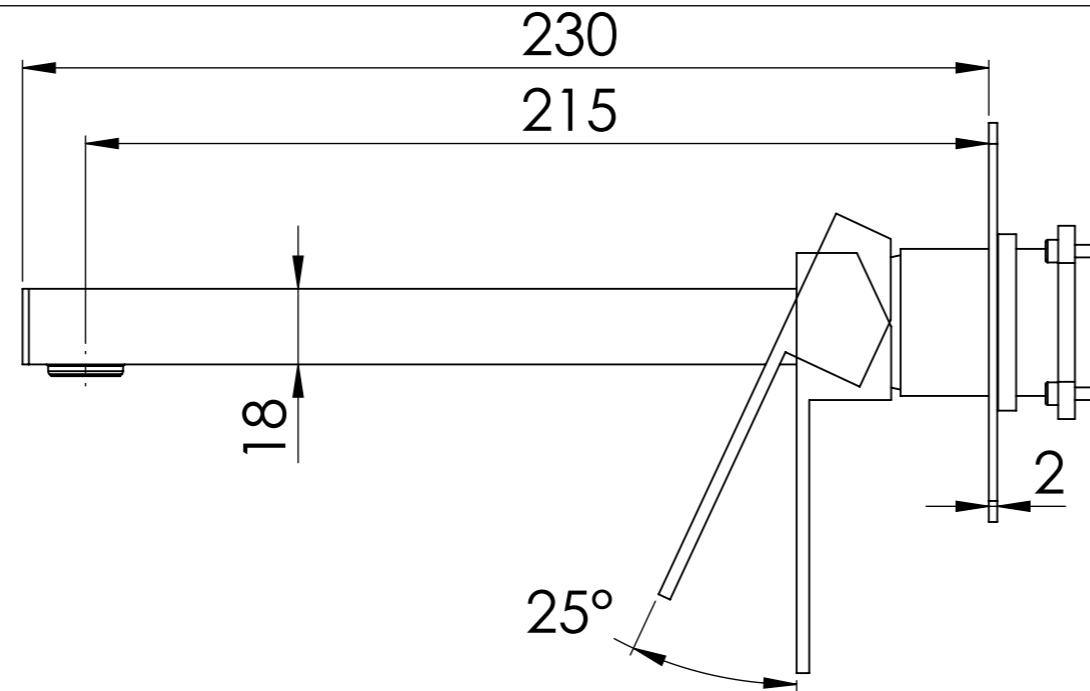

Descrizione: Parti esterne per WBOX, miscelatore monocomando lavabo incasso con bocca da 23cm

Description: External parts WBOX, built-in single lever basin mixer with 23cm spout

RICAMBI/SPARE PARTS:

CARTUCCIA/CARTRIDGE	X52C
AERATORE/AERATOR	83NEGPM12

Portata a 3 bar: 4.5lt/min  
Flow rate at 3 bar: 1.2gpm

CONNESSIONE X SUPPORTO BOCCA Q15INSWB  
CONNECTION X SPOUT SUPPORT Q15INSWB

BOCCA  
SPOUT

MANIGLIA  
HANDLE

CONNESSIONE PARTE  
CARTUCCIA R52APWBAA  
CARTRIDGE PART  
CONNECTION R52APWBAA

ROSONE A MURO  
WALL PLATE