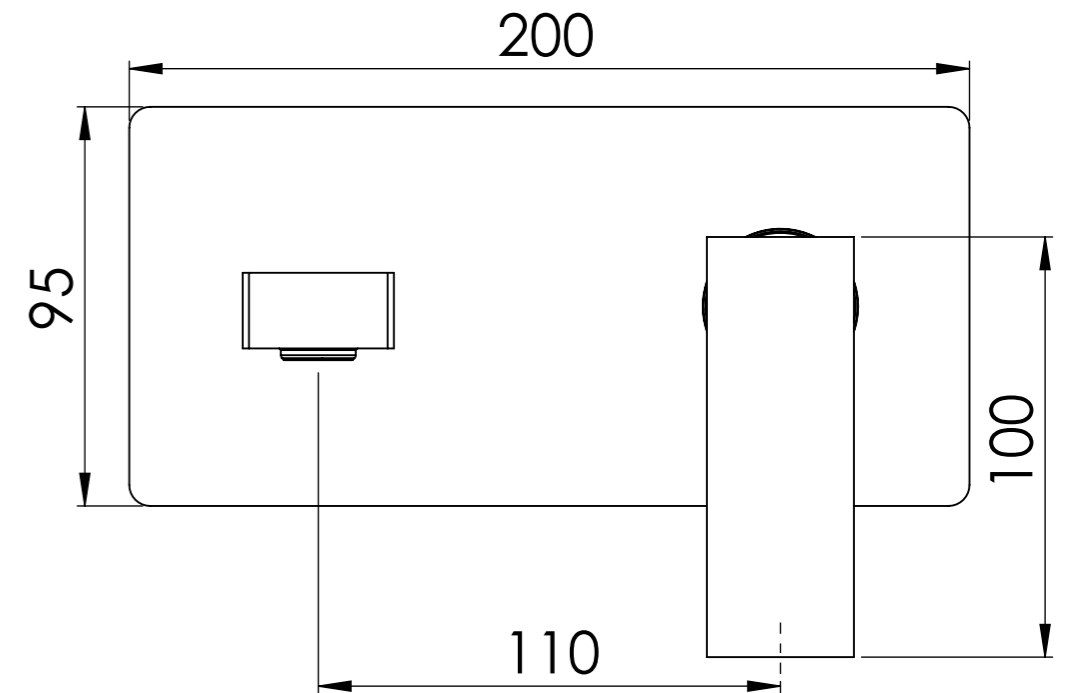

Descrizione: Parti esterne per WBOX, miscelatore monocomando lavabo incasso con bocca da 23cm

Description: External parts WBOX, built-in single lever basin mixer with 23cm spout

RICAMBI/SPARE PARTS:

CARTUCCIA/CARTRIDGE	X52C
AERATORE/AERATOR	83NEGPM12

Portata a 3 bar: 4.5lt/min  
Flow rate at 3 bar: 1.2gpm

CONNESSIONE X SUPPORTO BOCCA Q15INSWB  
CONNECTION X SPOUT SUPPORT Q15INSWB

BOCCA  
SPOUT

MANIGLIA  
HANDLE

CONNESSIONE PARTE  
CARTUCCIA R52APWBAA  
CARTRIDGE PART  
CONNECTION R52APWBAA

ROSONE A MURO  
WALL PLATE