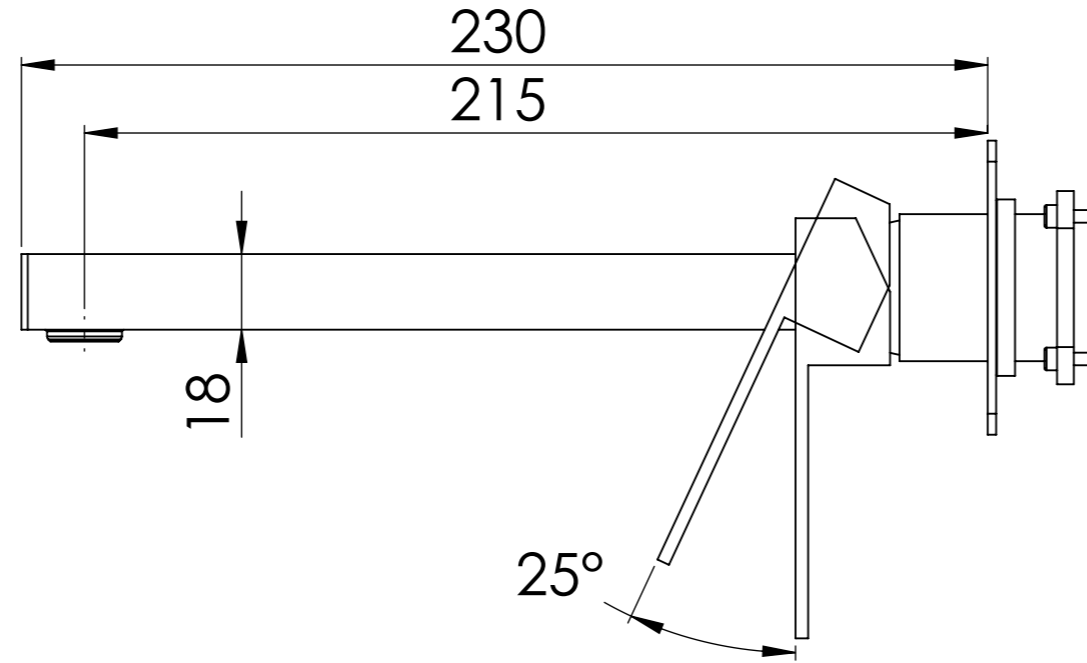

Descrizione: Parti esterne per WBOX, miscelatore monocomando lavabo incasso su 2 piastre con bocca 23cm

Description: External parts WBOX, 2 plates built-in single lever basin mixer with 23cm spout

RICAMBI/SPARE PARTS:

CARTUCCIA/CARTRIDGE	X52C
AERATORE/AERATOR	83NEGPM12

Portata a 3 bar: 4.5lt/min
 Flow rate at 3 bar: 1.2gpm

CONNESSIONE X SUPPORTO BOCCA Q15INSWB
 CONNECTION X SPOUT SUPPORT Q15INSWB