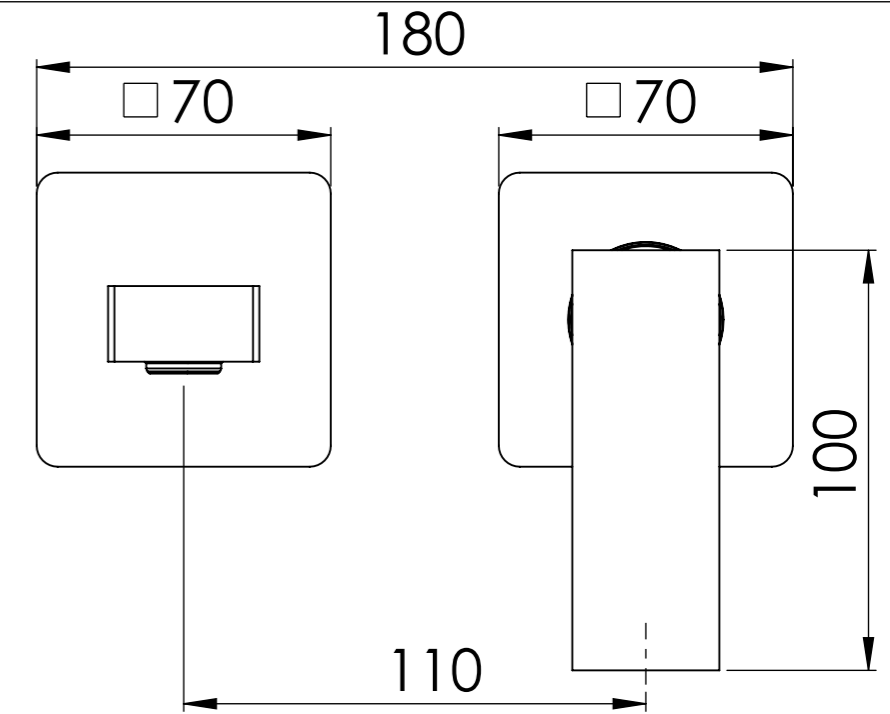

Descrizione: Parti esterne per WBOX, miscelatore monocomando lavabo incasso su 2 piastre con bocca 23cm

Description: External parts WBOX, 2 plates built-in single lever basin mixer with 23cm spout

RICAMBI/SPARE PARTS:

CARTUCCIA/CARTRIDGE	X52C
AERATORE/AERATOR	83NEGPM12

Portata a 3 bar: 4.5lt/min
 Flow rate at 3 bar: 1.2gpm

CONNESSIONE X SUPPORTO BOCCA Q15INSWB
 CONNECTION X SPOUT SUPPORT Q15INSWB