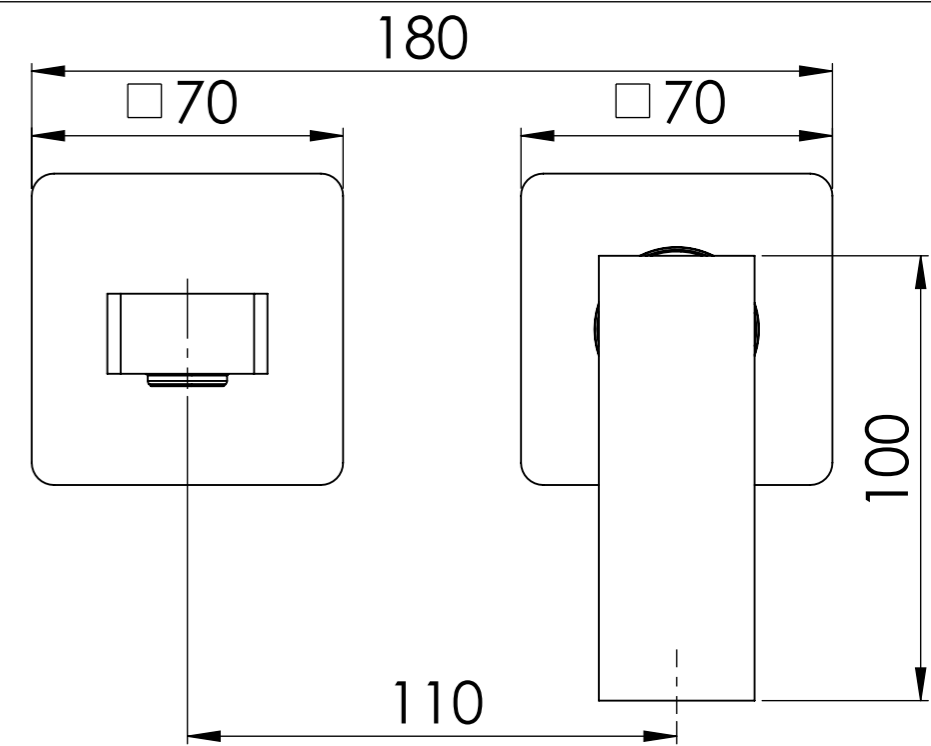

Descrizione: Parti esterne per WBOX, miscelatore monocomando lavabo incasso su 2 piastre

Description: External parts WBOX, 2 plates built-in single lever basin mixer

RICAMBI/SPARE PARTS:

CARTUCCIA/CARTRIDGE	X52C
AERATORE/AERATOR	83NEGPM12

Portata a 3 bar: 4.5lt/min
 Flow rate at 3 bar: 1.2gpm

CONNESSIONE X SUPPORTO BOCCA Q15INSWB
 CONNECTION X SPOUT SUPPORT Q15INSWB