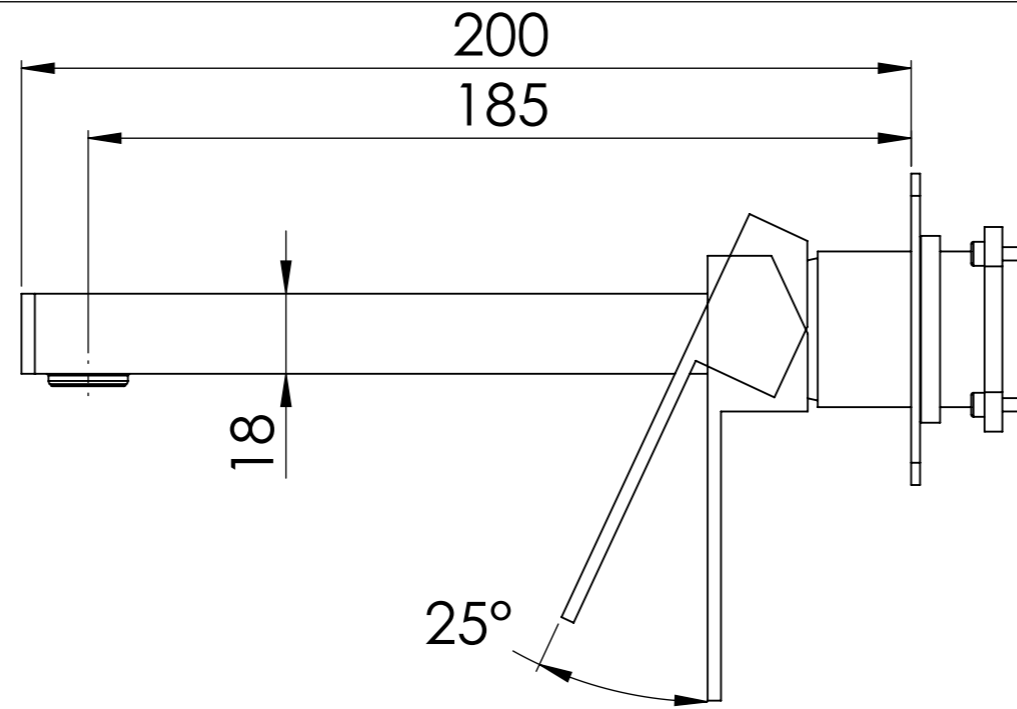

Descrizione: Parti esterne per WBOX, miscelatore monocomando lavabo incasso su 2 piastre

Description: External parts WBOX, 2 plates built-in single lever basin mixer

RICAMBI/SPARE PARTS:

CARTUCCIA/CARTRIDGE	X52C
AERATORE/AERATOR	83NEGPM12

Portata a 3 bar: 4.5lt/min
 Flow rate at 3 bar: 1.2gpm

CONNESSIONE X SUPPORTO BOCCA Q15INSWB
 CONNECTION X SPOUT SUPPORT Q15INSWB