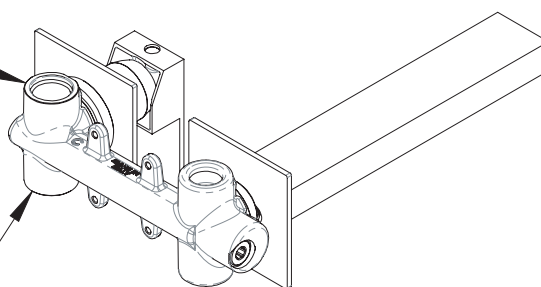

Miscelatore monocomando lavabo da incasso in ottone cromato.

Built-in basin single-lever mixer in chrome plated brass.

SCHEDA TECNICA - TECHNICAL FEATURES

ACQUA FREDDA
COLD WATER
G1/2

ACQUA CALDA
HOT WATER
G1/2