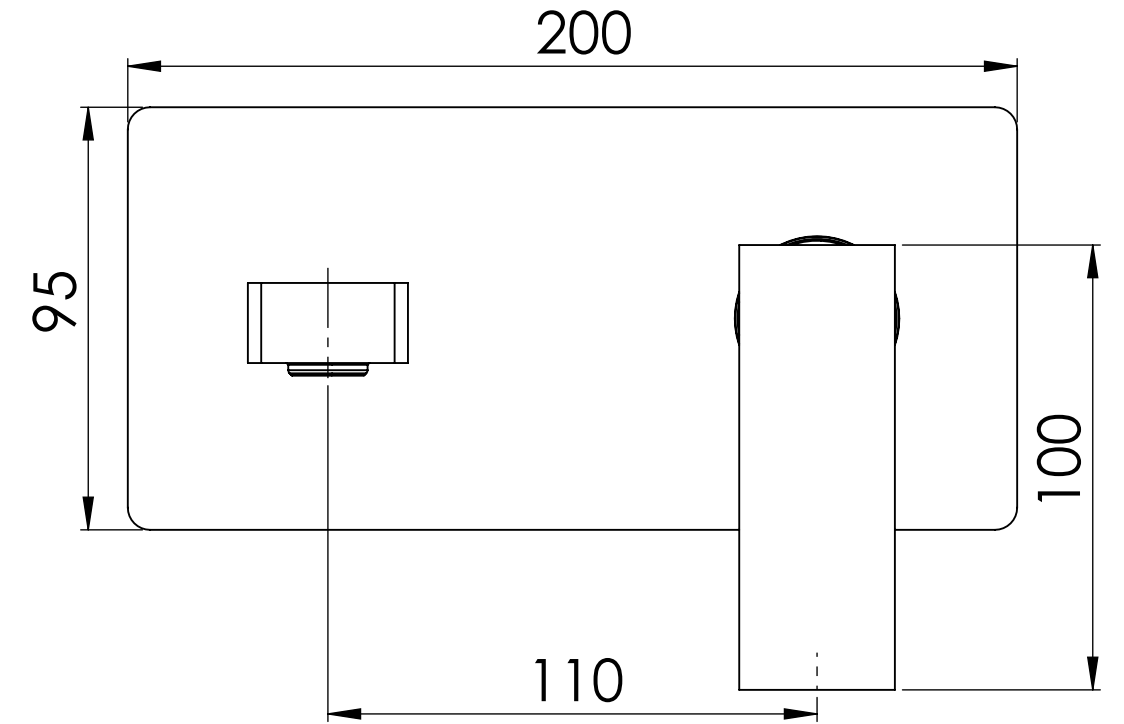

Descrizione: Parti esterne per WBOX, miscelatore monocomando lavabo incasso

Description: External parts WBOX, built-in single lever basin mixer

RICAMBI/SPARE PARTS:

CARTUCCIA/CARTRIDGE	X52C
AERATORE/AERATOR	83NEGPM12

Portata a 3 bar: 4.5lt/min
Flow rate at 3 bar: 1.2gpm

CONNESSIONE X SUPPORTO BOCCA Q15INSWB
CONNECTION X SPOUT SUPPORT Q15INSWB