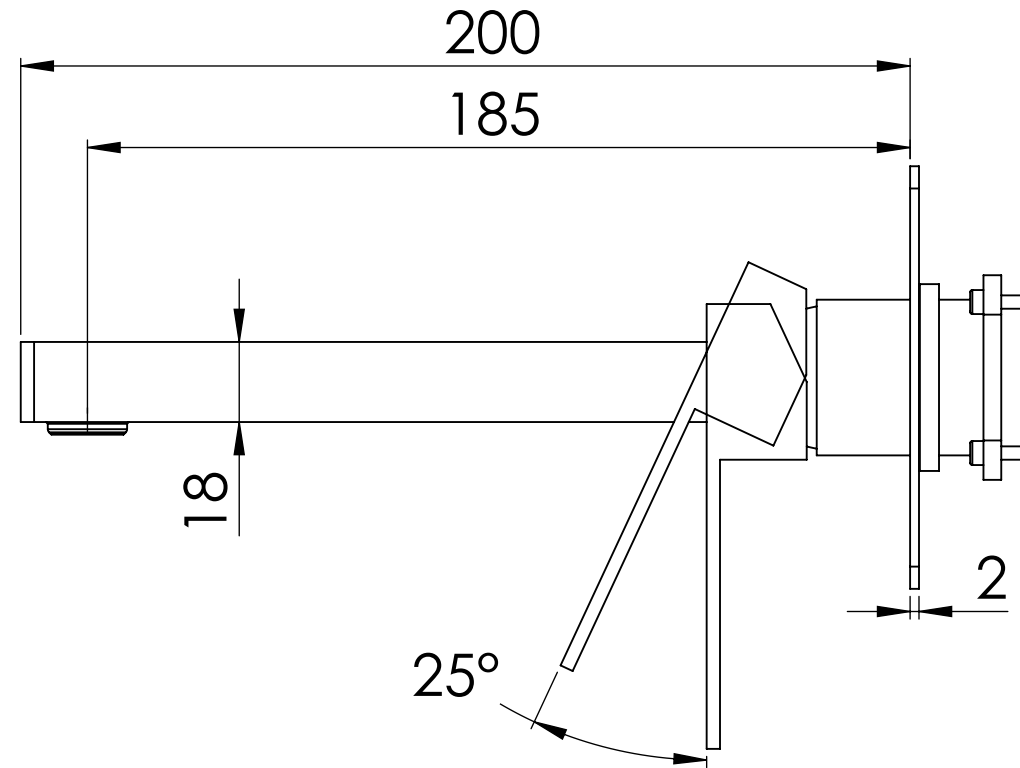

Descrizione: Parti esterne per WBOX, miscelatore monocomando lavabo incasso

Description: External parts WBOX, built-in single lever basin mixer

RICAMBI/SPARE PARTS:

CARTUCCIA/CARTRIDGE	X52C
AERATORE/AERATOR	83NEGPM12

Portata a 3 bar: 4.5lt/min
Flow rate at 3 bar: 1.2gpm

CONNESSIONE X SUPPORTO BOCCA Q15INSWB
CONNECTION X SPOUT SUPPORT Q15INSWB