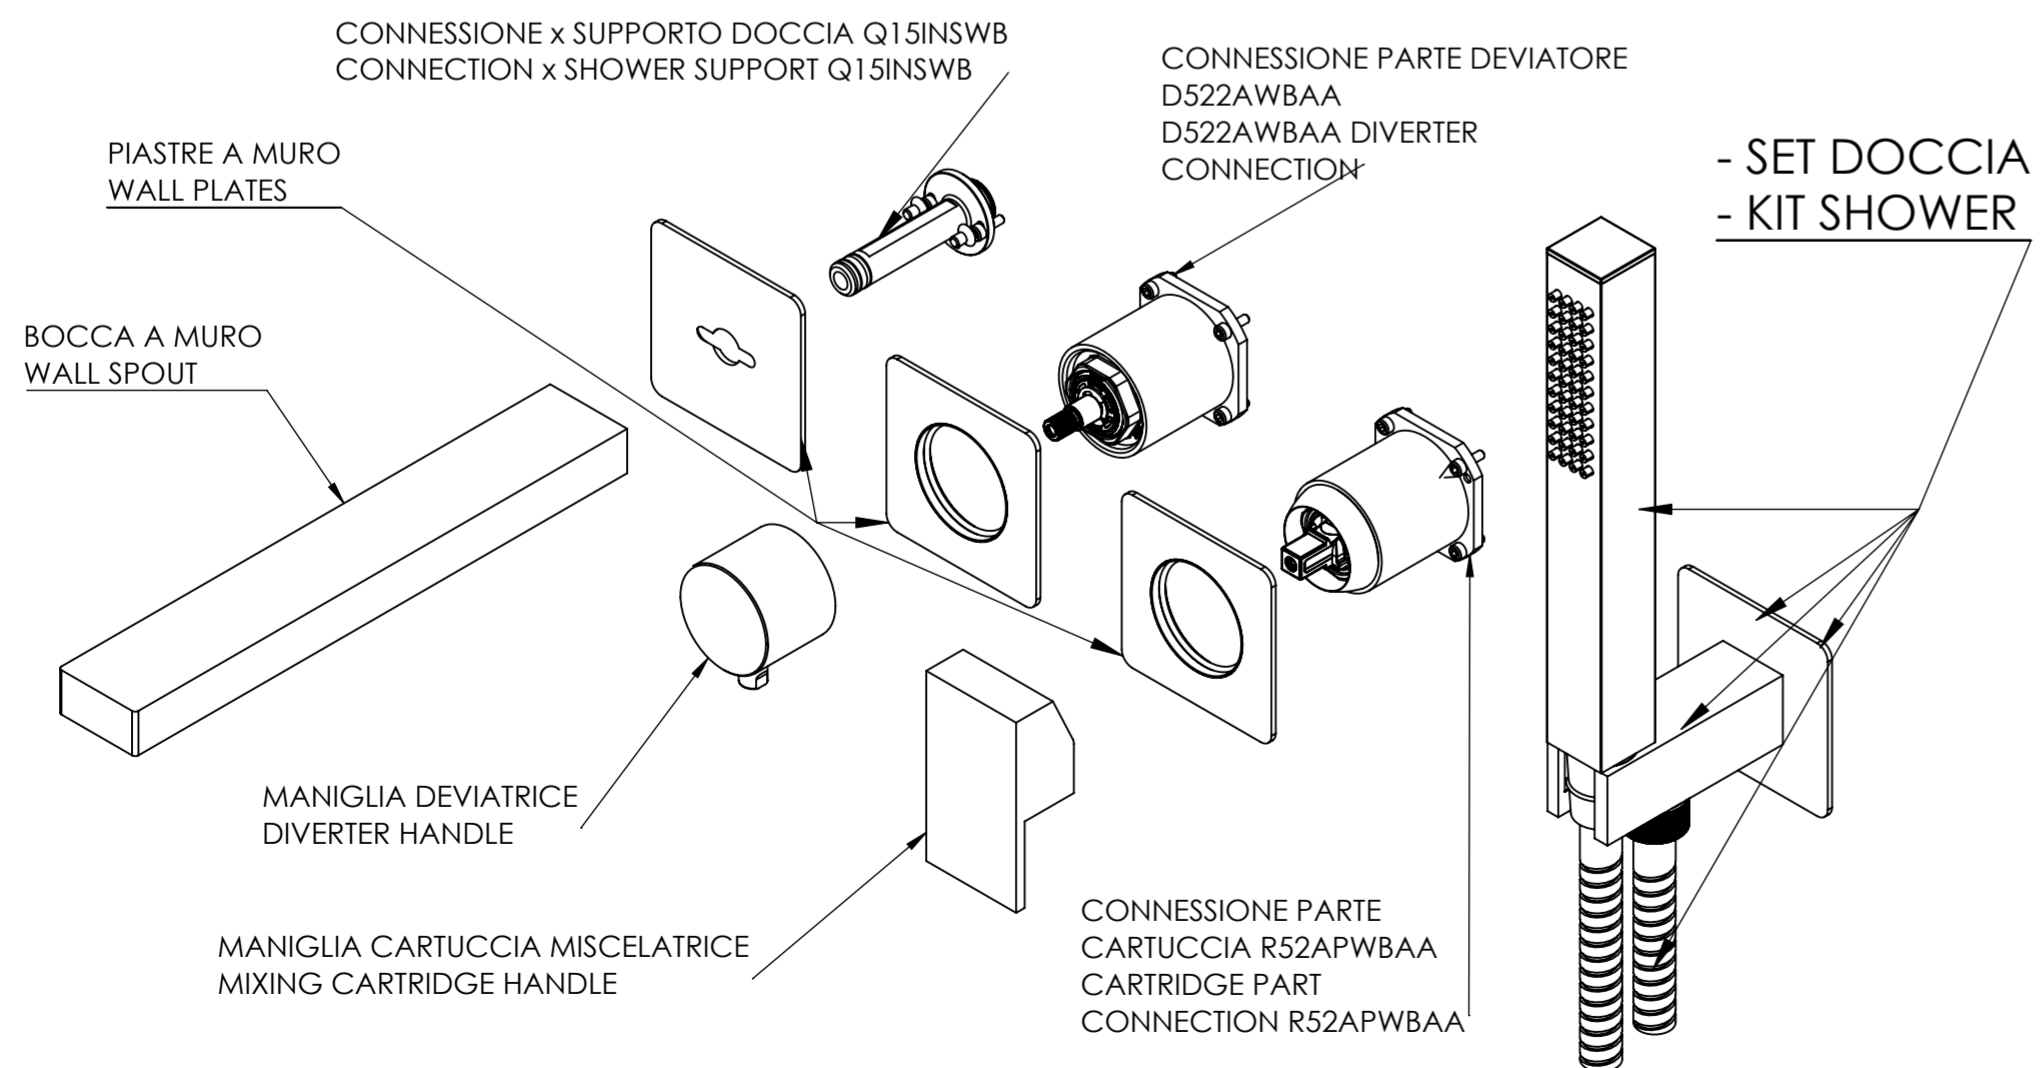

Descrizione: Parti esterne per WBOX, miscelatore monocomando incasso doccia 2 vie. Include set doccia a muro con supporto doccia, flessibile e doccetta.

Description: External parts for WBOX, 2-way built-in single-lever shower mixer. Includes wall-mounted shower set with shower holder, plate, hose and hand shower.

FLESSIBILE G1/2" L. cm150
FLEXIBLE HOSES G1/2" L. cm150

- Attacco a muro G1/2"
- G1/2" wall connection

RICAMBI/SPARE PARTS:	
CARTUCCIA/CARTRIDGE	R52AP
DEVIATORE/DIVERter	D522A
AERATORE/AERATOR	83NEBP