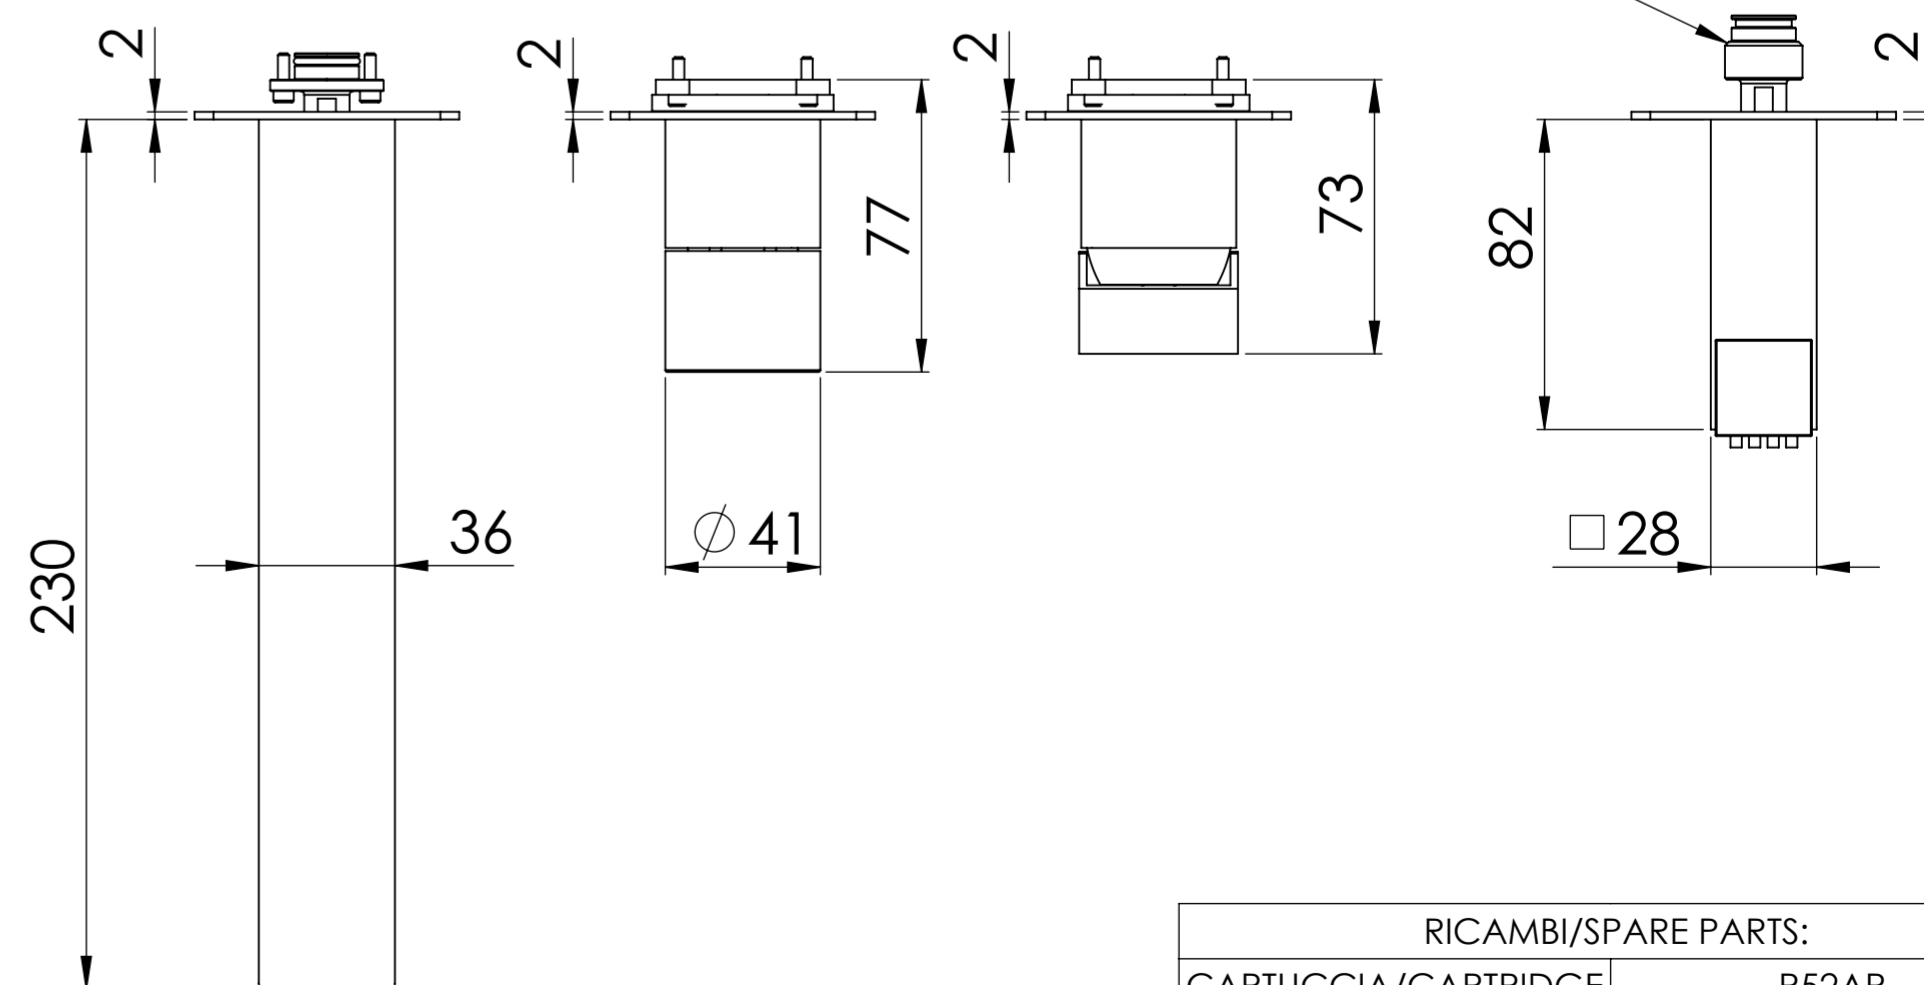

Descrizione: Parti esterne per WBOX, miscelatore monocomando incasso doccia 2 vie. Include set doccia a muro con supporto doccia, flessibile e doccetta.

Description: External parts for WBOX, 2-way built-in single-lever shower mixer. Includes wall-mounted shower set with shower holder, plate, hose and hand shower.

FLESSIBILE G1/2" L. cm150
FLEXIBLE HOSES G1/2" L. cm150

- Attacco a muro G1/2"
- G1/2" wall connection

RICAMBI/SPARE PARTS:	
CARTUCCIA/CARTRIDGE	R52AP
DEVIATORE/DIVERter	D522A
AERATORE/AERATOR	83NEBP