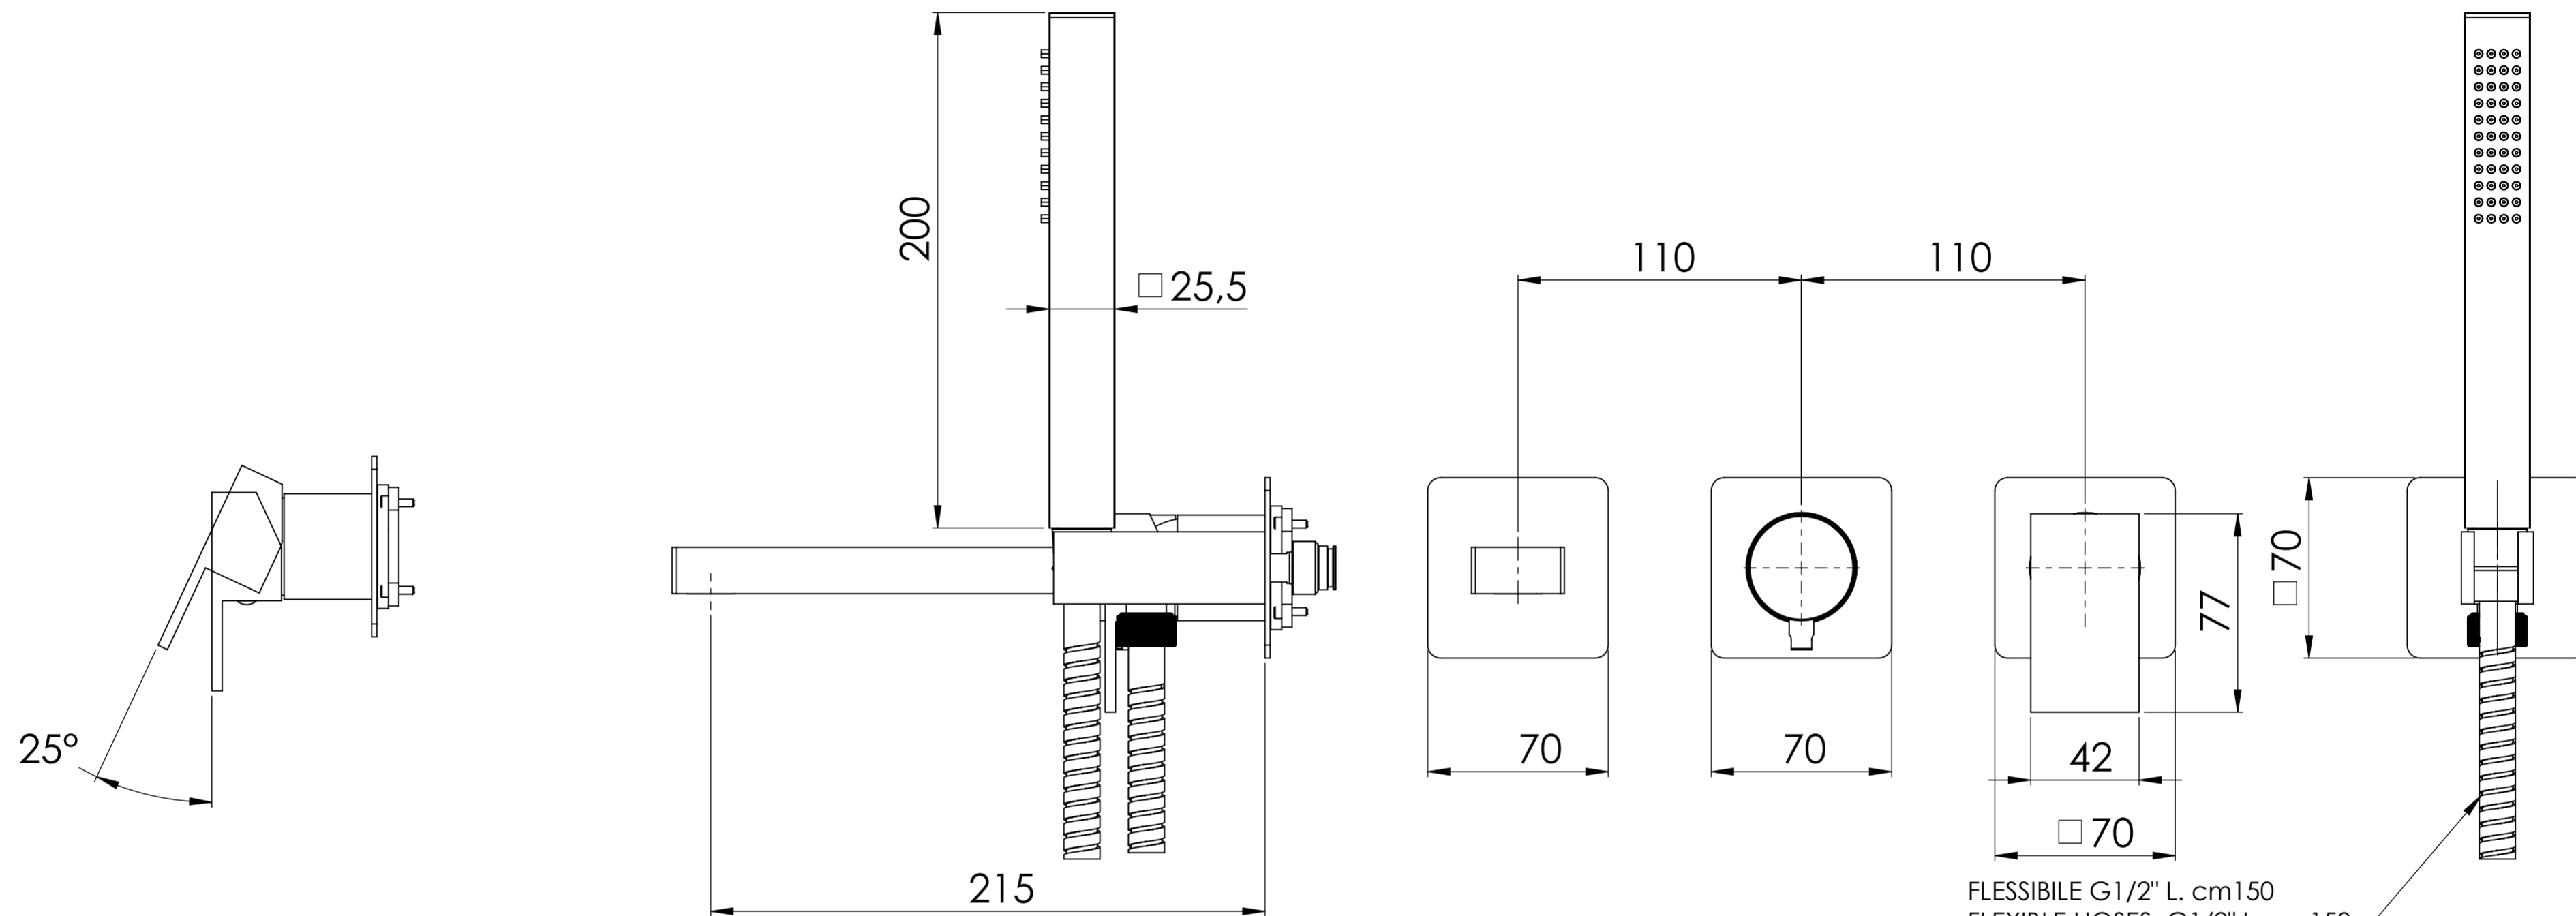

Descrizione: Parti esterne per WBOX, miscelatore monocomando incasso doccia 2 vie. Include set doccia a muro con supporto doccia, flessibile e doccetta.

Description: External parts for WBOX, 2-way built-in single-lever shower mixer. Includes wall-mounted shower set with shower holder, plate, hose and hand shower.

FLESSIBILE G1/2" L. cm150
FLEXIBLE HOSES G1/2" L. cm150

- Attacco a muro G1/2"
- G1/2" wall connection

RICAMBI/SPARE PARTS:	
CARTUCCIA/CARTRIDGE	R52AP
DEVIATORE/DIVERter	D522A
AERATORE/AERATOR	83NEBP