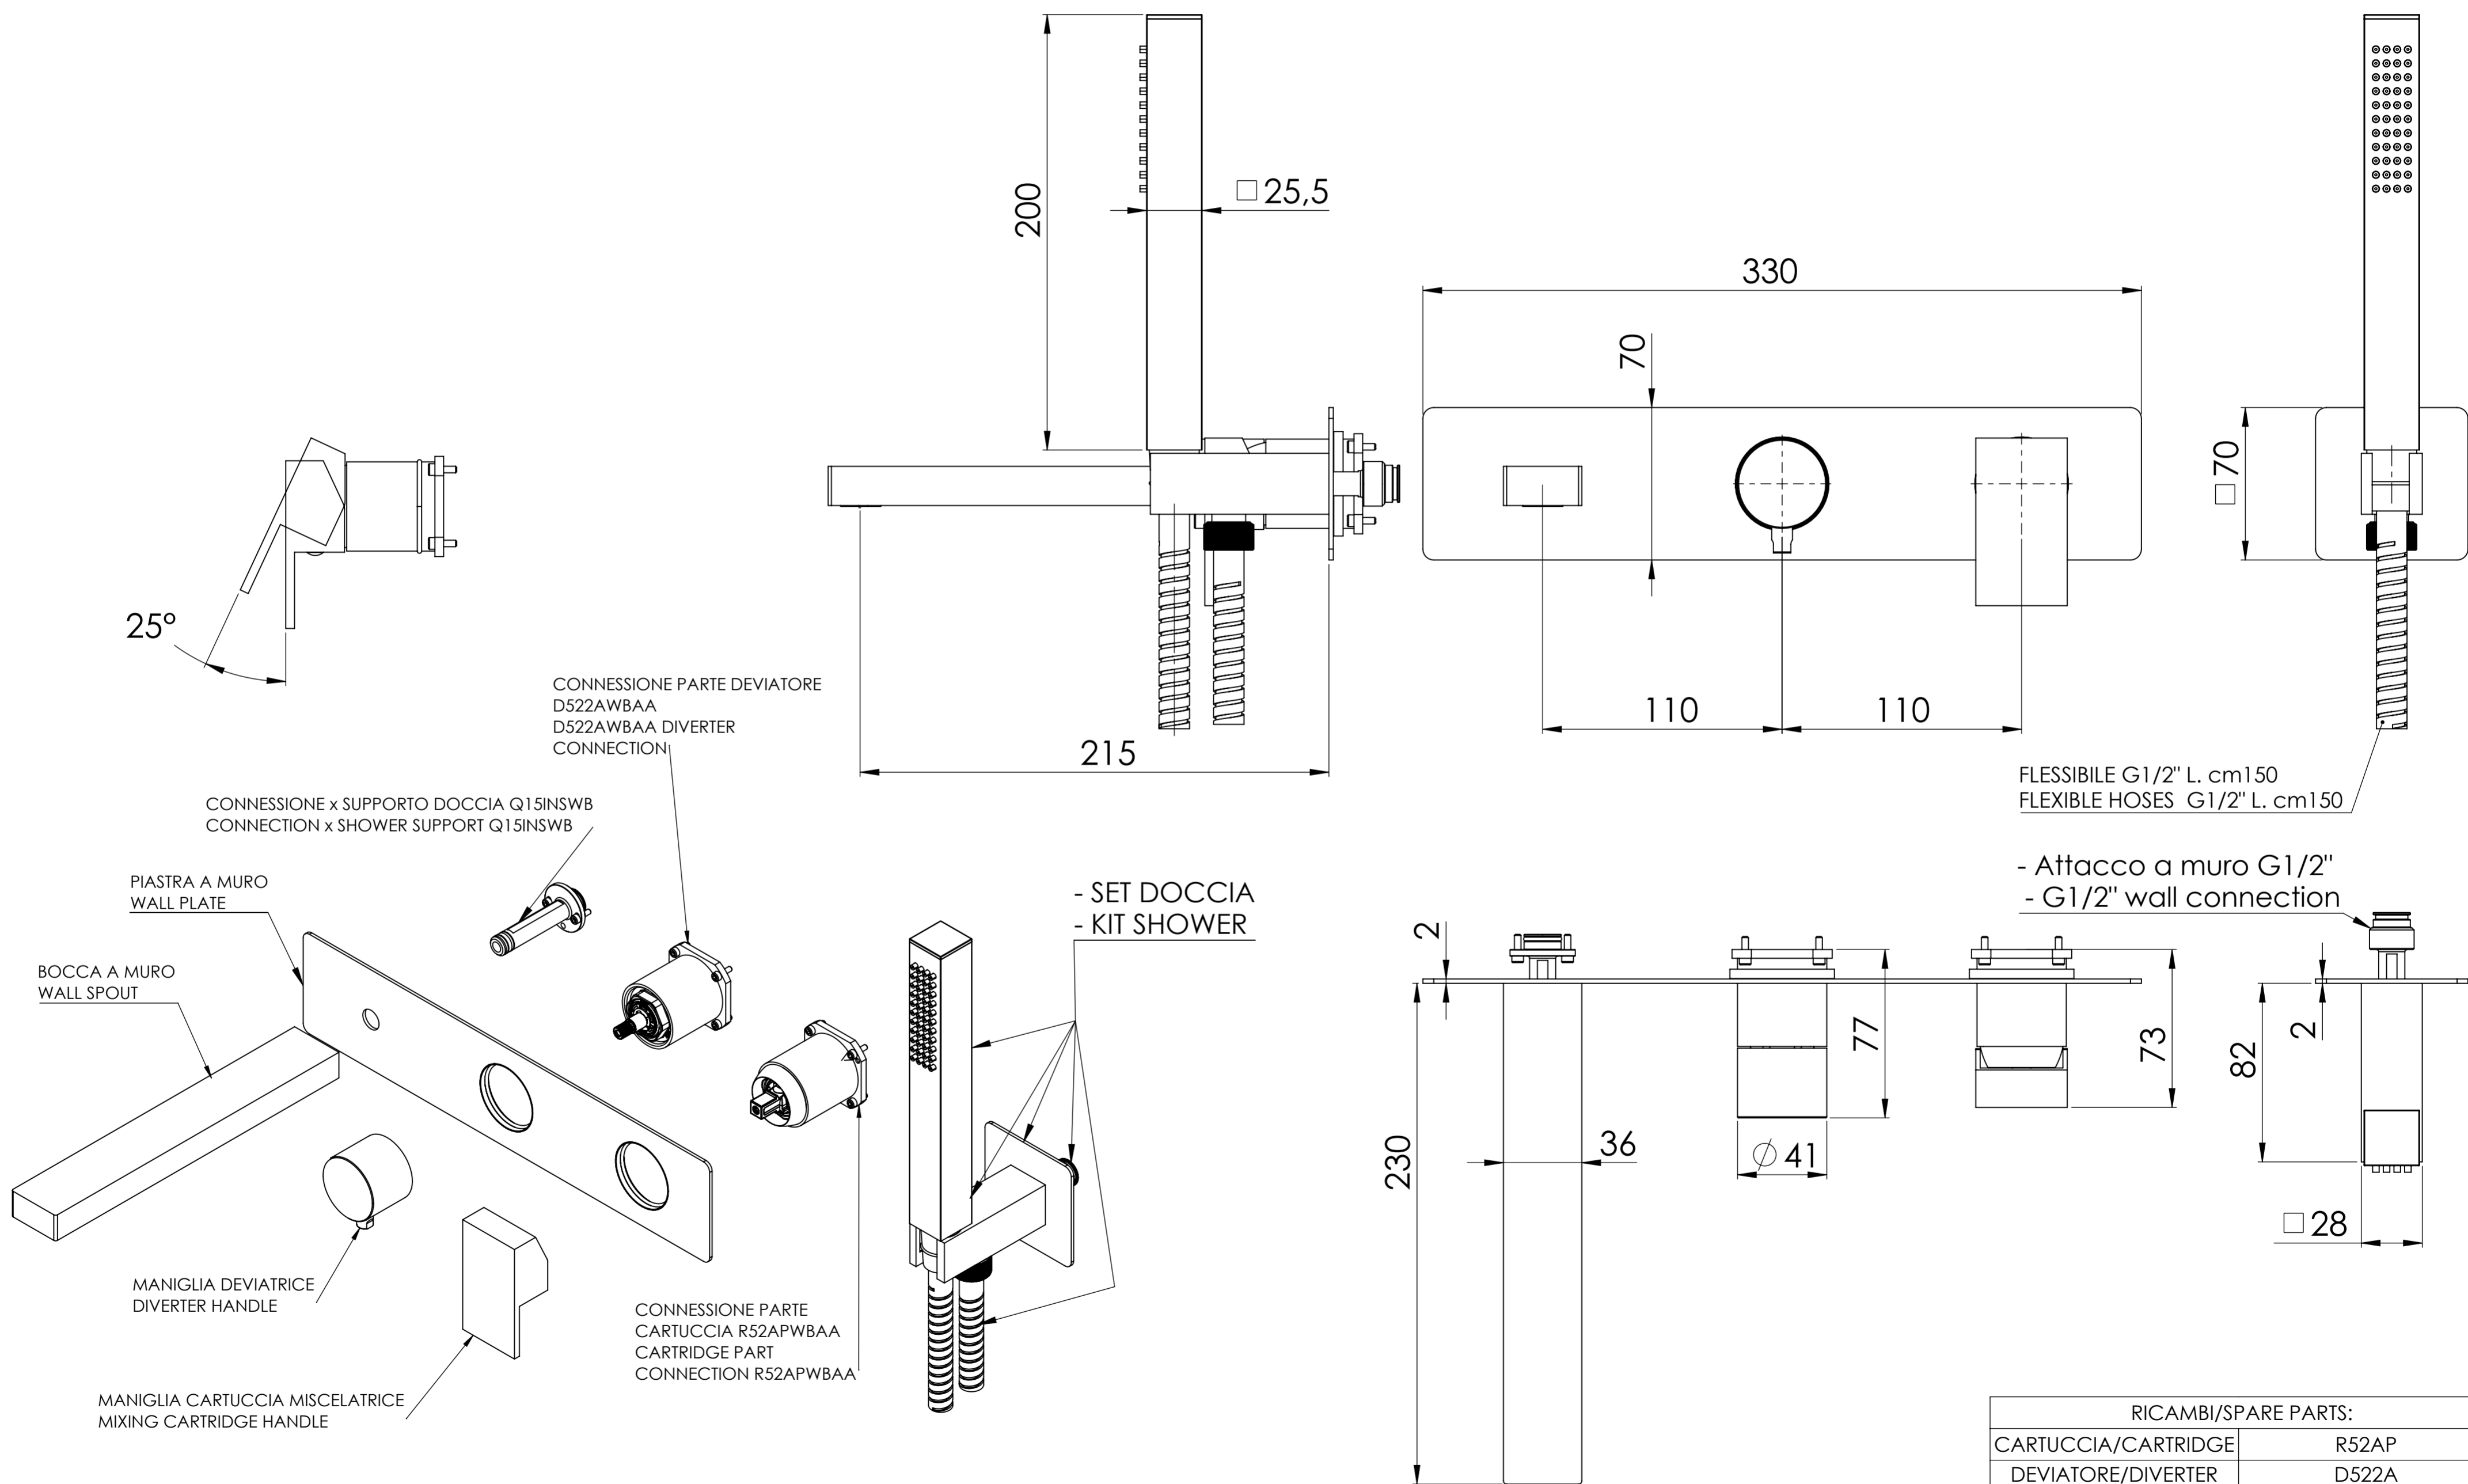

**Descrizione:** Parti esterne per WBOX, miscelatore monocomando incasso doccia 2 vie. Include set doccia a muro con supporto doccia, flessibile e doccetta.

**Description:** External parts for WBOX, 2-way built-in single-lever shower mixer. Includes wall-mounted shower set with shower holder, plate, hose and hand shower.

RICAMBI/SPARE PARTS:	
CARTUCCIA/CARTRIDGE	R52AP
DEVIATORE/DIVERTER	D522A
AERATORE/AERATOR	83NEBP