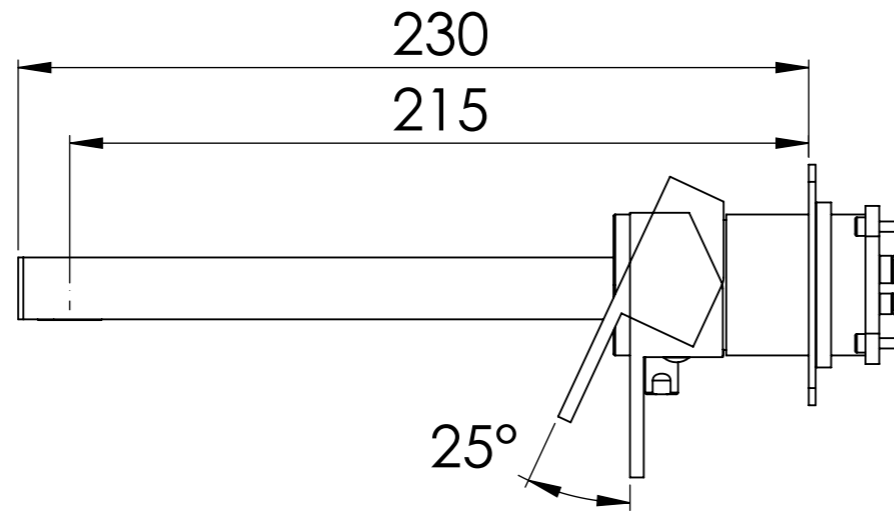

**Descrizione:** Parti esterne per WBOX, miscelatore monocomando incasso vasca/doccia 2 vie piastre separate. Include bocca a muro, da completare con la seconda uscita

**Description:** External parts for WBOX, 2 ways built-in bath/shower single lever on single plates. Wall spout included, to be completed with the second water outlet

CONNESSIONE X SUPPORTO BOCCA Q15INSWB  
CONNECTION X SPOUT SUPPORT Q15INSWB

CONNESSIONE PARTE  
DEVIATORE 2 VIE D522AWBAA  
CONNECTION DIVERTER 2  
WAYS D522AWBAA

BOCCA A MURO  
WALL SPOUT

MANIGLIA DEVIATRICE  
DIVERTER HANDLE