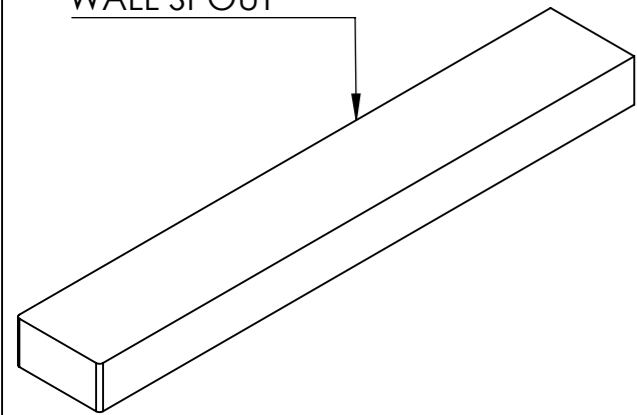

Descrizione: Parti esterne per WBOX, miscelatore monocomando incasso vasca/doccia 3 vie piastre separate. Include bocca a muro, da completare con la seconda e la terza uscita

Description: External parts for WBOX, 2 ways built-in bath/shower single lever on single plates. Wall spout included, to be completed with the second and the third water outlets

CONNESSIONE X SUPPORTO BOCCA Q15INSWB
CONNECTION X SPOUT SUPPORT Q15INSWB

CONNESSIONE X PARTE
DEVIATORE 3 VIE D523SWBAA
3 WAYS DIVERTER PART
CONNECTION D523SWBA

BOCCA A MURO
WALL SPOUT

MANIGLIA DEVIATRICE
DIVERTER HANDLE

MANIGLIA CARTUCCIA
CARTRIDGE HANDLE

CONNESSIONE PARTE
CARTUCCIA R52APWBAA
CARTRIDGE PART
CONNECTION R52APWBAA

PIASTRA A MURO
WALL PLATE

RICAMBI/SPARE PARTS:

CARTUCCIA/CARTRIDGE	R52AP
DEVIATORE/DIVERTER	D523S
AERATORE/AERATOR	83NEBP