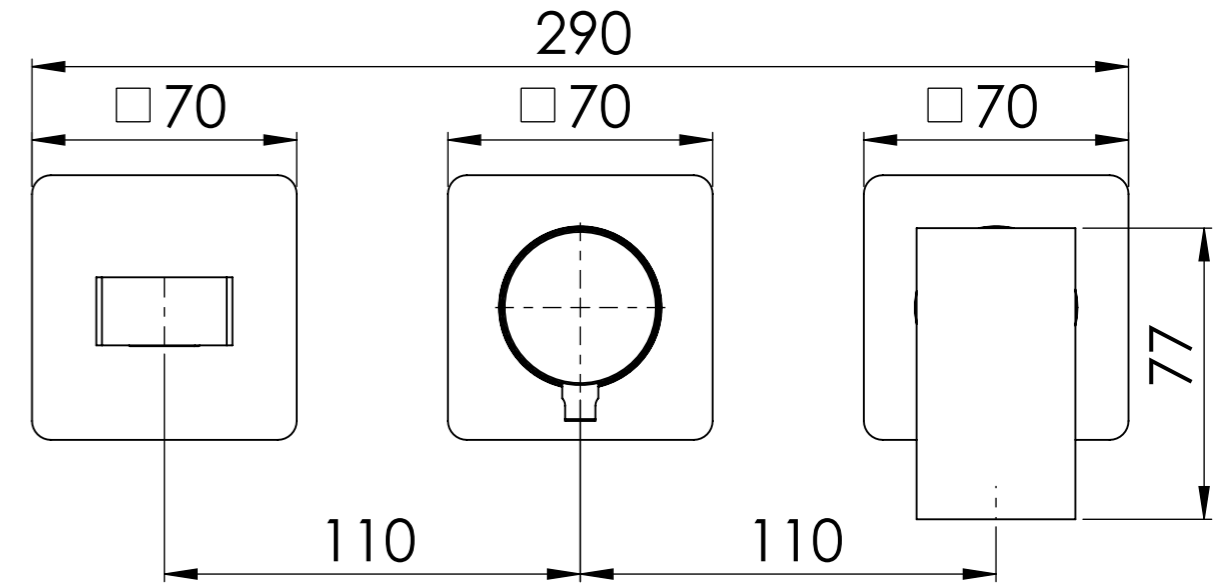

Descrizione: Parti esterne per WBOX, miscelatore monocomando incasso vasca/doccia 3 vie piastre separate. Include bocca a muro, da completare con la seconda e la terza uscita

Description: External parts for WBOX, 2 ways built-in bath/shower single lever on single plates. Wall spout included, to be completed with the second and the third water outlets

CONNESSIONE X SUPPORTO BOCCA Q15INSWB
CONNECTION X SPOUT SUPPORT Q15INSWB

CONNESSIONE X PARTE
DEVIATORE 3 VIE D523SWBAA
3 WAYS DIVERTER PART
CONNECTION D523SWBA

BOCCA A MURO
WALL SPOUT

MANIGLIA DEVIATRICE
DIVERTER HANDLE

MANIGLIA CARTUCCIA
CARTRIDGE HANDLE

CONNESSIONE PARTE
CARTUCCIA R52APWBAA
CARTRIDGE PART
CONNECTION R52APWBAA

PIASTRA A MURO
WALL PLATE

RICAMBI/SPARE PARTS:

CARTUCCIA/CARTRIDGE	R52AP
DEVIATORE/DIVERTER	D523S
AERATORE/AERATOR	83NEBP