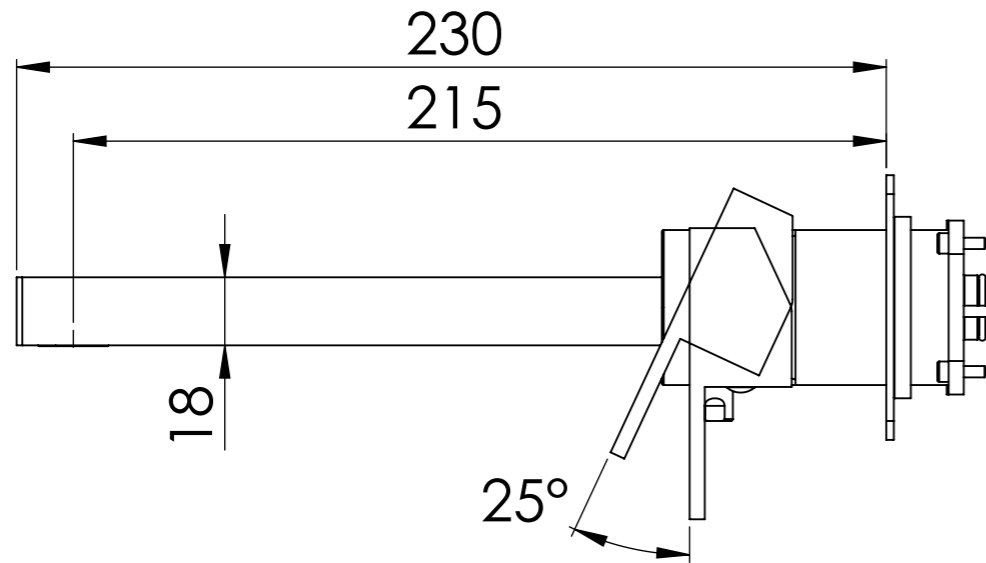

Descrizione: Parti esterne per WBOX, miscelatore monocomando incasso vasca/doccia 3 vie piastre separate. Include bocca a muro, da completare con la seconda e la terza uscita

Description: External parts for WBOX, 2 ways built-in bath/shower single lever on single plates. Wall spout included, to be completed with the second and the third water outlets

CONNESSIONE X SUPPORTO BOCCA Q15INSWB
CONNECTION X SPOUT SUPPORT Q15INSWB

CONNESSIONE X PARTE
DEVIATORE 3 VIE D523SWBAA
3 WAYS DIVERTER PART
CONNECTION D523SWBA

BOCCA A MURO
WALL SPOUT

MANIGLIA DEVIATRICE
DIVERTER HANDLE

MANIGLIA CARTUCCIA
CARTRIDGE HANDLE

CONNESSIONE PARTE
CARTUCCIA R52APWBAA
CARTRIDGE PART
CONNECTION R52APWBAA

PIASTRA A MURO
WALL PLATE

RICAMBI/SPARE PARTS:

CARTUCCIA/CARTRIDGE	R52AP
DEVIATORE/DIVERTER	D523S
AERATORE/AERATOR	83NEBP