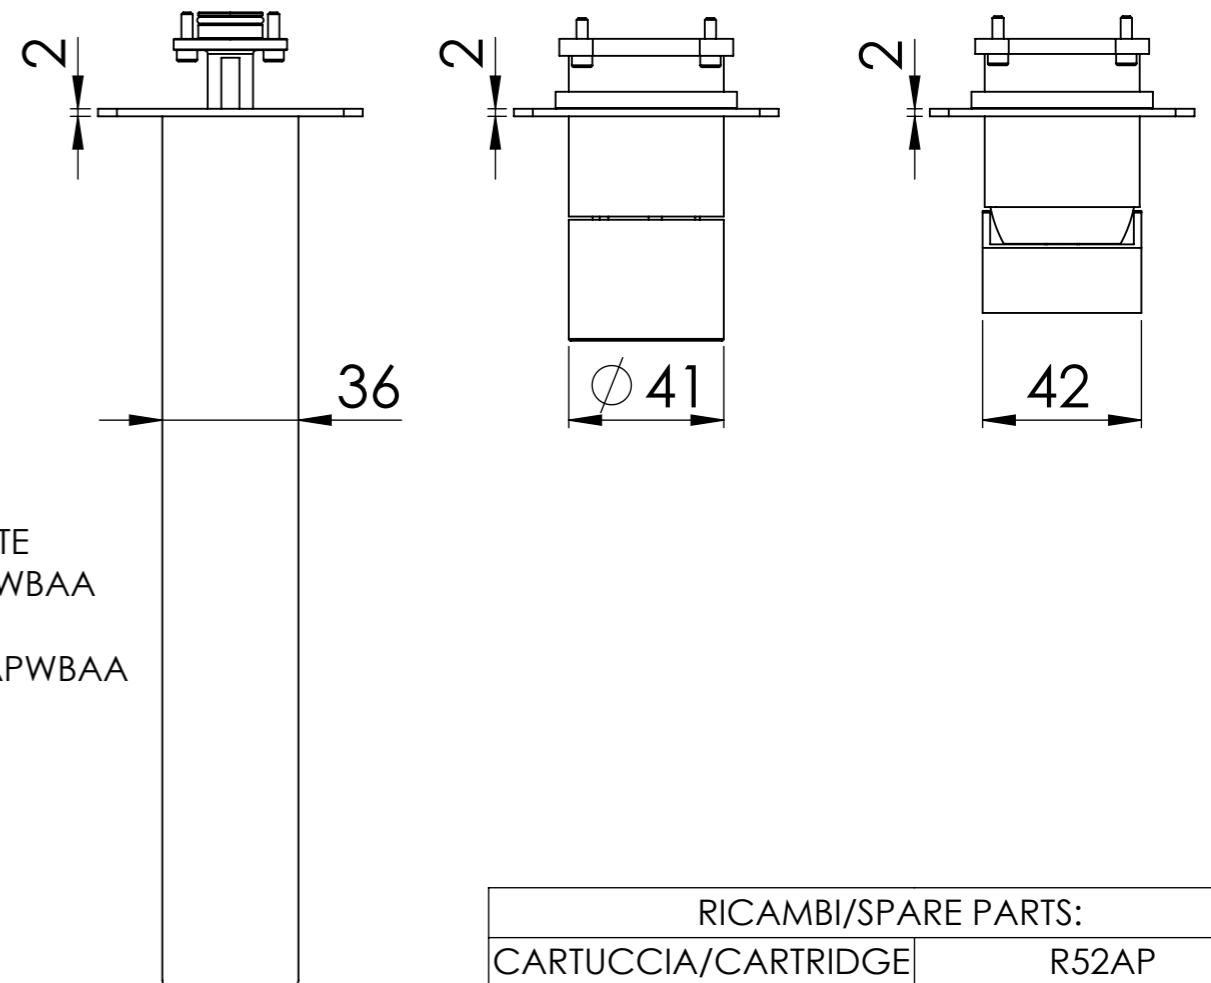

Descrizione: Parti esterne per WBOX, miscelatore monocomando incasso vasca/doccia 3 vie piastre separate. Include bocca a muro, da completare con la seconda e la terza uscita

Description: External parts for WBOX, 2 ways built-in bath/shower single lever on single plates. Wall spout included, to be completed with the second and the third water outlets

CONNESSIONE X SUPPORTO BOCCA Q15INSWB
CONNECTION X SPOUT SUPPORT Q15INSWB

CONNESSIONE X PARTE
DEVIATORE 3 VIE D523SWBAA
3 WAYS DIVERTER PART
CONNECTION D523SWBA

BOCCA A MURO
WALL SPOUT

MANIGLIA DEVIATRICE
DIVERTER HANDLE

MANIGLIA CARTUCCIA
CARTRIDGE HANDLE

CONNESSIONE PARTE
CARTUCCIA R52APWBAA
CARTRIDGE PART
CONNECTION R52APWBAA

PIASTRA A MURO
WALL PLATE

RICAMBI/SPARE PARTS:

CARTUCCIA/CARTRIDGE	R52AP
DEVIATORE/DIVERTER	D523S
AERATORE/AERATOR	83NEBP