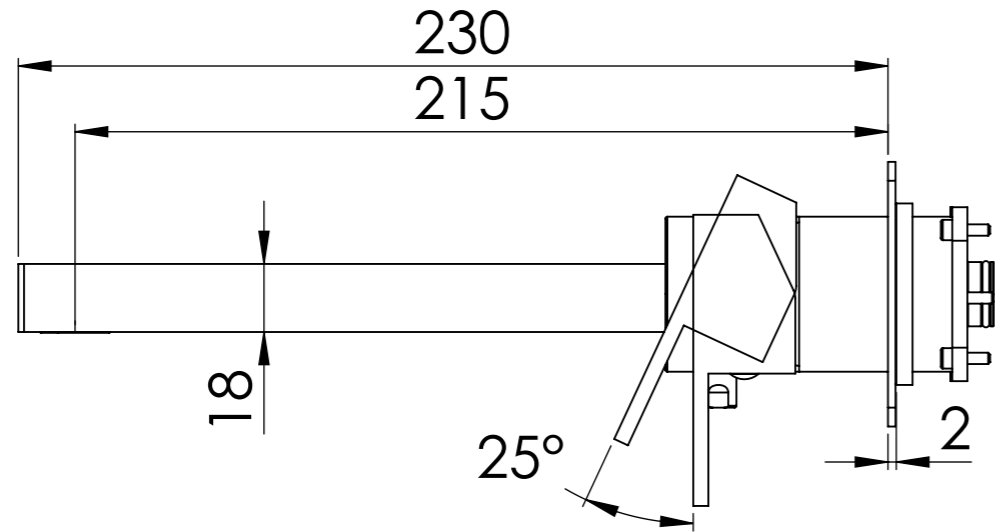

**Descrizione:** Parti esterne per WBOX, miscelatore monocomando incasso vasca/doccia 3 vie piastre separate. Include bocca a muro, da completare con la seconda e la terza uscita

**Description:** External parts for WBOX, 3 ways built-in bath/shower single lever on single plates. Wall spout included, to be completed with the second and the third outlet

CONNESSIONE X SUPPORTO BOCCA Q15INSWB  
CONNECTION X SPOUT SUPPORT Q15INSWB

CONNESSIONE X PARTE  
DEVIATORE 3 VIE D523SWBAA  
3 WAYS DIVERTER PART  
CONNECTION D523SWBA

BOCCA A MURO  
WALL SPOUT

MANIGLIA DEVIATRICE  
DIVERTER HANDLE

MANIGLIA CARTUCCIA  
CARTRIDGE HANDLE

CONNESSIONE PARTE  
CARTUCCIA R52APWBAA  
CARTRIDGE PART  
CONNECTION R52APWBAA

PIASTRA A MURO  
WALL PLATE

RICAMBI/SPARE PARTS:

CARTUCCIA/CARTRIDGE	R52AP
DEVIATORE/DIVERTER	D523S
AERATORE/AERATOR	83NEBP