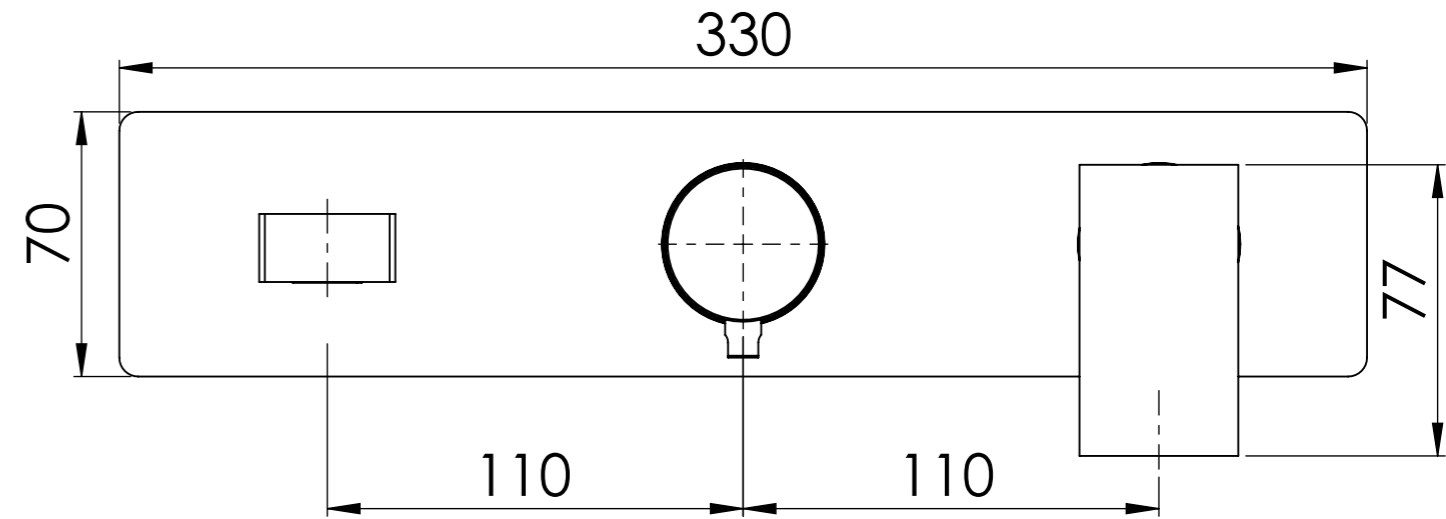

**Descrizione:** Parti esterne per WBOX, miscelatore monocomando incasso vasca/doccia 3 vie piastre separate. Include bocca a muro, da completare con la seconda e la terza uscita

**Description:** External parts for WBOX, 3 ways built-in bath/shower single lever on single plates. Wall spout included, to be completed with the second and the third outlet

CONNESSIONE X SUPPORTO BOCCA Q15INSWB  
CONNECTION X SPOUT SUPPORT Q15INSWB

CONNESSIONE X PARTE  
DEVIATORE 3 VIE D523SWBAA  
3 WAYS DIVERTER PART  
CONNECTION D523SWBA

BOCCA A MURO  
WALL SPOUT

MANIGLIA DEVIATRICE  
DIVERTER HANDLE

MANIGLIA CARTUCCIA  
CARTRIDGE HANDLE

CONNESSIONE PARTE  
CARTUCCIA R52APWBAA  
CARTRIDGE PART  
CONNECTION R52APWBAA

PIASTRA A MURO  
WALL PLATE

RICAMBI/SPARE PARTS:

CARTUCCIA/CARTRIDGE	R52AP
DEVIATORE/DIVERTER	D523S
AERATORE/AERATOR	83NEBP