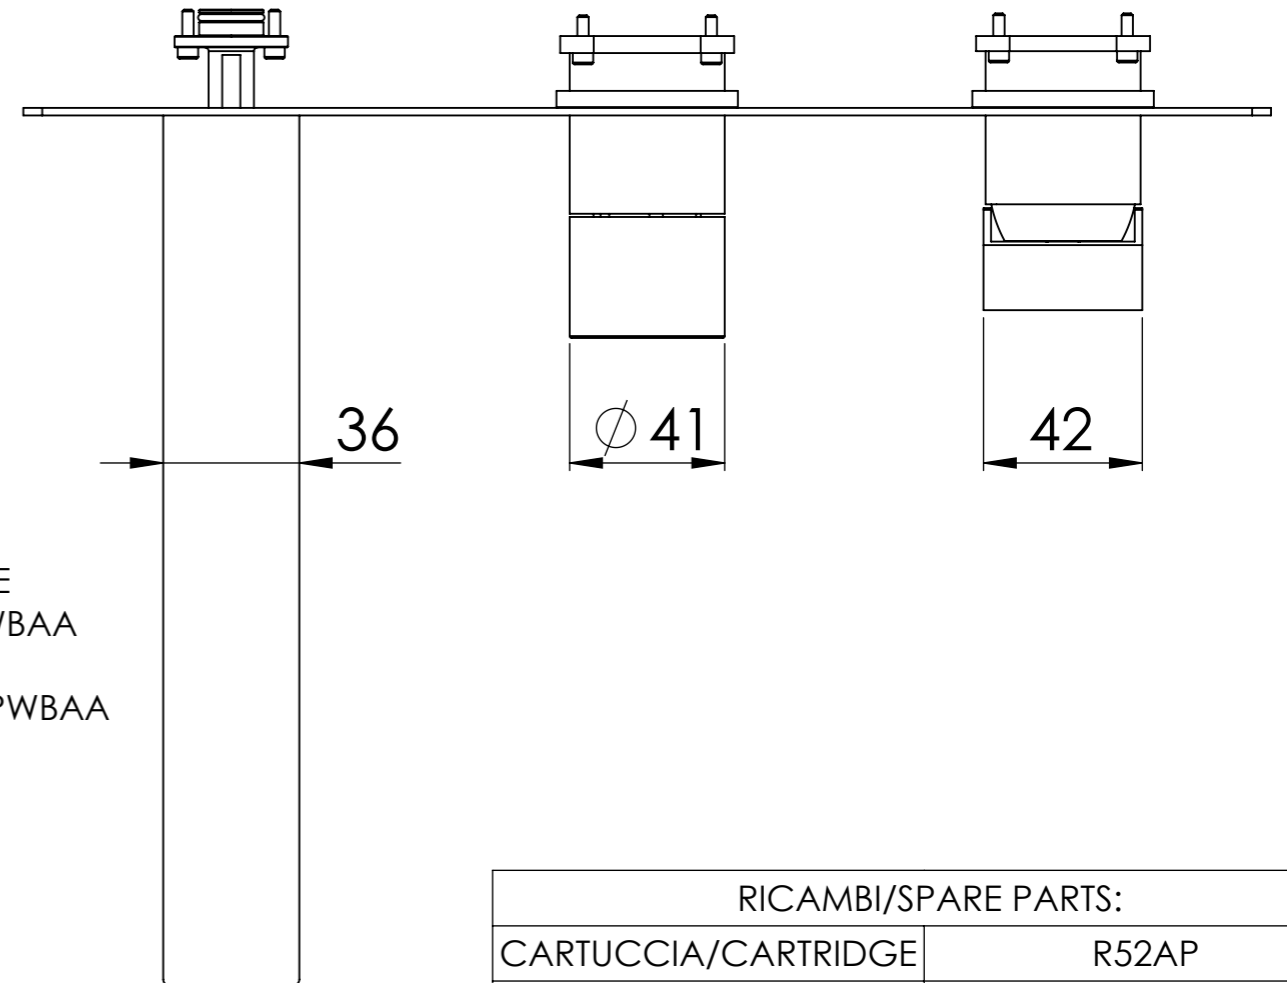

**Descrizione:** Parti esterne per WBOX, miscelatore monocomando incasso vasca/doccia 3 vie piastre separate. Include bocca a muro, da completare con la seconda e la terza uscita

**Description:** External parts for WBOX, 3 ways built-in bath/shower single lever on single plates. Wall spout included, to be completed with the second and the third outlet

CONNESSIONE X SUPPORTO BOCCA Q15INSWB  
CONNECTION X SPOUT SUPPORT Q15INSWB

CONNESSIONE X PARTE  
DEVIATORE 3 VIE D523SWBAA  
3 WAYS DIVERTER PART  
CONNECTION D523SWBA

BOCCA A MURO  
WALL SPOUT

MANIGLIA DEVIATRICE  
DIVERTER HANDLE

MANIGLIA CARTUCCIA  
CARTRIDGE HANDLE

CONNESSIONE PARTE  
CARTUCCIA R52APWBAA  
CARTRIDGE PART  
CONNECTION R52APWBAA

PIASTRA A MURO  
WALL PLATE

RICAMBI/SPARE PARTS:

CARTUCCIA/CARTRIDGE	R52AP
DEVIATORE/DIVERTER	D523S
AERATORE/AERATOR	83NEBP