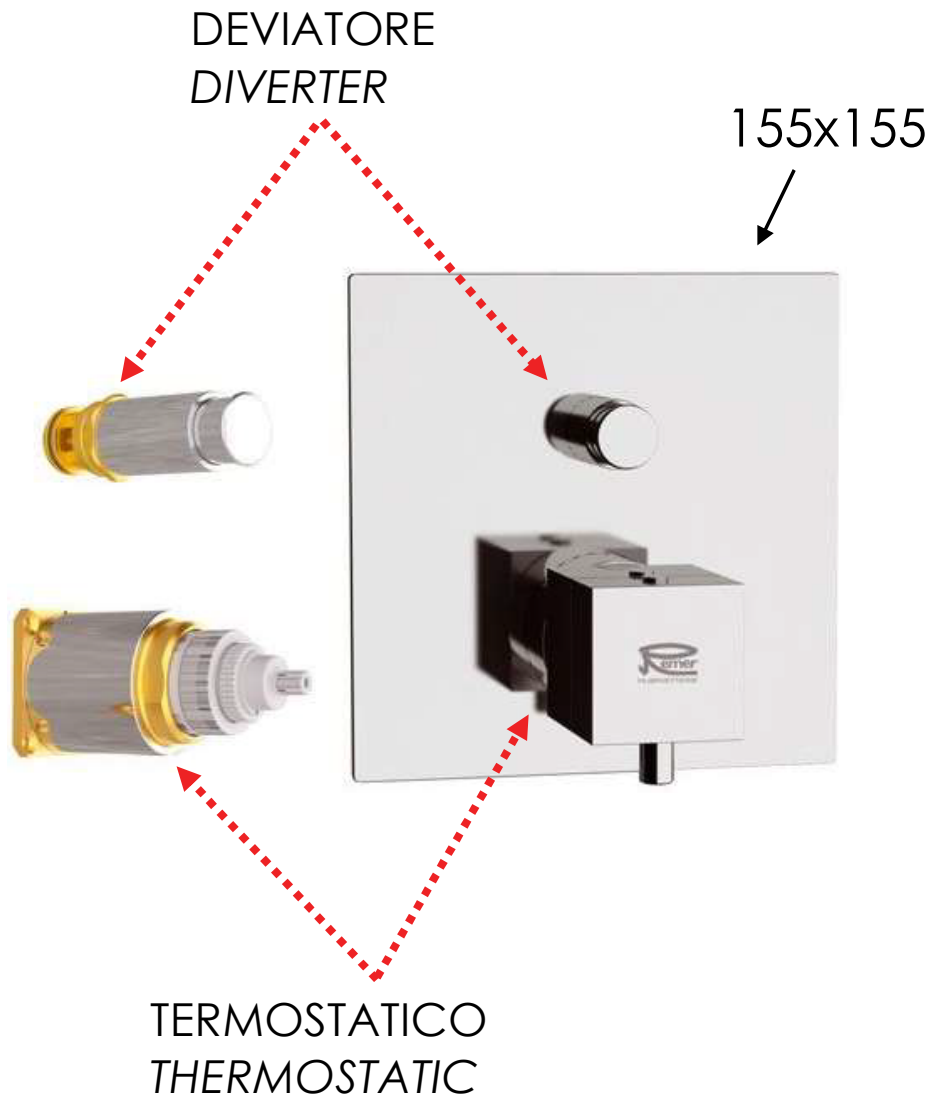

REMER

RUBINETTERIE

SCHEDA TECNICA

TECHNICAL FEATURES

ART. COD.

QT09KB

MATERIALI / MATERIALS

OTTONE CROMATO / CHROME PLATED BRASS